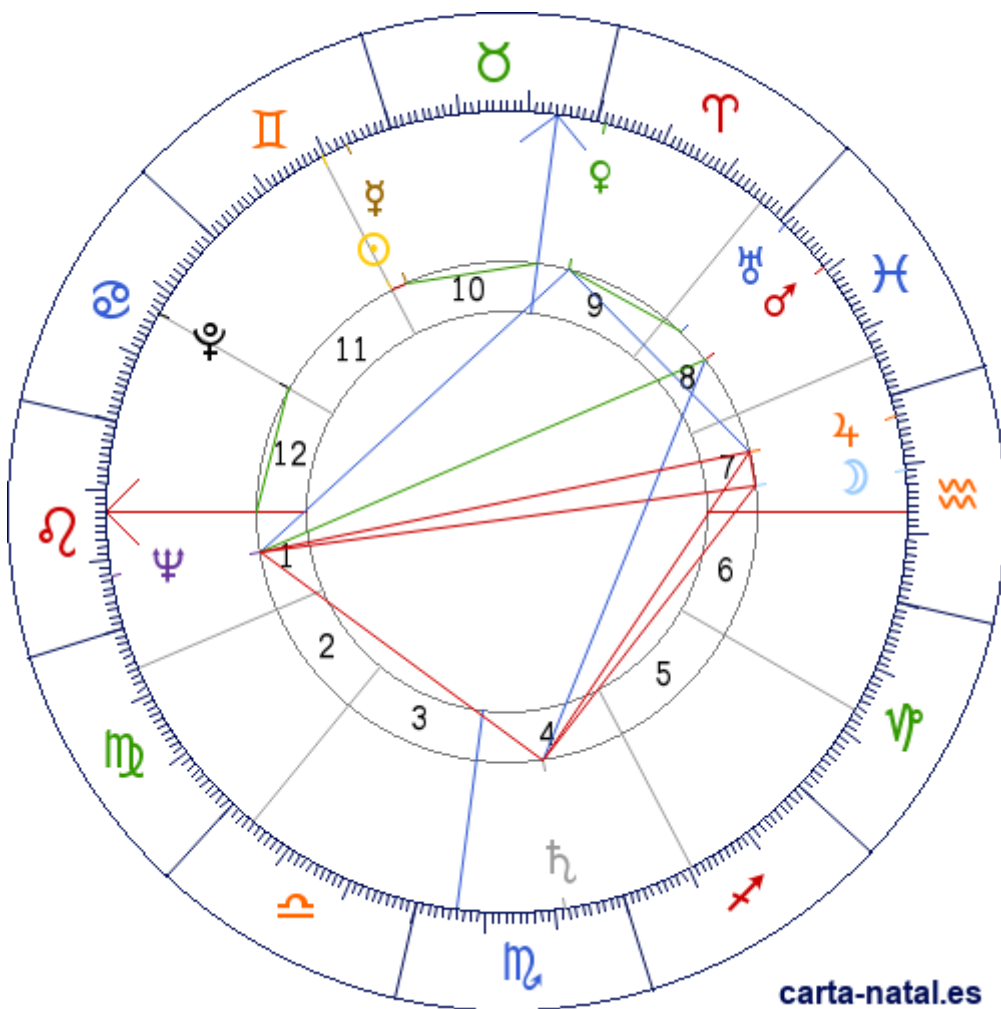

Carta natal

Marilyn Monroe

01/06/1926 09:30:00 (PST)

01/06/1926 17:30:00 UT

34:03:08N 118:14:37W

Tropical/geocéntrico

Carta eclíptica

Casas: Placidus

ARMC: 33°41'40.209"

carta-natal.es

Generalidades

Fuego 27.27%

Tierra 9.09%

Aire 40.91%

Agua 22.73%

Cardinal 13.64%

Planetas

☉	♊	10°26'40"	10 » 11
☾	♊	19°05'54"	7
☿	♊	06°46'43"	10 » 11
♀	♉	28°45'02"	9
♂	♈	20°43'54"	8
♃	♈	26°49'32"	7
♄	♈	21°26'30"R	4
♅	♈	28°59'41"	8
♆	♏	22°13'22"	1
♇	♎	13°23'30"	11 » 12

Aspectos

☉	0°	♀	3.67° (A)
☾	0°	♃	7.73° (A)
☾	90°	♄	2.34° (A)
☾	180°	♅	3.12° (A)
♀	30°	MC	0.77° (A)
♀	60°	♃	1.92° (S)
♀	30°	♅	0.24° (A)
♀	120°	♅	6.53° (S)
♂	120°	♄	0.71° (A)
♂	150°	♅	1.49° (A)
♃	90°	♄	5.38° (S)
♃	180°	♅	4.6° (S)
♄	90°	♅	0.78° (S)
♅	30°	AC	0.32° (A)