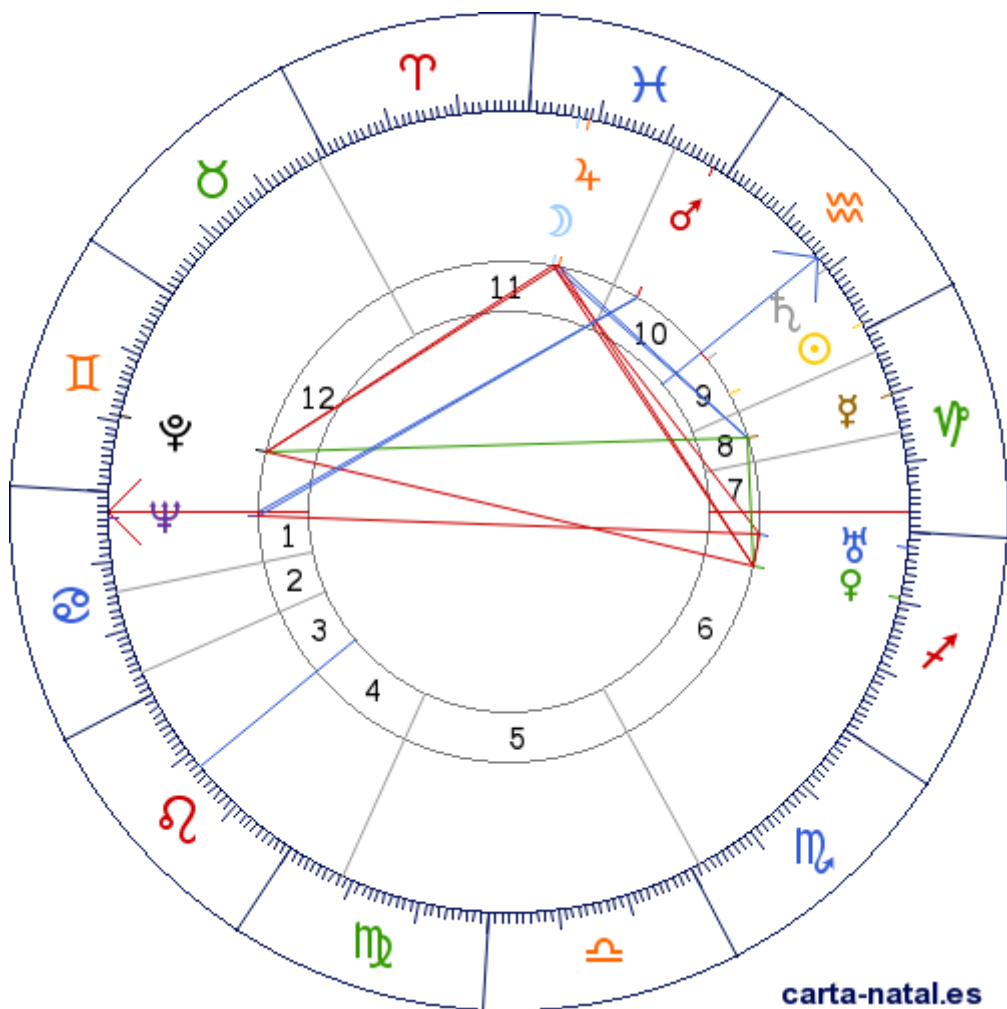

Carta natal

George Balanchine

22/01/1904 12:58:00 (LMT)

22/01/1904 10:56:57 UT

59:53:40N 30:15:51E

Tropical/geocéntrico

Carta eclíptica

Casas: Placidus

ARMC: 314°52'45.41844"

carta-natal.es

Generalidades

Casas (Placidus)

| | | |
|-----------|---|-----------|
| C 1 (AC) | ♈ | 02°56'26" |
| C 2 | ♈ | 14°22'36" |
| C 3 | ♈ | 26°32'43" |
| C 4 | ♏ | 12°24'48" |
| C 5 | ♌ | 08°16'20" |
| C 6 | ♍ | 01°15'03" |
| C 7 | ♍ | 02°56'26" |
| C 8 | ♍ | 14°22'36" |
| C 9 | ♍ | 26°32'43" |
| C 10 (MC) | ♎ | 12°24'48" |
| C 11 | ♏ | 08°16'20" |
| C 12 | ♏ | 01°15'03" |

Planetas

| | | | |
|---|---|--------------------|--------|
| ☉ | ♈ | 01°01'02" | 9 |
| ☾ | ♉ | 22°57'10" | 11 |
| ♀ | ♍ | 20°04'09" <u>R</u> | 8 |
| ♀ | ♏ | 20°28'29" | 6 |
| ♂ | ♉ | 02°11'48" | 10 |
| ♃ | ♉ | 21°32'40" | 11 |
| ♅ | ♎ | 10°28'11" | 9 » 10 |
| ♁ | ♏ | 27°49'07" | 6 |
| ♃ | ♈ | 03°50'37" <u>R</u> | 1 |
| ♁ | ♈ | 18°58'49" <u>R</u> | 12 |

Aspectos

| | | | |
|---|------|----|-----------|
| ☾ | 60° | ♀ | 2.88° (S) |
| ☾ | 90° | ♀ | 2.48° (S) |
| ☾ | 0° | ♃ | 1.41° (S) |
| ☾ | 90° | ♁ | 4.87° (A) |
| ☾ | 90° | ♁ | 3.97° (S) |
| ♀ | 30° | ♀ | 0.41° (S) |
| ♀ | 60° | ♃ | 1.48° (S) |
| ♀ | 150° | ♁ | 1.09° (A) |
| ♀ | 90° | ♃ | 1.07° (A) |
| ♀ | 0° | ♁ | 7.34° (A) |
| ♀ | 180° | ♁ | 1.49° (S) |
| ♂ | 120° | ♃ | 1.65° (A) |
| ♂ | 120° | AC | 0.74° (S) |
| ♃ | 90° | ♁ | 2.56° (S) |
| ♅ | 0° | MC | 1.94° (S) |