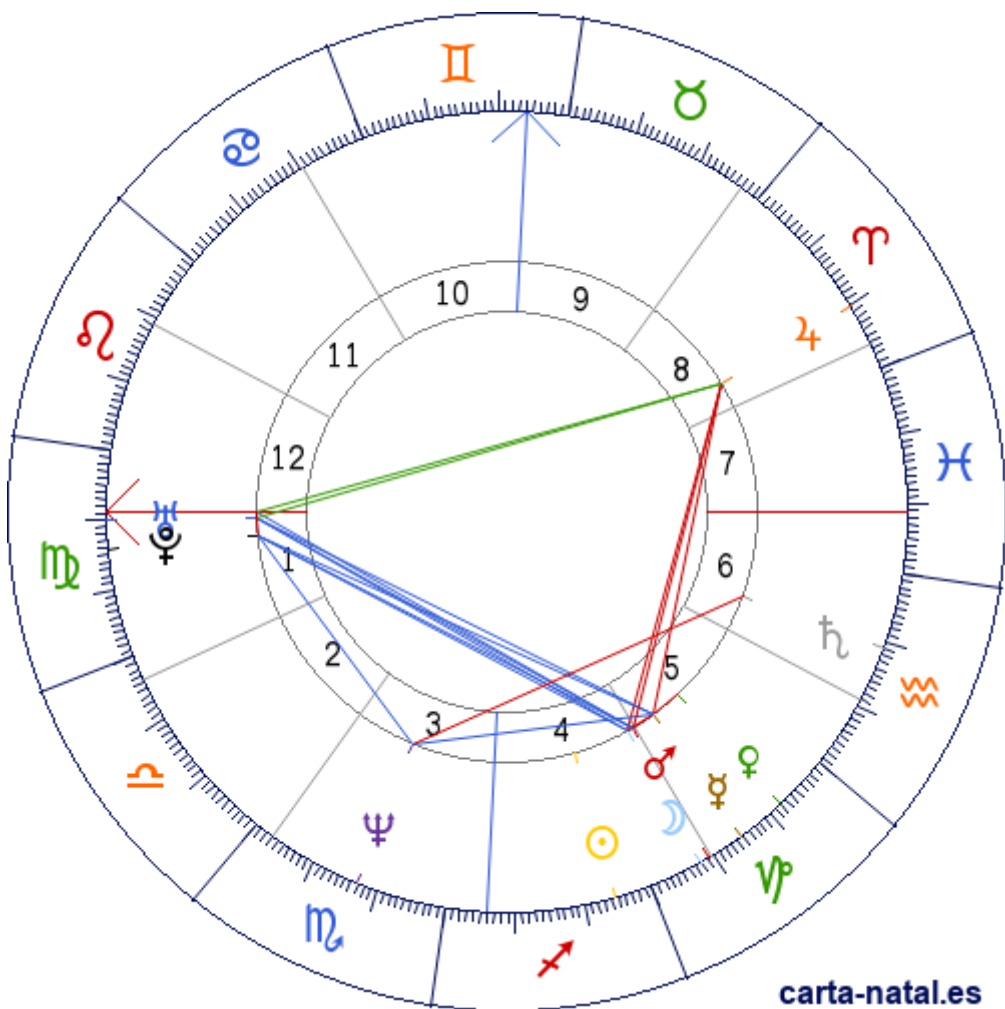

Carta natal

Benjamin Bratt

16/12/1963 22:45:00 (PST)

17/12/1963 06:45:00 UT

37:46:30N 122:25:10W

Tropical/geocéntrico

Carta eclíptica

Casas: Placidus

ARMC: 64°00'33.69168"

carta-natal.es

Generalidades

Casas (Placidus)

| | | |
|-----------|---|-----------|
| C 1 (AC) | ♍ | 08°51'15" |
| C 2 | ♌ | 03°34'11" |
| C 3 | ♍ | 02°55'32" |
| C 4 | ♎ | 05°54'06" |
| C 5 | ♏ | 09°35'49" |
| C 6 | ♐ | 10°58'17" |
| C 7 | ♑ | 08°51'15" |
| C 8 | ♒ | 03°34'11" |
| C 9 | ♓ | 02°55'32" |
| C 10 (MC) | ♈ | 05°54'06" |
| C 11 | ♉ | 09°35'49" |
| C 12 | ♊ | 10°58'17" |

Planetas

| | | | |
|---|---|--------------------|-------|
| ☉ | ♎ | 24°35'57" | 4 |
| ☽ | ♏ | 07°43'50" | 4 » 5 |
| ♀ | ♏ | 14°46'40" | 5 |
| ♁ | ♏ | 21°55'50" | 5 |
| ♂ | ♏ | 09°04'29" | 4 » 5 |
| ♃ | ♑ | 09°46'51" | 8 |
| ♄ | ♐ | 19°02'11" | 6 |
| ♅ | ♍ | 10°04'13" <u>E</u> | 1 |
| ♆ | ♍ | 16°45'52" | 3 |
| ♇ | ♍ | 14°13'43" <u>E</u> | 1 |

Aspectos

| | | | |
|---|------|----|-----------|
| ☽ | 0° | ♀ | 7.05° (A) |
| ☽ | 0° | ♂ | 1.34° (A) |
| ☽ | 90° | ♃ | 2.05° (A) |
| ☽ | 120° | ♅ | 2.34° (A) |
| ☽ | 120° | ♇ | 6.5° (A) |
| ♀ | 0° | ♀ | 7.15° (S) |
| ♀ | 0° | ♂ | 5.7° (S) |
| ♀ | 90° | ♃ | 5° (S) |
| ♀ | 120° | ♅ | 4.71° (S) |
| ♀ | 60° | ♆ | 1.99° (A) |
| ♀ | 120° | ♇ | 0.55° (S) |
| ♂ | 90° | ♃ | 0.71° (A) |
| ♂ | 120° | ♅ | 1° (A) |
| ♂ | 120° | ♇ | 5.15° (A) |
| ♂ | 120° | AC | 0.22° (A) |