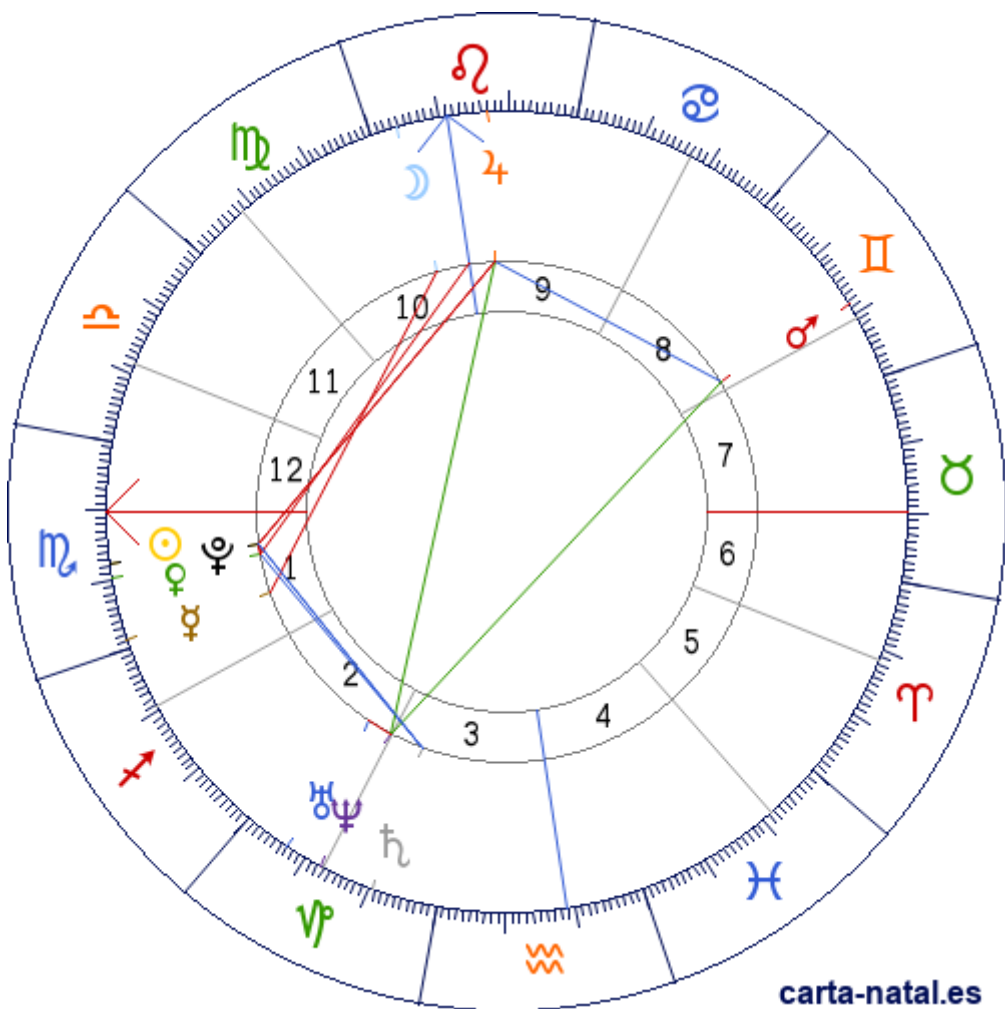

Carta natal

Mireia Belmonte

10/11/1990 07:00:00 (CET)

10/11/1990 06:00:00 UT

41:27:00N 02:14:51E

Tropical/geocéntrico

Carta eclíptica

Casas: Placidus

ARMC: 141°23'18.46932"

carta-natal.es

Generalidades

Casas (Placidus)

C 1 (AC)	♍	10°13'26"
C 2	♈	09°15'21"
C 3	♍	12°59'50"
C 4	♎	18°57'42"
C 5	♏	21°40'59"
C 6	♏	18°31'06"
C 7	♎	10°13'26"
C 8	♏	09°15'21"
C 9	♏	12°59'50"
C 10 (MC)	♏	18°57'42"
C 11	♎	21°40'59"
C 12	♏	18°31'06"

Planetas

☉	♍	17°34'40"	1
☾	♏	26°16'34"	10
☿	♍	28°51'06"	1
♀	♍	19°44'55"	1
♂	♏	11°32'11"R	8
♃	♏	12°57'13"	9
♄	♍	20°32'49"	3
♅	♍	06°54'28"	2
♆	♍	12°24'24"	2 » 3
♇	♍	17°42'06"	1

Aspectos

☉	0°	♀	2.17° (S)
☉	90°	♃	4.62° (S)
☉	60°	♄	2.97° (A)
☉	0°	♅	0.12° (A)
☾	90°	♀	2.58° (A)
♀	60°	♄	0.8° (A)
♀	0°	♅	2.05° (S)
♀	90°	MC	0.79° (A)
♂	60°	♃	1.42° (S)
♂	150°	♆	0.87° (S)
♃	150°	♆	0.55° (S)
♃	90°	♅	4.75° (A)
♄	60°	♅	2.85° (S)
♅	0°	♆	5.5° (A)