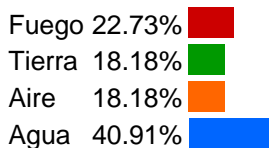

Generalidades

Casas (Placidus)

C 1 (AC)	♌	15°55'53"
C 2	♍	10°16'12"
C 3	♎	09°41'12"
C 4	♏	13°20'25"
C 5	♐	17°48'15"
C 6	♑	19°04'31"
C 7	♒	15°55'53"
C 8	♓	10°16'12"
C 9	♈	09°41'12"
C 10 (MC)	♉	13°20'25"
C 11	♊	17°48'15"
C 12	♋	19°04'31"

Planetas

☉	♈	21°14'03"	7
☽	♈	03°48'09"	6
♀	♑	24°38'29"	6
♀	♈	06°11'55"	6
♂	♏	16°39'41"<u>R</u>	11 » 12
♃	♓	18°37'06"	8
♄	♏	16°59'0"	4
♅	♎	13°21'44"<u>R</u>	10
♆	♓	16°02'17"	8
♁	♈	15°23'48"	9

Aspectos

☉	90°	♄	4.25° (S)
☽	0°	♀	2.4° (A)
♀	180°	♂	7.98° (S)
♂	120°	♃	1.96° (S)
♂	120°	♄	0.32° (S)
♂	120°	♆	0.62° (A)
♂	90°	♁	1.26° (A)
♂	30°	AC	0.73° (A)
♃	120°	♄	1.64° (S)
♃	90°	♅	5.26° (S)
♃	0°	♆	2.58° (S)
♄	120°	♆	0.95° (A)
♄	150°	♁	1.59° (S)
♅	90°	♆	2.68° (S)
♅	60°	♁	2.03° (S)