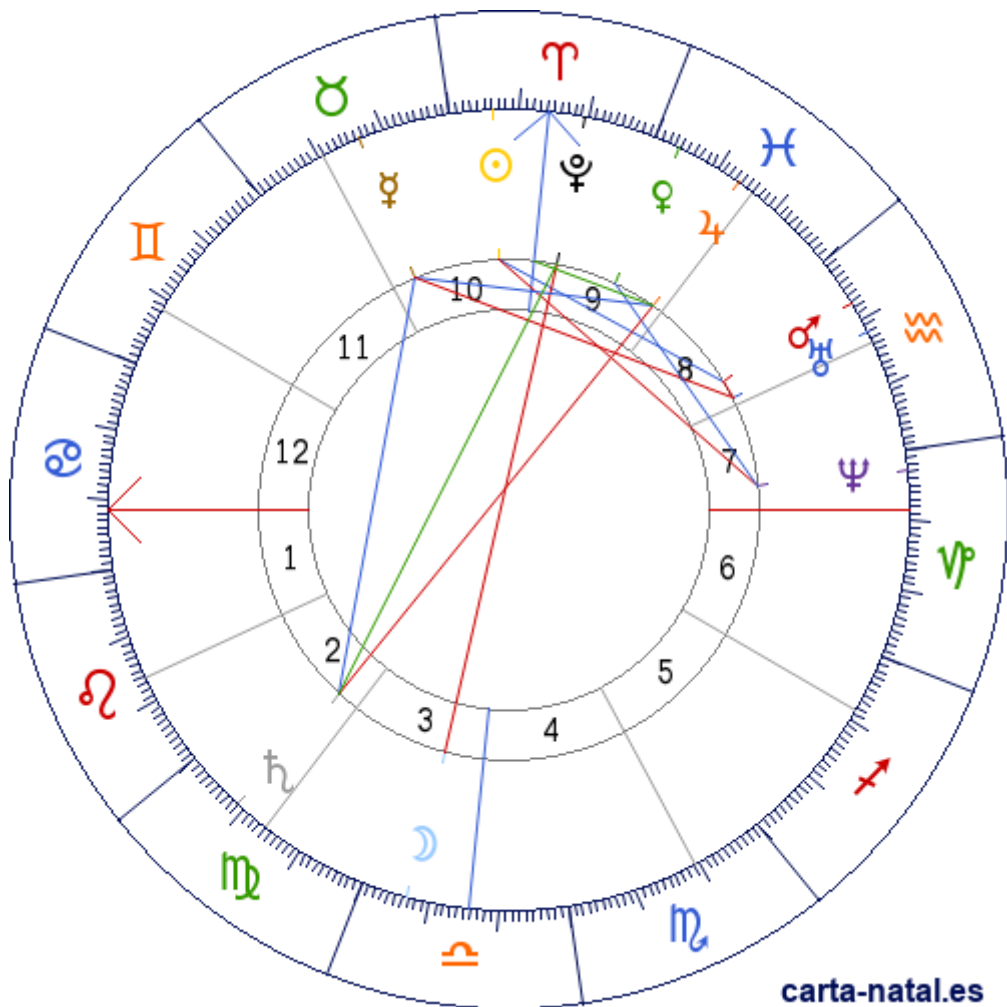

Carta natal

Hermenegildo Bustos

13/04/1832 11:30:00 (LMT)
13/04/1832 18:17:28 UT

21:02:00N 101:52:00W

Tropical/geocéntrico
Carta eclíptica
Casas: Placidus

ARMC: 14°25'29.01036"

carta-natal.es

Generalidades

Fuego 27.27% ■
Tierra 18.18% ■
Aire 27.27% ■
Agua 27.27% ■

Cardinal 59.09% ■
Fijo 22.73% ■
Mutable 18.18% ■

Casas (Placidus)

| | | |
|-----------|---|-----------|
| C 1 (AC) | ♈ | 21°30'20" |
| C 2 | ♉ | 16°10'58" |
| C 3 | ♊ | 13°58'21" |
| C 4 | ♋ | 15°39'47" |
| C 5 | ♌ | 19°12'34" |
| C 6 | ♍ | 21°29'53" |
| C 7 | ♎ | 21°30'20" |
| C 8 | ♏ | 16°10'58" |
| C 9 | ♐ | 13°58'21" |
| C 10 (MC) | ♑ | 15°39'47" |
| C 11 | ♒ | 19°12'34" |
| C 12 | ♓ | 21°29'53" |

Planetas

| | | | |
|---|---|--------------------|----|
| ☉ | ♑ | 23°48'28" | 10 |
| ☾ | ♋ | 06°36'43" | 3 |
| ☿ | ♊ | 13°25'51" | 10 |
| ♀ | ♐ | 26°15'19" | 9 |
| ♂ | ♏ | 22°33'48" | 8 |
| ♃ | ♐ | 16°28'54" | 9 |
| ♅ | ♊ | 08°48'31" <u>R</u> | 2 |
| ♁ | ♏ | 17°54'38" | 8 |
| ♆ | ♎ | 27°07'39" | 7 |
| ♇ | ♑ | 10°28'57" | 9 |

Aspectos

| | | | |
|---|------|----|-----------|
| ☉ | 60° | ♂ | 1.24° (S) |
| ☉ | 90° | ♆ | 3.32° (A) |
| ☾ | 180° | ☿ | 3.87° (A) |
| ♀ | 60° | ♃ | 3.05° (A) |
| ♀ | 120° | ♅ | 4.62° (S) |
| ♀ | 90° | ♁ | 4.48° (A) |
| ♀ | 60° | ♆ | 0.87° (A) |
| ♂ | 0° | ♁ | 4.65° (S) |
| ♃ | 180° | ♅ | 7.67° (S) |
| ♃ | 30° | MC | 0.82° (A) |
| ♅ | 150° | ☿ | 1.67° (S) |