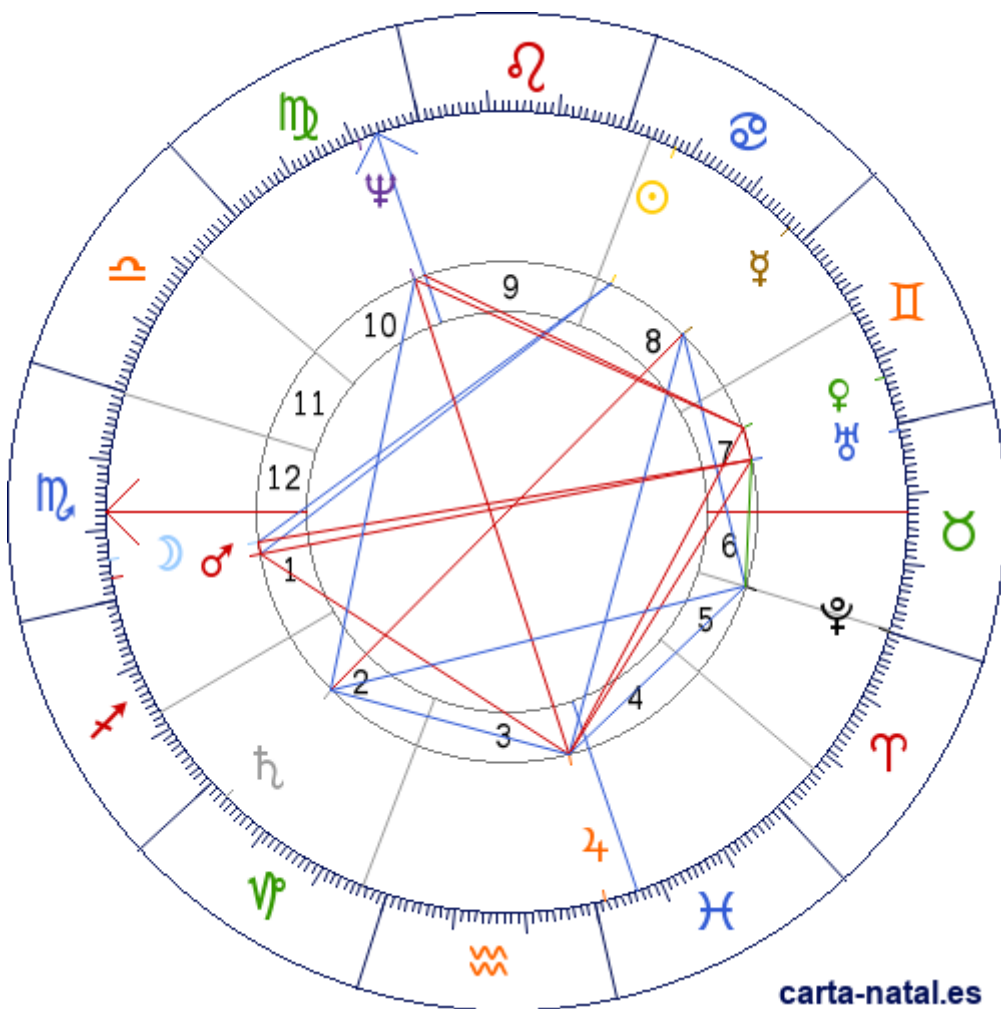

**Carta natal**

**Rembrandt van Rijn**

15/07/1606 15:00:00 (LMT)

15/07/1606 14:42:02 UT

52:09:30N 04:29:35E

Tropical/geocéntrico

Carta eclíptica

Casas: Placidus

ARMC: 158°09'55.46592"

carta-natal.es

Generalidades

**Casas (Placidus)**

|           |   |           |
|-----------|---|-----------|
| C 1 (AC)  | ♋ | 17°22'51" |
| C 2       | ♌ | 17°19'45" |
| C 3       | ♍ | 26°18'47" |
| C 4       | ♎ | 06°24'04" |
| C 5       | ♏ | 07°29'57" |
| C 6       | ♐ | 00°06'52" |
| C 7       | ♑ | 17°22'51" |
| C 8       | ♒ | 17°19'45" |
| C 9       | ♓ | 26°18'47" |
| C 10 (MC) | ♈ | 06°24'04" |
| C 11      | ♉ | 07°29'57" |
| C 12      | ♊ | 00°06'52" |

**Planetas**

|   |   |                    |       |
|---|---|--------------------|-------|
| ☉ | ♏ | 22°38'27"          | 8 » 9 |
| ☽ | ♏ | 24°16'13"          | 1     |
| ♀ | ♏ | 02°32'50"          | 8     |
| ♁ | ♏ | 07°04'45"          | 7     |
| ♃ | ♏ | 26°55'41"          | 1     |
| ♅ | ♎ | 01°40'27" <u>R</u> | 3     |
| ♆ | ♎ | 02°48'0" <u>R</u>  | 2     |
| ♇ | ♏ | 29°12'35"          | 7     |
| ♁ | ♏ | 09°12'56"          | 10    |
| ♃ | ♏ | 00°02'24"          | 5 » 6 |

**Aspectos**

|   |      |    |           |
|---|------|----|-----------|
| ☉ | 120° | ☽  | 1.63° (S) |
| ☉ | 120° | ♁  | 4.29° (A) |
| ☽ | 0°   | ♁  | 2.66° (A) |
| ☽ | 180° | ♃  | 4.94° (A) |
| ♀ | 120° | ♅  | 0.87° (S) |
| ♀ | 180° | ♆  | 0.25° (A) |
| ♀ | 60°  | ♇  | 2.51° (S) |
| ♀ | 90°  | ♅  | 5.41° (S) |
| ♀ | 0°   | ♃  | 7.87° (S) |
| ♀ | 90°  | ♁  | 2.14° (A) |
| ♀ | 90°  | MC | 0.68° (A) |
| ♁ | 90°  | ♅  | 4.75° (A) |
| ♁ | 180° | ♃  | 2.28° (A) |
| ♅ | 60°  | ♆  | 1.13° (S) |
| ♅ | 90°  | ♃  | 2.46° (A) |