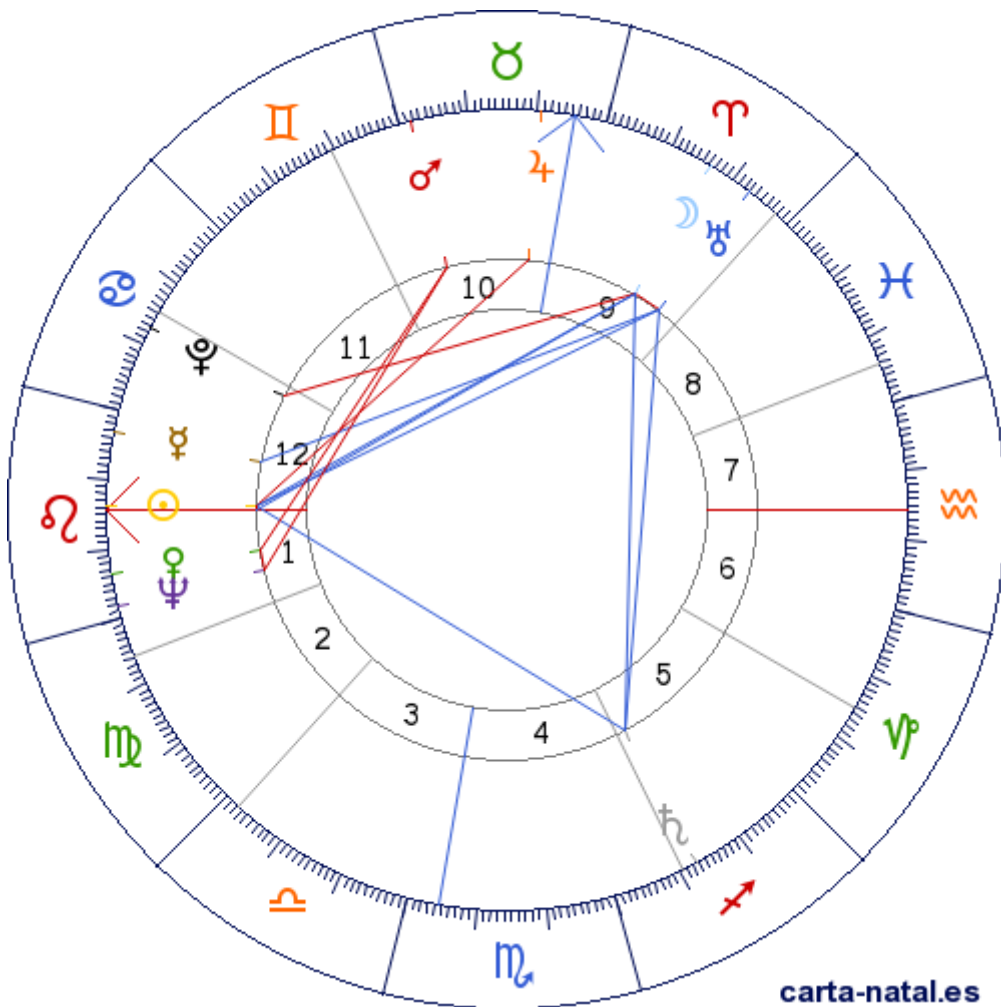

**Carta natal**

**Andy Warhol**

06/08/1928 06:30:00 (EDT)

06/08/1928 10:30:00 UT

40:26:26N 79:59:45W

Tropical/geocéntrico

Carta eclíptica

Casas: Placidus

ARMC: 32°12'58.96188"

carta-natal.es

Generalidades

Fuego 72.73%

Tierra 22.73%

Aire 0%

Agua 4.55%

Cardinal 22.73%

**Planetas**

|   |   |            |        |
|---|---|------------|--------|
| ☉ | ♏ | 13°41'03"  | 12 » 1 |
| ☾ | ♊ | 13°49'01"  | 9      |
| ☿ | ♏ | 03°09'15"  | 12     |
| ♀ | ♏ | 23°34'39"  | 1      |
| ♂ | ♈ | 28°14'13"  | 10     |
| ♃ | ♈ | 09°29'29"  | 10     |
| ♄ | ♈ | 12°35'20"R | 5      |
| ♅ | ♈ | 07°09'29"R | 9      |
| ♆ | ♏ | 28°19'59"  | 1      |
| ♇ | ♋ | 17°23'27"  | 12     |

**Aspectos**

|   |      |    |           |
|---|------|----|-----------|
| ☉ | 120° | ☾  | 0.13° (S) |
| ☉ | 90°  | ♃  | 4.19° (S) |
| ☉ | 120° | ♄  | 1.1° (S)  |
| ☉ | 120° | ♅  | 6.53° (S) |
| ☉ | 0°   | AC | 0.71° (S) |
| ☾ | 120° | ♄  | 1.23° (S) |
| ☾ | 0°   | ♅  | 6.66° (S) |
| ☾ | 90°  | ♀  | 3.57° (A) |
| ☾ | 120° | AC | 0.57° (S) |
| ♀ | 120° | ♅  | 4° (A)    |
| ♀ | 90°  | ♂  | 4.66° (A) |
| ♀ | 0°   | ♆  | 4.76° (A) |
| ♂ | 90°  | ♆  | 0.1° (A)  |
| ♄ | 120° | ♅  | 5.43° (S) |