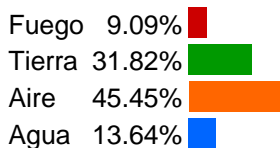

Casas (Placidus)

C 1 (AC)	♈	13°23'52"
C 2	♉	10°17'35"
C 3	♊	11°29'02"
C 4	♋	15°45'11"
C 5	♌	19°19'0"
C 6	♍	18°50'23"
C 7	♎	13°23'52"
C 8	♏	10°17'35"
C 9	♐	11°29'02"
C 10 (MC)	♑	15°45'11"
C 11	♒	19°19'0"
C 12	♓	18°50'23"