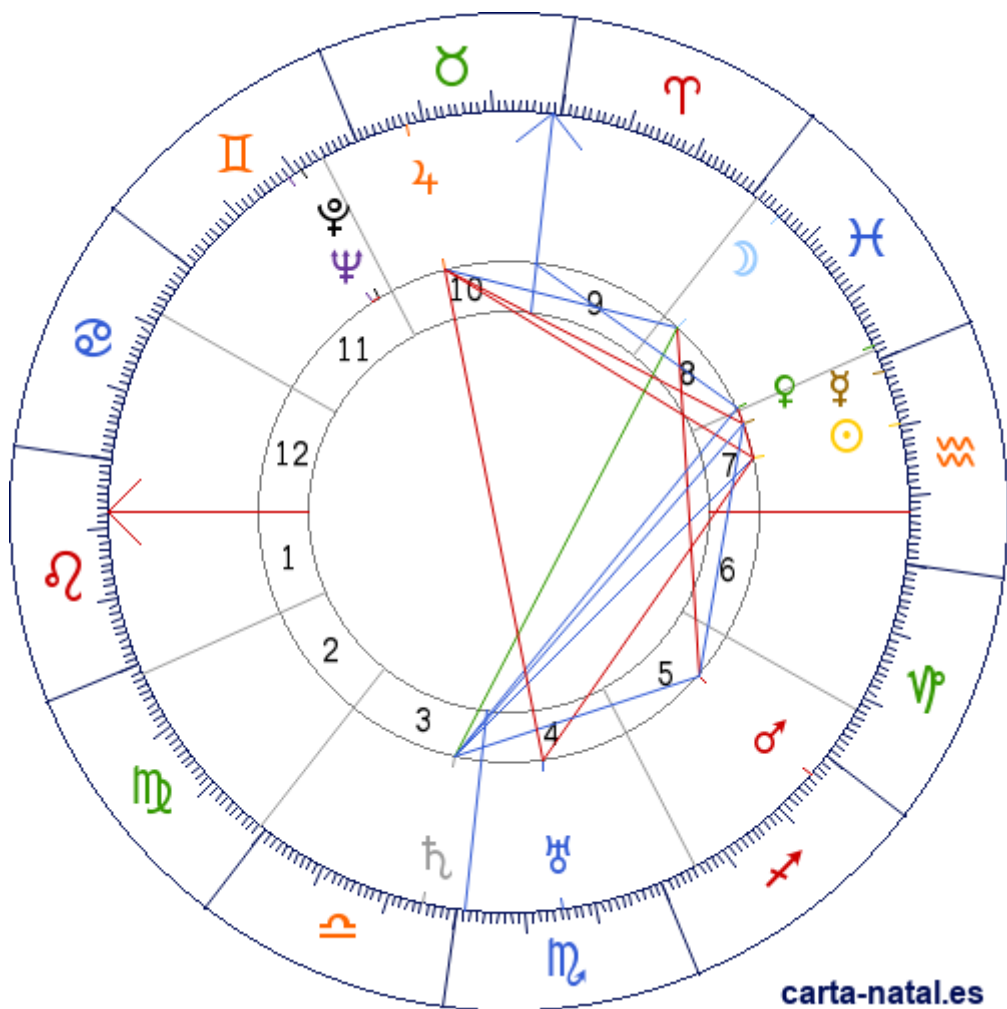

Carta natal

King Vidor

08/02/1894 18:00:00 (CDT)
08/02/1894 23:00:00 UT

29:18:05N 94:47:52W

Tropical/geocéntrico
Carta eclíptica
Casas: Placidus

ARMC: 29°13'52.9968"

carta-natal.es

Generalidades

Casas (Placidus)

| | | |
|-----------|---|-----------|
| C 1 (AC) | ♈ | 07°34'21" |
| C 2 | ♉ | 01°22'31" |
| C 3 | ♊ | 29°13'30" |
| C 4 | ♌ | 01°23'00" |
| C 5 | ♍ | 05°20'59" |
| C 6 | ♎ | 07°49'34" |
| C 7 | ♏ | 07°34'21" |
| C 8 | ♐ | 01°22'31" |
| C 9 | ♑ | 29°13'30" |
| C 10 (MC) | ♒ | 01°23'00" |
| C 11 | ♓ | 05°20'59" |
| C 12 | ♈ | 07°49'34" |

Planetas

| | | | |
|---|---|--------------------|-------|
| ☉ | ♋ | 20°13'31" | 7 |
| ☾ | ♊ | 25°14'42" | 8 » 9 |
| ♀ | ♋ | 28°12'06" | 7 » 8 |
| ♂ | ♋ | 02°06'02" <u>R</u> | 8 |
| ♁ | ♌ | 26°42'38" | 5 |
| ♃ | ♈ | 22°25'15" | 10 |
| ♄ | ♈ | 25°07'44" <u>E</u> | 3 |
| ♅ | ♌ | 15°18'25" | 4 |
| ♆ | ♉ | 10°47'00" <u>R</u> | 11 |
| ♇ | ♉ | 08°50'25" <u>R</u> | 11 |

Aspectos

| | | | |
|---|------|----|-----------|
| ☉ | 0° | ♀ | 7.98° (S) |
| ☉ | 90° | ♃ | 2.2° (A) |
| ☉ | 120° | ♄ | 4.9° (A) |
| ☉ | 90° | ♅ | 4.92° (S) |
| ☾ | 90° | ♁ | 1.47° (A) |
| ☾ | 60° | ♃ | 2.82° (S) |
| ☾ | 150° | ♄ | 0.12° (S) |
| ♀ | 0° | ♀ | 3.9° (A) |
| ♀ | 60° | ♁ | 1.49° (S) |
| ♀ | 90° | ♃ | 5.78° (S) |
| ♀ | 120° | ♄ | 3.07° (S) |
| ♀ | 120° | ♄ | 6.97° (A) |
| ♀ | 60° | MC | 0.72° (A) |
| ♁ | 60° | ♄ | 1.58° (S) |
| ♃ | 180° | ♅ | 7.11° (S) |