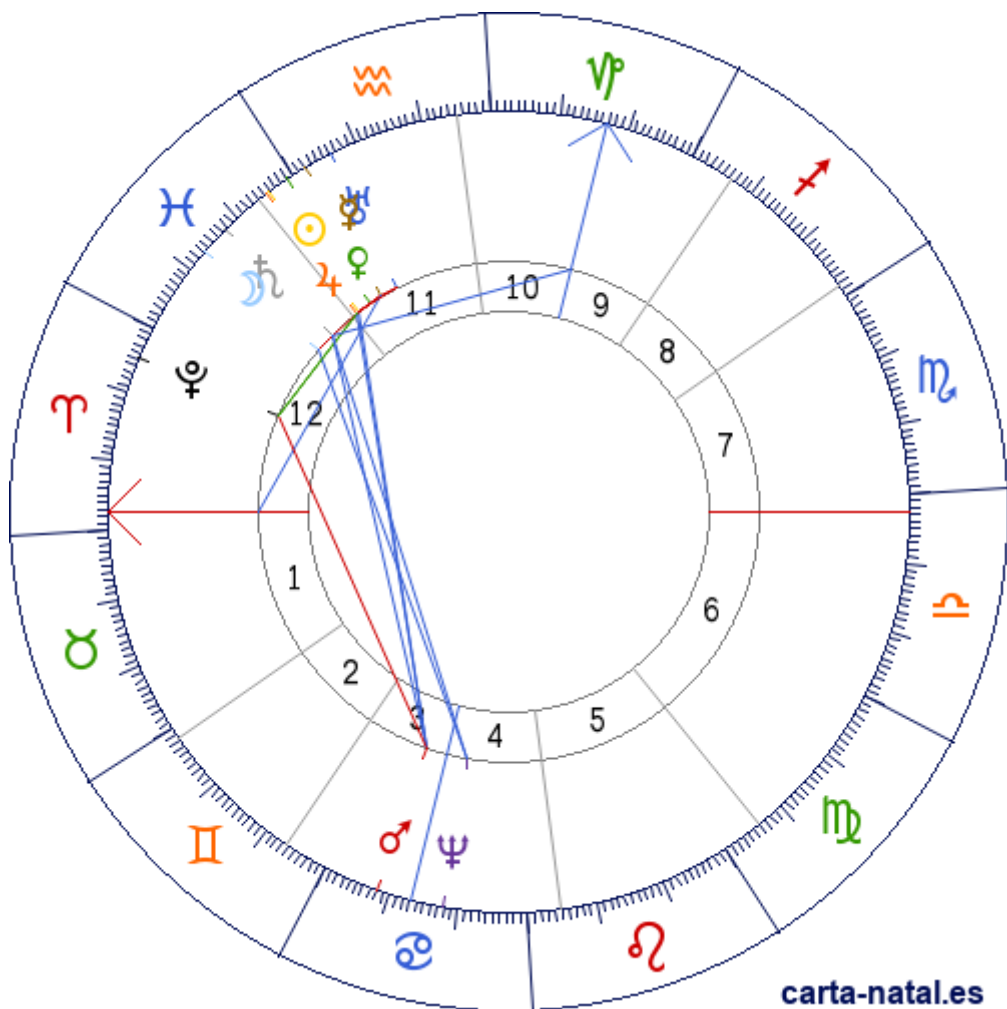

Carta natal

Jean Baptiste Morin de Villefranche

23/02/1583 08:47:00 (LMT)
23/02/1583 08:28:08 UT GREG

45:59:00N 04:43:00E

Tropical/geocéntrico
Carta eclíptica
Casas: Placidus

ARMC: 284°15'8.8812"

carta-natal.es

Generalidades

Casas (Placidus)

| | | |
|-----------|---|-----------|
| C 1 (AC) | ♈ | 27°20'01" |
| C 2 | ♉ | 01°34'17" |
| C 3 | ♊ | 23°39'43" |
| C 4 | ♋ | 13°06'49" |
| C 5 | ♌ | 04°54'00" |
| C 6 | ♍ | 05°54'21" |
| C 7 | ♎ | 27°20'01" |
| C 8 | ♏ | 01°34'17" |
| C 9 | ♐ | 23°39'43" |
| C 10 (MC) | ♑ | 13°06'49" |
| C 11 | ♒ | 04°54'00" |
| C 12 | ♓ | 05°54'21" |

Planetas

| | | | |
|---|---|------------|---------|
| ☉ | ♋ | 04°11'50" | 11 » 12 |
| ☾ | ♋ | 16°48'03" | 12 |
| ☿ | ♋ | 27°58'30" | 11 |
| ♀ | ♋ | 00°54'43" | 11 |
| ♂ | ♋ | 08°07'28" | 3 |
| ♃ | ♋ | 04°41'30" | 11 » 12 |
| ♄ | ♋ | 12°22'07" | 12 |
| ♅ | ♋ | 23°46'56" | 11 |
| ♆ | ♋ | 17°52'25"R | 4 |
| ♇ | ♋ | 04°40'32" | 12 |

Aspectos

| | | | |
|---|------|----|-----------|
| ☉ | 0° | ♀ | 6.22° (A) |
| ☉ | 0° | ♀ | 3.29° (A) |
| ☉ | 120° | ♂ | 3.93° (A) |
| ☉ | 0° | ♃ | 0.49° (A) |
| ☉ | 30° | ♀ | 0.48° (A) |
| ☾ | 0° | ♄ | 4.43° (S) |
| ☾ | 120° | ♅ | 1.07° (A) |
| ♀ | 0° | ♀ | 2.94° (A) |
| ♀ | 0° | ♃ | 6.72° (A) |
| ♀ | 0° | ♅ | 4.19° (S) |
| ♀ | 60° | AC | 0.64° (A) |
| ♀ | 0° | ♃ | 3.78° (A) |
| ♀ | 0° | ♅ | 7.13° (S) |
| ♂ | 120° | ♃ | 3.43° (A) |
| ♂ | 120° | ♄ | 4.24° (S) |