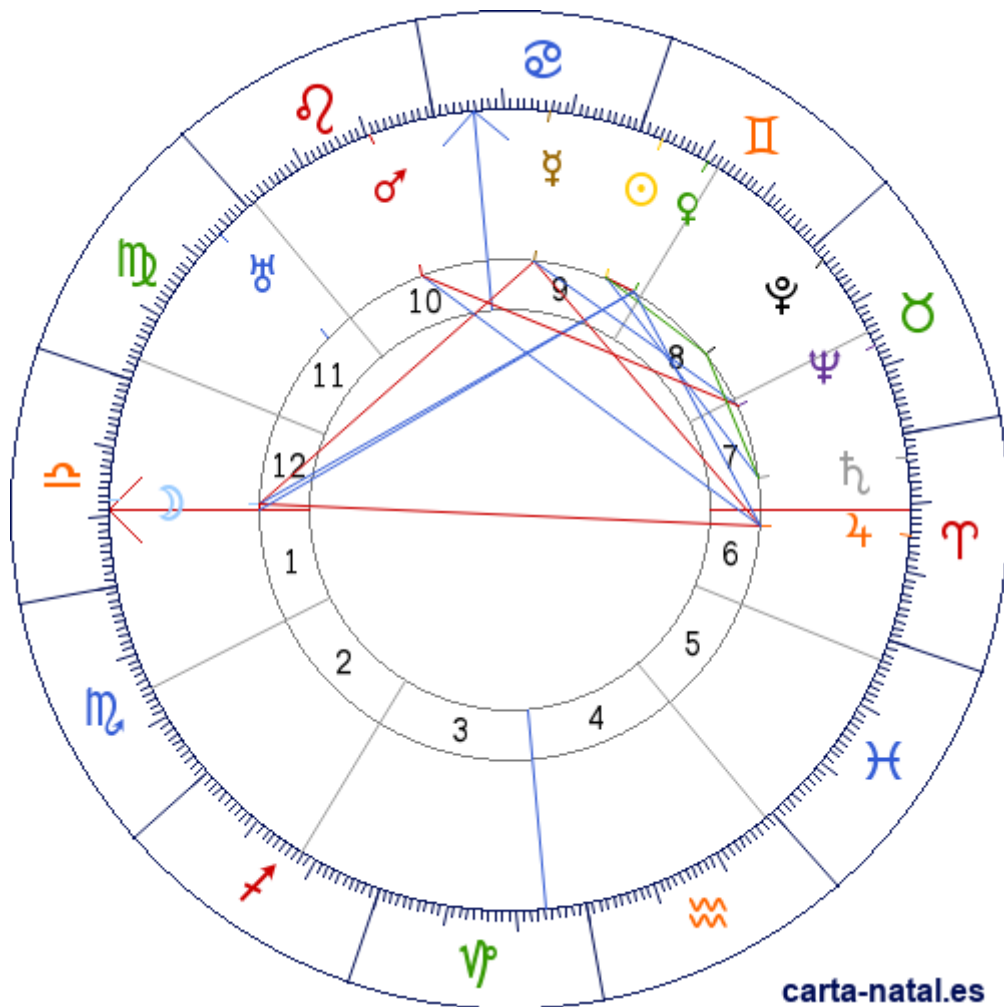

Carta natal

André Derain

17/06/1880 14:00:00 (LMT)
17/06/1880 13:51:22 UT

48:53:23N 02:09:31E

Tropical/geocéntrico
Carta eclíptica
Casas: Placidus

ARMC: 116°11'32.50968"

carta-natal.es

Generalidades

Casas (Placidus)

| | | |
|-----------|---|-----------|
| C 1 (AC) | ♈ | 19°02'09" |
| C 2 | ♉ | 15°27'07" |
| C 3 | ♊ | 17°37'42" |
| C 4 | ♋ | 24°17'14" |
| C 5 | ♌ | 28°42'52" |
| C 6 | ♍ | 26°52'59" |
| C 7 | ♎ | 19°02'09" |
| C 8 | ♏ | 15°27'07" |
| C 9 | ♐ | 17°37'42" |
| C 10 (MC) | ♑ | 24°17'14" |
| C 11 | ♒ | 28°42'52" |
| C 12 | ♓ | 26°52'59" |

Planetas

| | | | |
|---|---|-----------|--------|
| ☉ | ♊ | 26°40'29" | 9 |
| ☾ | ♈ | 17°40'11" | 12 » 1 |
| ☿ | ♉ | 13°25'0" | 9 |
| ♀ | ♊ | 19°24'18" | 9 |
| ♂ | ♋ | 09°29'03" | 10 |
| ♃ | ♎ | 15°26'43" | 6 » 7 |
| ♅ | ♎ | 26°35'24" | 7 |
| ♁ | ♏ | 05°26'15" | 11 |
| ♄ | ♏ | 13°22'43" | 7 » 8 |
| ♆ | ♏ | 27°33'42" | 8 |

Aspectos

| | | | |
|---|------|----|-----------|
| ☉ | 0° | ♀ | 7.27° (A) |
| ☉ | 60° | ♄ | 0.08° (S) |
| ☉ | 30° | ♁ | 0.89° (A) |
| ☾ | 90° | ♀ | 4.25° (S) |
| ☾ | 120° | ♀ | 1.74° (A) |
| ☾ | 180° | ♃ | 2.22° (S) |
| ☾ | 0° | AC | 1.37° (S) |
| ♀ | 90° | ♃ | 2.03° (A) |
| ♀ | 60° | ♄ | 0.04° (S) |
| ♀ | 60° | ♃ | 3.96° (S) |
| ♀ | 120° | AC | 0.37° (A) |
| ♂ | 120° | ♃ | 5.96° (A) |
| ♂ | 90° | ♄ | 3.89° (A) |
| ♄ | 30° | ♁ | 0.97° (A) |