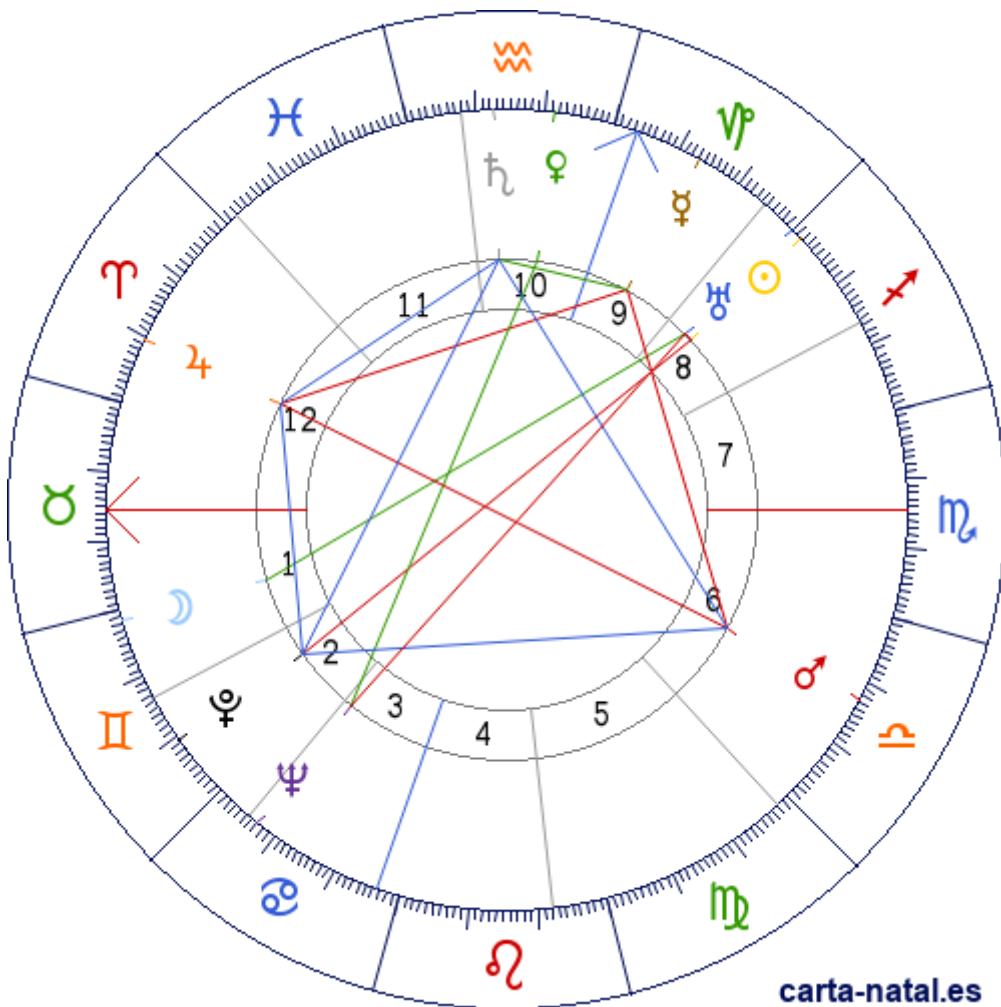

**Carta natal**

**Bernat Artola Tomás**

20/12/1904 14:00:00 (WET)  
20/12/1904 14:00:00 UT

39:59:00N 00:02:00W

Tropical/geocéntrico  
Carta eclíptica  
Casas: Placidus

ARMC: 298°41'18.17448"

carta-natal.es

Generalidades

**Casas (Placidus)**

|           |   |           |
|-----------|---|-----------|
| C 1 (AC)  | ♊ | 15°32'22" |
| C 2       | ♋ | 13°35'06" |
| C 3       | ♌ | 05°17'17" |
| C 4       | ♍ | 26°39'29" |
| C 5       | ♎ | 22°16'33" |
| C 6       | ♏ | 28°06'46" |
| C 7       | ♐ | 15°32'22" |
| C 8       | ♑ | 13°35'06" |
| C 9       | ♒ | 05°17'17" |
| C 10 (MC) | ♓ | 26°39'29" |
| C 11      | ♈ | 22°16'33" |
| C 12      | ♉ | 28°06'46" |

**Planetas**

|   |   |                        |    |
|---|---|------------------------|----|
| ☉ | ♈ | 28°17'35"              | 8  |
| ☾ | ♋ | 01°38'31"              | 1  |
| ♀ | ♒ | 16°50'19"              | 9  |
| ♀ | ♈ | 08°39'31"              | 10 |
| ♂ | ♎ | 17°13'48"              | 6  |
| ♃ | ♈ | 20°16'49" <sup>E</sup> | 12 |
| ♄ | ♈ | 17°26'11"              | 10 |
| ♁ | ♒ | 00°00'04"              | 8  |
| ♅ | ♌ | 07°00'56" <sup>R</sup> | 3  |
| ♀ | ♋ | 20°33'40" <sup>R</sup> | 2  |

**Aspectos**

|   |      |   |           |
|---|------|---|-----------|
| ☉ | 0°   | ♁ | 1.71° (A) |
| ☉ | 180° | ♀ | 7.73° (S) |
| ☾ | 150° | ♁ | 1.64° (S) |
| ♀ | 90°  | ♂ | 0.39° (S) |
| ♀ | 90°  | ♃ | 3.44° (A) |
| ♀ | 30°  | ♄ | 0.6° (A)  |
| ♀ | 150° | ♅ | 1.64° (S) |
| ♂ | 180° | ♃ | 3.05° (A) |
| ♂ | 120° | ♄ | 0.21° (A) |
| ♂ | 120° | ♀ | 3.33° (A) |
| ♃ | 60°  | ♄ | 2.84° (A) |
| ♃ | 60°  | ♀ | 0.28° (A) |
| ♄ | 120° | ♀ | 3.12° (A) |
| ♁ | 180° | ♅ | 7.01° (A) |