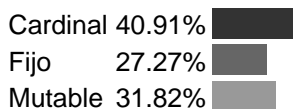

**Casas (Placidus)**

|           |   |           |
|-----------|---|-----------|
| C 1 (AC)  | ♊ | 15°32'22" |
| C 2       | ♋ | 13°35'06" |
| C 3       | ♌ | 05°17'17" |
| C 4       | ♍ | 26°39'29" |
| C 5       | ♎ | 22°16'33" |
| C 6       | ♏ | 28°06'46" |
| C 7       | ♐ | 15°32'22" |
| C 8       | ♑ | 13°35'06" |
| C 9       | ♒ | 05°17'17" |
| C 10 (MC) | ♓ | 26°39'29" |
| C 11      | ♈ | 22°16'33" |
| C 12      | ♉ | 28°06'46" |