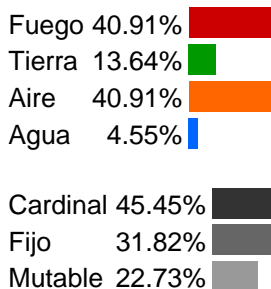

**Carta natal**

**Christopher Reeve**

25/09/1952 03:12:00 (EDT)  
25/09/1952 07:12:00 UT

40:42:51N 74:00:21W

Tropical/geocéntrico  
Carta eclíptica  
Casas: Placidus

ARMC: 38°02'39.14556"

carta-natal.es

Generalidades

**Casas (Placidus)**

|           |   |           |
|-----------|---|-----------|
| C 1 (AC)  | ♈ | 19°03'29" |
| C 2       | ♉ | 10°53'43" |
| C 3       | ♊ | 07°47'33" |
| C 4       | ♈ | 10°27'47" |
| C 5       | ♌ | 16°16'27" |
| C 6       | ♍ | 19°56'50" |
| C 7       | ♎ | 19°03'29" |
| C 8       | ♏ | 10°53'43" |
| C 9       | ♐ | 07°47'33" |
| C 10 (MC) | ♑ | 10°27'47" |
| C 11      | ♒ | 16°16'27" |
| C 12      | ♓ | 19°56'50" |