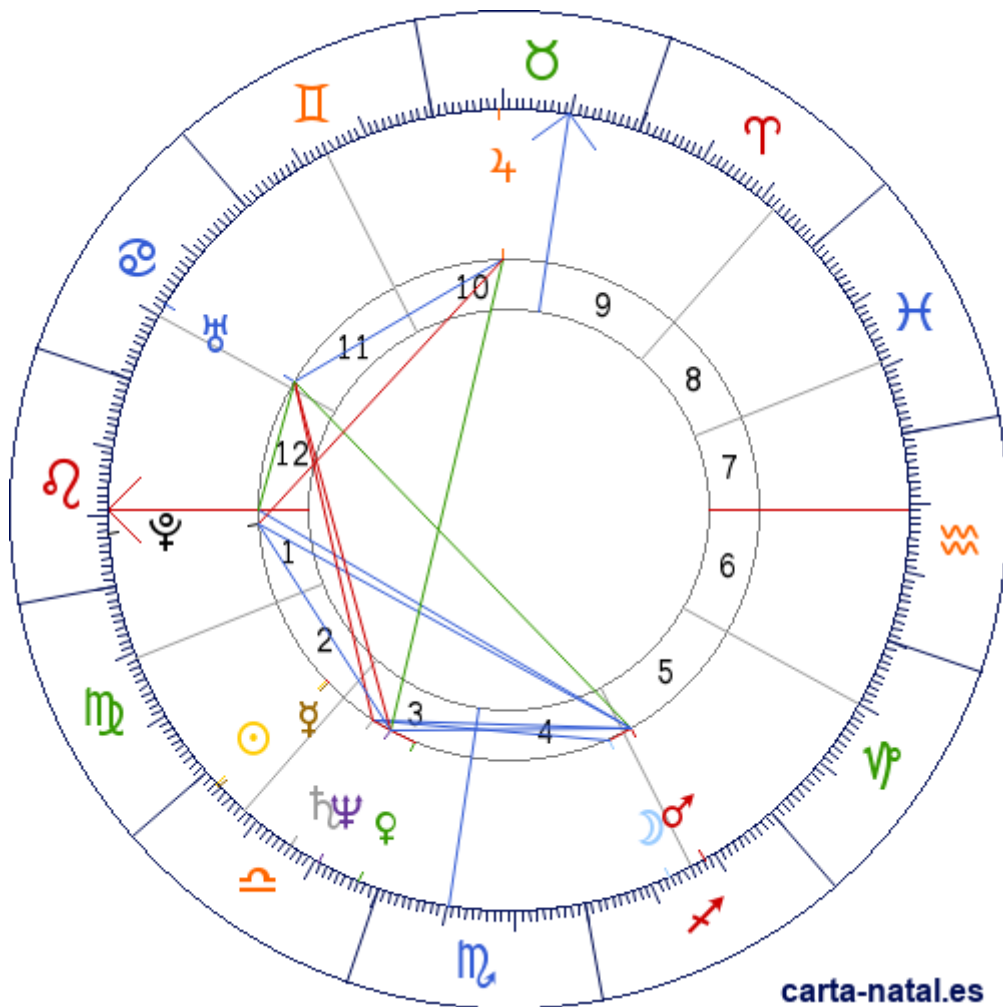

**Carta natal**

**Christopher Reeve**

25/09/1952 03:12:00 (EDT)  
25/09/1952 07:12:00 UT

40:42:51N 74:00:21W

Tropical/geocéntrico  
Carta eclíptica  
Casas: Placidus

ARMC: 38°02'39.14556"

carta-natal.es

Generalidades

**Casas (Placidus)**

|           |   |           |
|-----------|---|-----------|
| C 1 (AC)  | ♈ | 19°03'29" |
| C 2       | ♉ | 10°53'43" |
| C 3       | ♊ | 07°47'33" |
| C 4       | ♈ | 10°27'47" |
| C 5       | ♌ | 16°16'27" |
| C 6       | ♍ | 19°56'50" |
| C 7       | ♎ | 19°03'29" |
| C 8       | ♏ | 10°53'43" |
| C 9       | ♐ | 07°47'33" |
| C 10 (MC) | ♑ | 10°27'47" |
| C 11      | ♒ | 16°16'27" |
| C 12      | ♓ | 19°56'50" |

**Planetas**

|   |   |            |         |
|---|---|------------|---------|
| ☉ | ♌ | 02°09'22"  | 2       |
| ☽ | ♌ | 12°32'02"  | 4 » 5   |
| ♀ | ♌ | 02°44'31"  | 2       |
| ♀ | ♌ | 27°00'38"  | 3       |
| ♂ | ♌ | 18°15'24"  | 5       |
| ♃ | ♈ | 20°35'16"R | 10      |
| ♁ | ♌ | 16°00'18"  | 3       |
| ♁ | ♓ | 18°09'00"  | 11 » 12 |
| ♄ | ♌ | 20°43'37"  | 3       |
| ♀ | ♈ | 22°26'08"  | 1       |