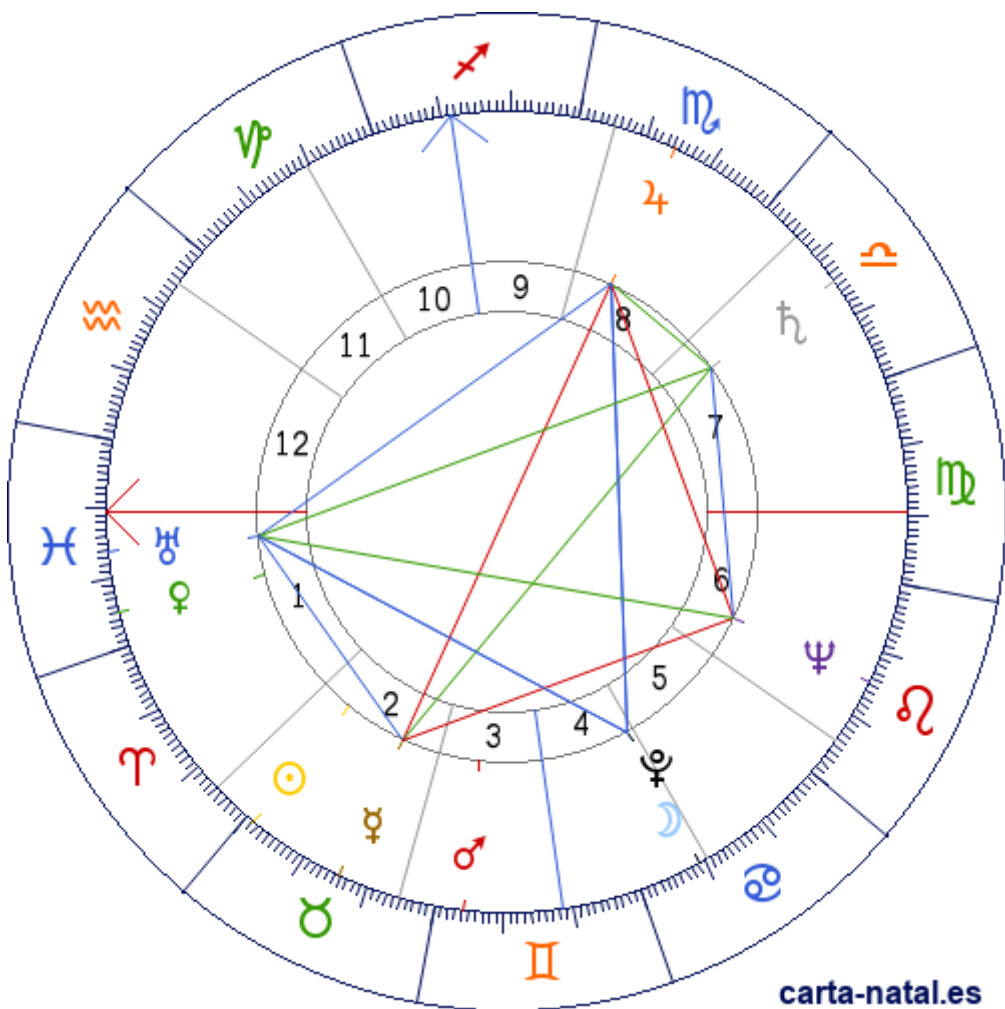

**Carta natal**

**Bettie Page**

22/04/1923 03:00:00 (CST)

22/04/1923 09:00:00 UT

36:09:57N 86:47:04W

Tropical/geocéntrico

Carta eclíptica

Casas: Placidus

ARMC: 257°36'44.73216"

carta-natal.es

Generalidades

**Casas (Placidus)**

|           |   |           |
|-----------|---|-----------|
| C 1 (AC)  | ♈ | 10°28'58" |
| C 2       | ♉ | 23°58'45" |
| C 3       | ♊ | 24°49'21" |
| C 4       | ♋ | 18°36'27" |
| C 5       | ♌ | 10°38'52" |
| C 6       | ♍ | 05°35'44" |
| C 7       | ♎ | 10°28'58" |
| C 8       | ♏ | 23°58'45" |
| C 9       | ♐ | 24°49'21" |
| C 10 (MC) | ♑ | 18°36'27" |
| C 11      | ♒ | 10°38'52" |
| C 12      | ♓ | 05°35'44" |

**Planetas**

|   |   |            |       |
|---|---|------------|-------|
| ☉ | ♈ | 01°12'56"  | 2     |
| ☾ | ♋ | 09°09'56"  | 4 » 5 |
| ♀ | ♊ | 15°45'47"  | 2     |
| ♀ | ♈ | 25°00'32"  | 1     |
| ♂ | ♋ | 04°15'33"  | 3     |
| ♃ | ♎ | 15°43'26"R | 8     |
| ♄ | ♏ | 15°39'32"R | 7     |
| ♅ | ♈ | 16°05'44"  | 1     |
| ♆ | ♏ | 15°23'21"E | 6     |
| ♁ | ♋ | 09°15'02"  | 4 » 5 |

**Aspectos**

|   |      |   |           |
|---|------|---|-----------|
| ☾ | 120° | ♃ | 6.56° (A) |
| ☾ | 120° | ♅ | 6.93° (A) |
| ☾ | 0°   | ♁ | 0.09° (A) |
| ♀ | 180° | ♃ | 0.04° (S) |
| ♀ | 150° | ♄ | 0.1° (S)  |
| ♀ | 60°  | ♅ | 0.33° (A) |
| ♀ | 90°  | ♆ | 0.37° (S) |
| ♃ | 30°  | ♄ | 0.06° (A) |
| ♃ | 120° | ♅ | 0.37° (S) |
| ♃ | 90°  | ♆ | 0.33° (A) |
| ♃ | 120° | ♁ | 6.47° (A) |
| ♄ | 150° | ♅ | 0.44° (S) |
| ♄ | 60°  | ♆ | 0.27° (A) |
| ♅ | 150° | ♆ | 0.71° (S) |
| ♅ | 120° | ♁ | 6.84° (S) |