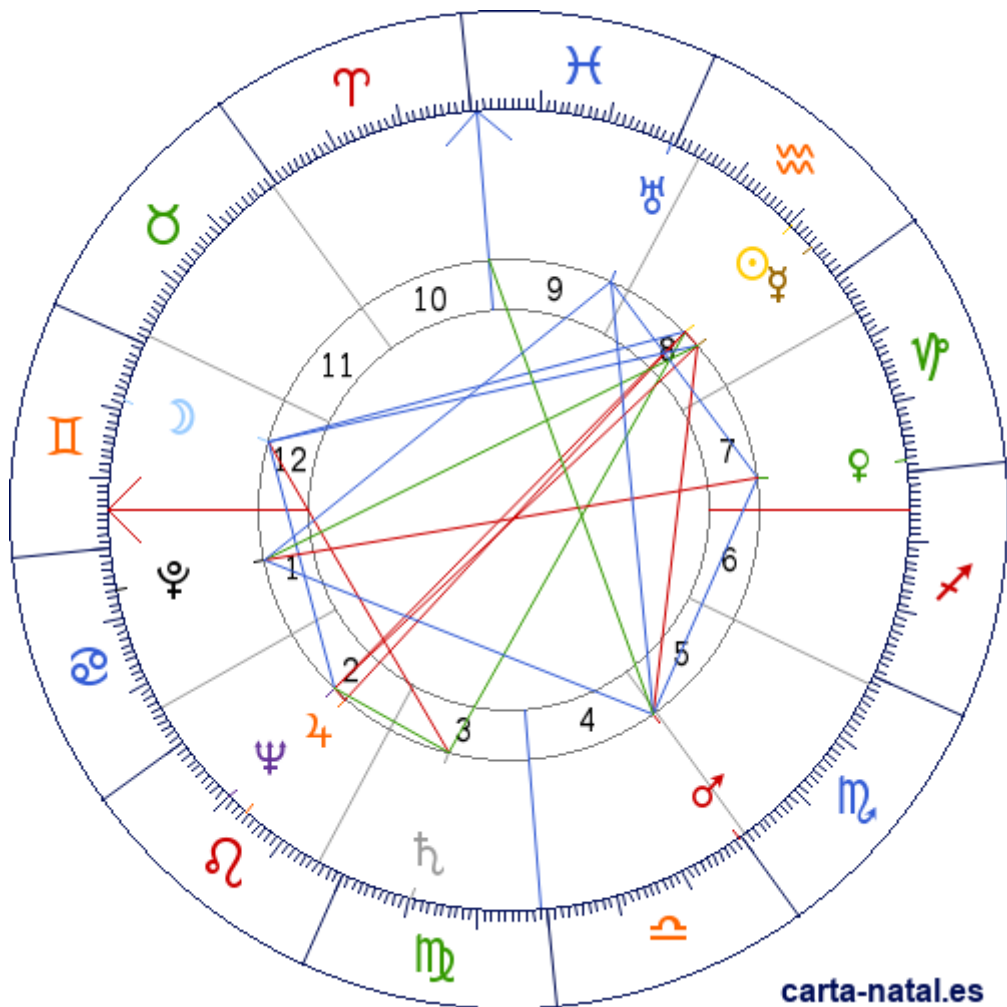

Carta natal

Hermann Buse de la Guerra

30/01/1920 15:30:00 (/05)

30/01/1920 20:30:00 UT

12:02:35S 77:01:42W

Tropical/geocéntrico

Carta eclíptica

Casas: Placidus

ARMC: 359°15'11.7756"

Generalidades

Casas (Placidus)

| | | |
|-----------|---|-----------|
| C 1 (AC) | ♌ | 24°28'04" |
| C 2 | ♍ | 24°10'38" |
| C 3 | ♎ | 26°04'38" |
| C 4 | ♏ | 29°11'10" |
| C 5 | ♐ | 00°31'35" |
| C 6 | ♑ | 28°32'56" |
| C 7 | ♒ | 24°28'04" |
| C 8 | ♓ | 24°10'38" |
| C 9 | ♈ | 26°04'38" |
| C 10 (MC) | ♉ | 29°11'10" |
| C 11 | ♊ | 00°31'35" |
| C 12 | ♋ | 28°32'56" |

Planetas

| | | | |
|---|---|--------------------|-------|
| ☉ | ♋ | 09°40'38" | 8 |
| ☾ | ♌ | 08°36'01" | 12 |
| ☿ | ♋ | 05°27'06" | 8 |
| ♀ | ♌ | 01°38'30" | 7 |
| ♂ | ♌ | 29°35'03" | 4 » 5 |
| ♃ | ♎ | 13°35'55" <u>R</u> | 2 |
| ♄ | ♏ | 10°23'22" <u>R</u> | 3 |
| ♅ | ♈ | 00°25'59" | 9 |
| ♆ | ♎ | 10°10'27" <u>R</u> | 2 |
| ♇ | ♌ | 06°06'37" <u>R</u> | 1 |

Aspectos

| | | | |
|---|------|---|-----------|
| ☉ | 120° | ☾ | 1.08° (A) |
| ☉ | 0° | ♀ | 4.23° (A) |
| ☉ | 180° | ♃ | 3.92° (A) |
| ☉ | 150° | ♄ | 0.71° (A) |
| ☉ | 180° | ♅ | 0.5° (A) |
| ☾ | 120° | ♀ | 3.15° (S) |
| ☾ | 90° | ♄ | 1.79° (A) |
| ☾ | 60° | ♅ | 1.57° (A) |
| ♀ | 90° | ♂ | 5.87° (S) |
| ♀ | 180° | ♅ | 4.72° (A) |
| ♀ | 150° | ♇ | 0.66° (A) |
| ♀ | 60° | ♂ | 2.06° (S) |
| ♀ | 60° | ♅ | 1.21° (S) |
| ♀ | 180° | ♇ | 4.47° (A) |
| ♂ | 120° | ♅ | 0.85° (A) |