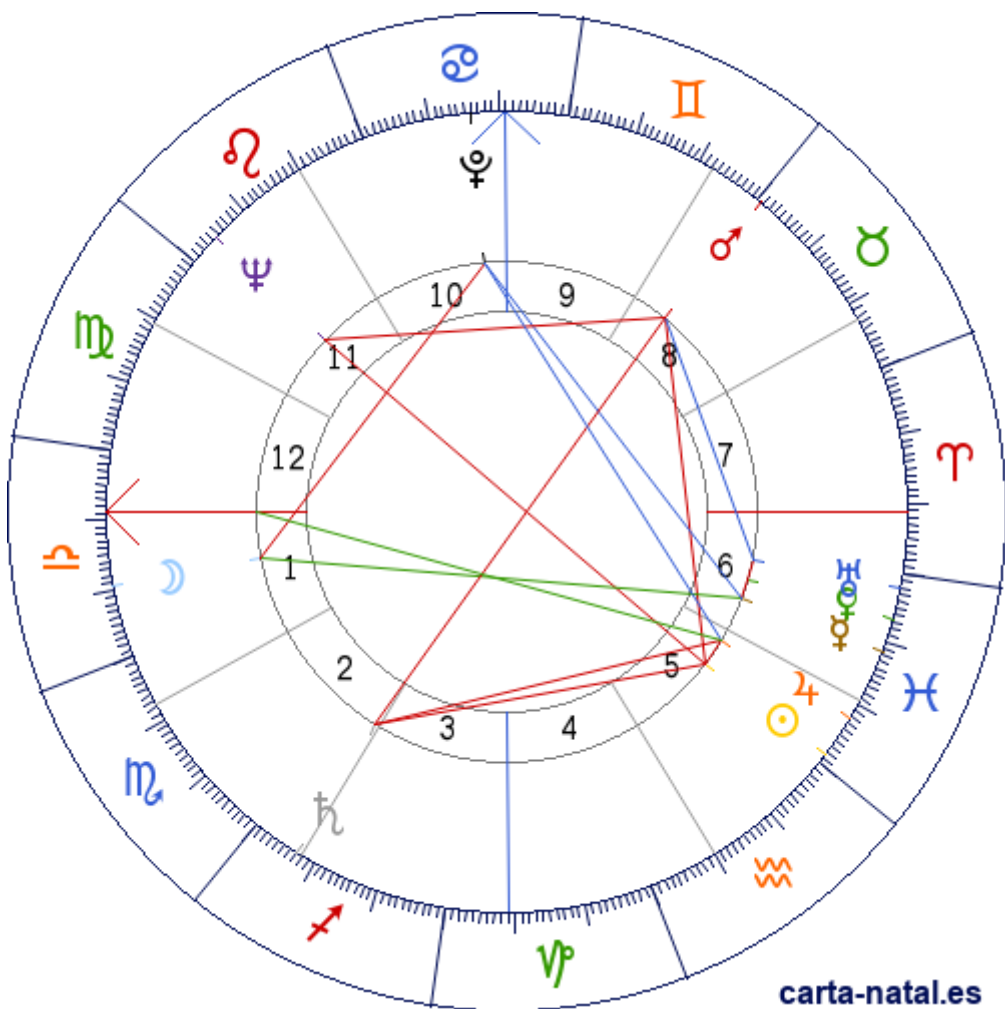

**Carta natal**

**Sidney Poitier**

20/02/1927 21:00:00 (EST)

21/02/1927 02:00:00 UT

25:46:27N 80:11:37W

Tropical/geocéntrico

Carta eclíptica

Casas: Placidus

ARMC: 99°48'17.00496"

carta-natal.es

Generalidades

**Casas (Placidus)**

|           |  |           |
|-----------|--|-----------|
| C 1 (AC)  |  | 08°49'49" |
| C 2       |  | 07°32'27" |
| C 3       |  | 07°53'56" |
| C 4       |  | 09°00'32" |
| C 5       |  | 10°18'12" |
| C 6       |  | 10°45'39" |
| C 7       |  | 08°49'49" |
| C 8       |  | 07°32'27" |
| C 9       |  | 07°53'56" |
| C 10 (MC) |  | 09°00'32" |
| C 11      |  | 10°18'12" |
| C 12      |  | 10°45'39" |

**Planetas**

|  |  |            |       |
|--|--|------------|-------|
|  |  | 01°26'44"  | 5     |
|  |  | 19°31'10"  | 1     |
|  |  | 18°28'49"  | 6     |
|  |  | 23°13'16"  | 6     |
|  |  | 29°30'52"  | 8     |
|  |  | 07°50'38"  | 5 » 6 |
|  |  | 07°08'40"  | 2 » 3 |
|  |  | 27°50'11"  | 6     |
|  |  | 25°26'58"R | 11    |
|  |  | 14°01'18"R | 10    |

**Aspectos**

|  |      |    |           |
|--|------|----|-----------|
|  | 90°  |    | 1.93° (S) |
|  | 0°   |    | 6.4° (A)  |
|  | 90°  |    | 5.7° (A)  |
|  | 180° |    | 6° (S)    |
|  | 150° |    | 1.04° (S) |
|  | 90°  |    | 5.5° (S)  |
|  | 0°   |    | 4.74° (A) |
|  | 120° |    | 4.46° (S) |
|  | 0°   |    | 4.62° (A) |
|  | 180° |    | 7.63° (A) |
|  | 60°  |    | 1.68° (S) |
|  | 90°  |    | 4.07° (S) |
|  | 90°  |    | 0.7° (S)  |
|  | 120° |    | 6.18° (A) |
|  | 150° | AC | 0.99° (S) |