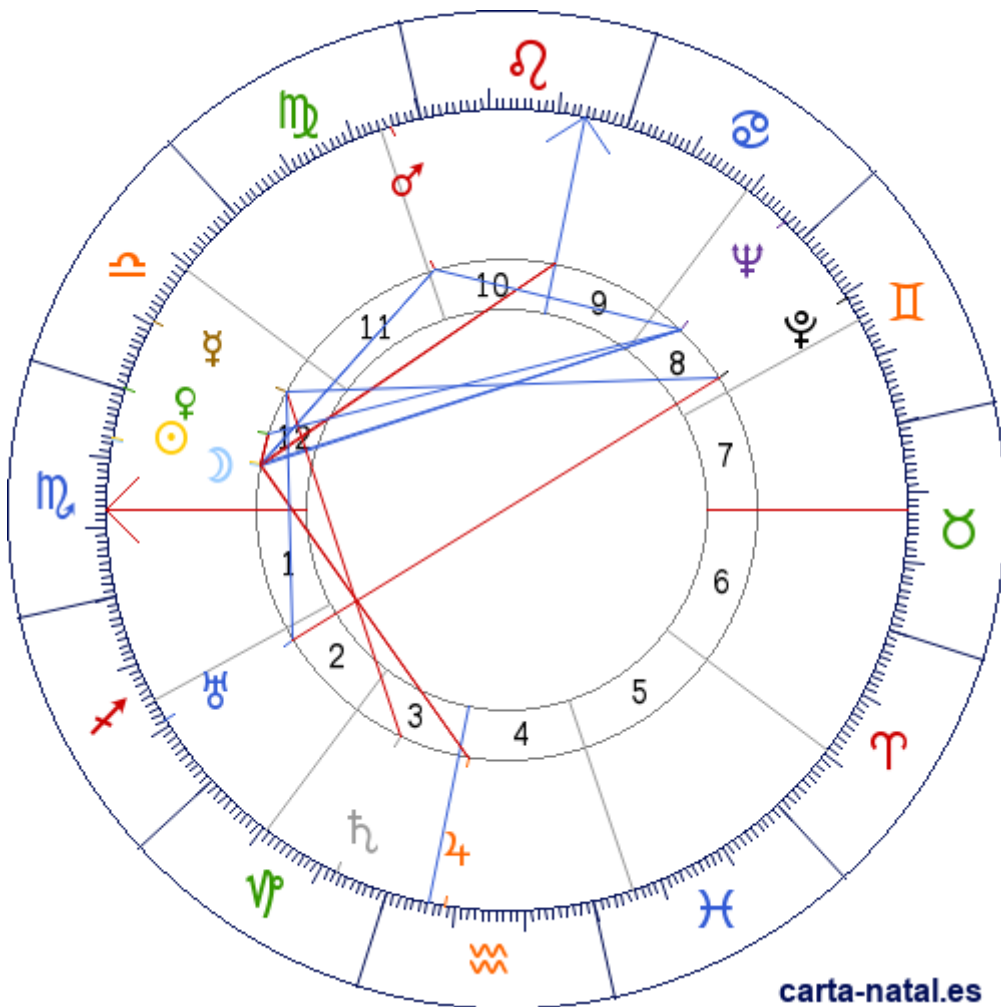

Carta natal

Carlos Drummond de Andrade

31/10/1902 06:00:00 (LMT)
31/10/1902 08:52:54 UT

19:37:09S 43:13:37W

Tropical/geocéntrico
Carta eclíptica
Casas: Placidus

ARMC: 128°43'18.5826"

carta-natal.es

Generalidades

Casas (Placidus)

| | | |
|-----------|---|-----------|
| C 1 (AC) | ♈ | 17°27'54" |
| C 2 | ♉ | 15°39'47" |
| C 3 | ♊ | 10°41'18" |
| C 4 | ♋ | 06°20'12" |
| C 5 | ♌ | 05°48'08" |
| C 6 | ♍ | 10°34'30" |
| C 7 | ♎ | 17°27'54" |
| C 8 | ♏ | 15°39'47" |
| C 9 | ♐ | 10°41'18" |
| C 10 (MC) | ♑ | 06°20'12" |
| C 11 | ♒ | 05°48'08" |
| C 12 | ♓ | 10°34'30" |

Planetas

| | | | |
|---|---|--------------------|---------|
| ☉ | ♈ | 07°00'11" | 12 |
| ☽ | ♈ | 07°18'52" | 12 |
| ♀ | ♏ | 19°20'15" | 12 |
| ♀ | ♏ | 29°50'42" | 12 |
| ♂ | ♈ | 04°15'20" | 10 » 11 |
| ♃ | ♋ | 08°35'18" | 4 |
| ♅ | ♊ | 22°10'47" | 3 |
| ♁ | ♉ | 18°58'38" | 2 |
| ♃ | ♐ | 03°34'07" <u>R</u> | 8 |
| ♀ | ♏ | 19°24'16" <u>R</u> | 8 |

Aspectos

| | | | |
|---|------|----|-----------|
| ☉ | 0° | ☽ | 0.31° (S) |
| ☉ | 0° | ♀ | 7.16° (A) |
| ☉ | 60° | ♂ | 2.75° (S) |
| ☉ | 90° | ♃ | 1.59° (A) |
| ☉ | 120° | ♃ | 3.43° (S) |
| ☉ | 90° | MC | 0.67° (A) |
| ☽ | 0° | ♀ | 7.47° (S) |
| ☽ | 60° | ♂ | 3.06° (S) |
| ☽ | 90° | ♃ | 1.27° (A) |
| ☽ | 120° | ♃ | 3.75° (S) |
| ☽ | 90° | MC | 0.98° (A) |
| ♀ | 90° | ♅ | 2.84° (A) |
| ♀ | 60° | ♁ | 0.36° (S) |
| ♀ | 120° | ♀ | 0.07° (A) |
| ♀ | 120° | ♃ | 3.72° (A) |