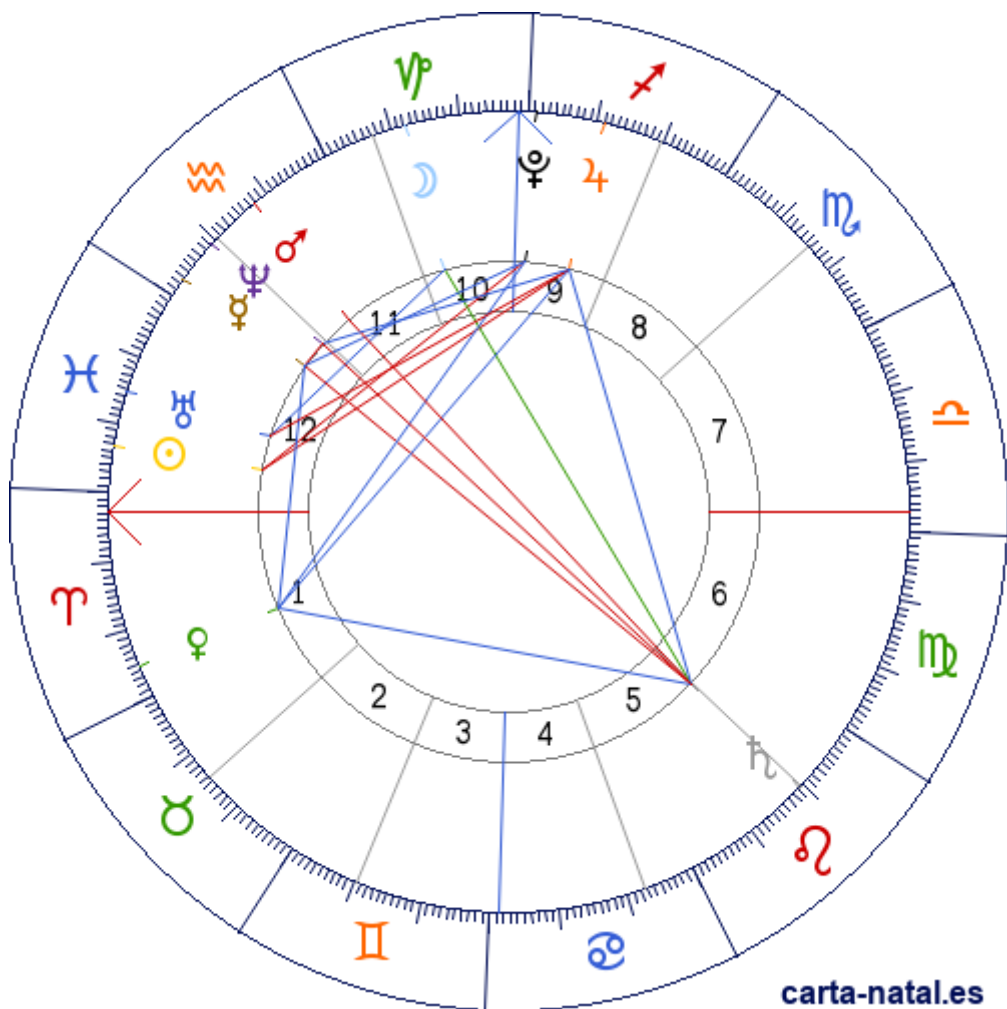

**Carta natal**

**Simeón Hassan Muñoz**

14/03/2007 07:07:00 (EET)

14/03/2007 05:07:00 UT

42:41:51N 23:19:27E

Tropical/geocéntrico

Carta eclíptica

Casas: Placidus

ARMC: 271°31'12.6822"

carta-natal.es

Generalidades

Fuego 36.36%

Tierra 22.73%

Aire 22.73%

Agua 18.18%

Cardinal 45.45%

**Planetas**

|   |   |                    |        |
|---|---|--------------------|--------|
| ☉ | ♈ | 23°14'13"          | 12     |
| ☾ | ♉ | 17°43'12"          | 10     |
| ☿ | ♈ | 27°08'12"          | 12     |
| ♀ | ♈ | 25°30'56"          | 1      |
| ♂ | ♈ | 12°16'28"          | 11     |
| ♃ | ♏ | 18°58'37"          | 9      |
| ♅ | ♌ | 19°18'53" <u>R</u> | 5 » 6  |
| ♁ | ♈ | 15°10'15"          | 12     |
| ♆ | ♈ | 20°43'16"          | 12     |
| ♇ | ♏ | 28°52'51"          | 9 » 10 |

**Aspectos**

|   |      |   |           |
|---|------|---|-----------|
| ☉ | 90°  | ♃ | 4.26° (S) |
| ☉ | 90°  | ♀ | 5.64° (A) |
| ☾ | 150° | ♅ | 1.59° (A) |
| ☾ | 60°  | ♁ | 2.55° (S) |
| ♀ | 60°  | ♀ | 1.62° (A) |
| ♀ | 180° | ♅ | 7.82° (S) |
| ♀ | 0°   | ♆ | 6.42° (S) |
| ♀ | 60°  | ♀ | 1.74° (A) |
| ♀ | 120° | ♃ | 6.54° (S) |
| ♀ | 120° | ♅ | 6.2° (S)  |
| ♀ | 120° | ♀ | 3.37° (A) |
| ♂ | 180° | ♅ | 7.04° (A) |
| ♃ | 120° | ♅ | 0.34° (A) |
| ♃ | 90°  | ♁ | 3.81° (S) |
| ♃ | 60°  | ♆ | 1.74° (A) |