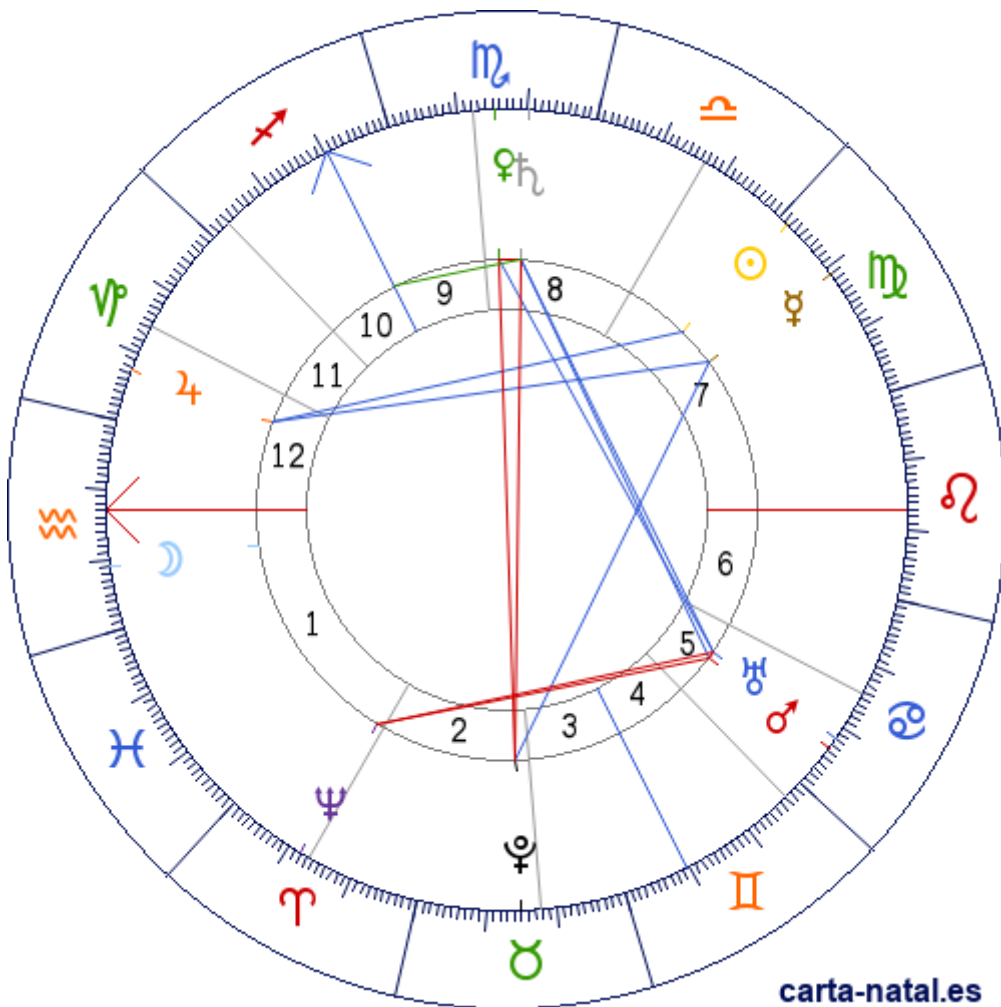

Carta natal

H.G. Wells

21/09/1866 16:30:00 (GMT)
21/09/1866 16:30:00 UT

51:24:22N 00:00:55E

Tropical/geocéntrico
Carta eclíptica
Casas: Placidus

ARMC: 247°50'0.56472"

carta-natal.es

Generalidades

Casas (Placidus)

| | | |
|-----------|---|-----------|
| C 1 (AC) | ♌ | 12°55'20" |
| C 2 | ♍ | 13°18'50" |
| C 3 | ♎ | 17°53'37" |
| C 4 | ♏ | 09°30'24" |
| C 5 | ♏ | 27°07'59" |
| C 6 | ♐ | 15°36'58" |
| C 7 | ♑ | 12°55'20" |
| C 8 | ♒ | 13°18'50" |
| C 9 | ♓ | 17°53'37" |
| C 10 (MC) | ♈ | 09°30'24" |
| C 11 | ♈ | 27°07'59" |
| C 12 | ♉ | 15°36'58" |

Planetas

| | | | |
|---|---|------------|-------|
| ☉ | ♏ | 28°26'09" | 7 |
| ☾ | ♌ | 21°05'14" | 1 |
| ♀ | ♏ | 19°01'48" | 7 |
| ♀ | ♏ | 14°43'44" | 8 » 9 |
| ♂ | ♐ | 06°32'42" | 5 |
| ♃ | ♏ | 22°26'12"E | 12 |
| ♄ | ♏ | 09°43'15" | 8 |
| ♅ | ♐ | 08°09'32" | 5 |
| ♆ | ♍ | 11°46'35"R | 1 » 2 |
| ♇ | ♎ | 14°55'45"R | 2 » 3 |

Aspectos

| | | | |
|---|------|----|-----------|
| ☉ | 120° | ♃ | 6° (S) |
| ♀ | 120° | ♃ | 3.41° (A) |
| ♀ | 120° | ♇ | 4.1° (S) |
| ♀ | 0° | ♄ | 5.01° (S) |
| ♀ | 120° | ♅ | 6.57° (S) |
| ♀ | 180° | ♇ | 0.2° (A) |
| ♂ | 120° | ♄ | 3.18° (A) |
| ♂ | 0° | ♅ | 1.61° (A) |
| ♂ | 90° | ♆ | 5.23° (A) |
| ♄ | 120° | ♅ | 1.56° (S) |
| ♄ | 180° | ♇ | 5.21° (A) |
| ♄ | 30° | MC | 0.21° (A) |
| ♅ | 90° | ♆ | 3.62° (A) |