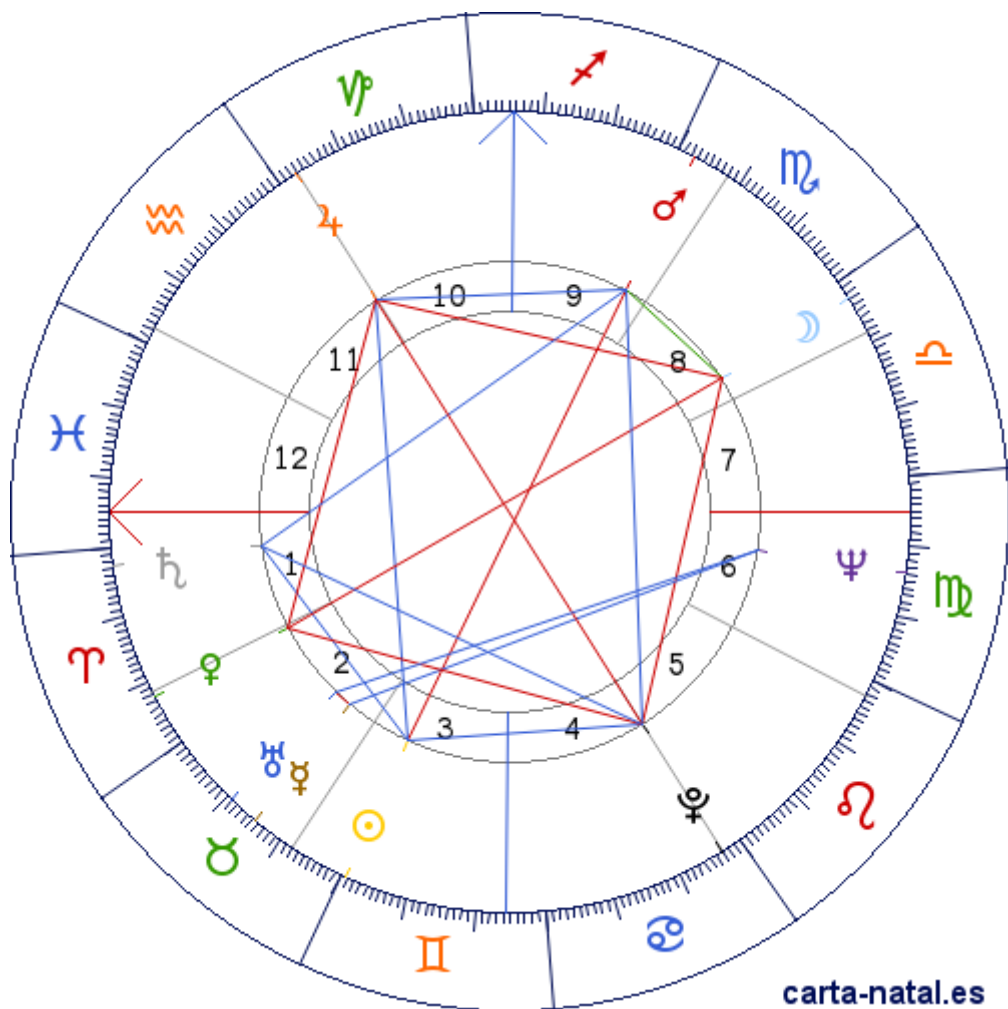

Carta natal

Facundo Cabral

22/05/1937 01:29:52 (/04)
22/05/1937 05:29:52 UT

34:55:53S 57:56:56W

Tropical/geocéntrico
Carta eclíptica
Casas: Placidus

ARMC: 263°56'45.31344"

carta-natal.es

Generalidades

Fuego 22.73%	■
Tierra 22.73%	■
Aire 27.27%	■
Agua 27.27%	■
Cardinal 36.36%	■
Fijo 22.73%	■
Mutable 40.91%	■

Casas (Placidus)

C 1 (AC)	♈	24°56'10"
C 2	♉	21°37'23"
C 3	♊	21°55'32"
C 4	♋	24°26'33"
C 5	♌	27°00'57"
C 6	♍	27°35'57"
C 7	♎	24°56'10"
C 8	♏	21°37'23"
C 9	♐	21°55'32"
C 10 (MC)	♑	24°26'33"
C 11	♒	27°00'57"
C 12	♓	27°35'57"

Aspectos

☉	180°	♂	3.22° (S)
☉	120°	♃	3.46° (S)
☉	60°	♄	1.93° (A)
☉	60°	♅	3.83° (S)
☾	180°	♀	4.71° (S)
☾	30°	♂	0.36° (A)
☾	90°	♃	0.13° (A)
☾	90°	♅	0.25° (S)
♀	0°	♅	4.62° (A)
♀	120°	♆	0.74° (S)
♀	90°	♃	4.83° (A)
♀	90°	♅	4.45° (A)
♂	60°	♃	0.23° (A)
♂	120°	♄	5.16° (S)
♂	120°	♅	0.61° (A)

♃	180°	♍	0.38° (A)
♄	120°	♍	5.77° (S)
♅	120°	♋	5.36° (A)