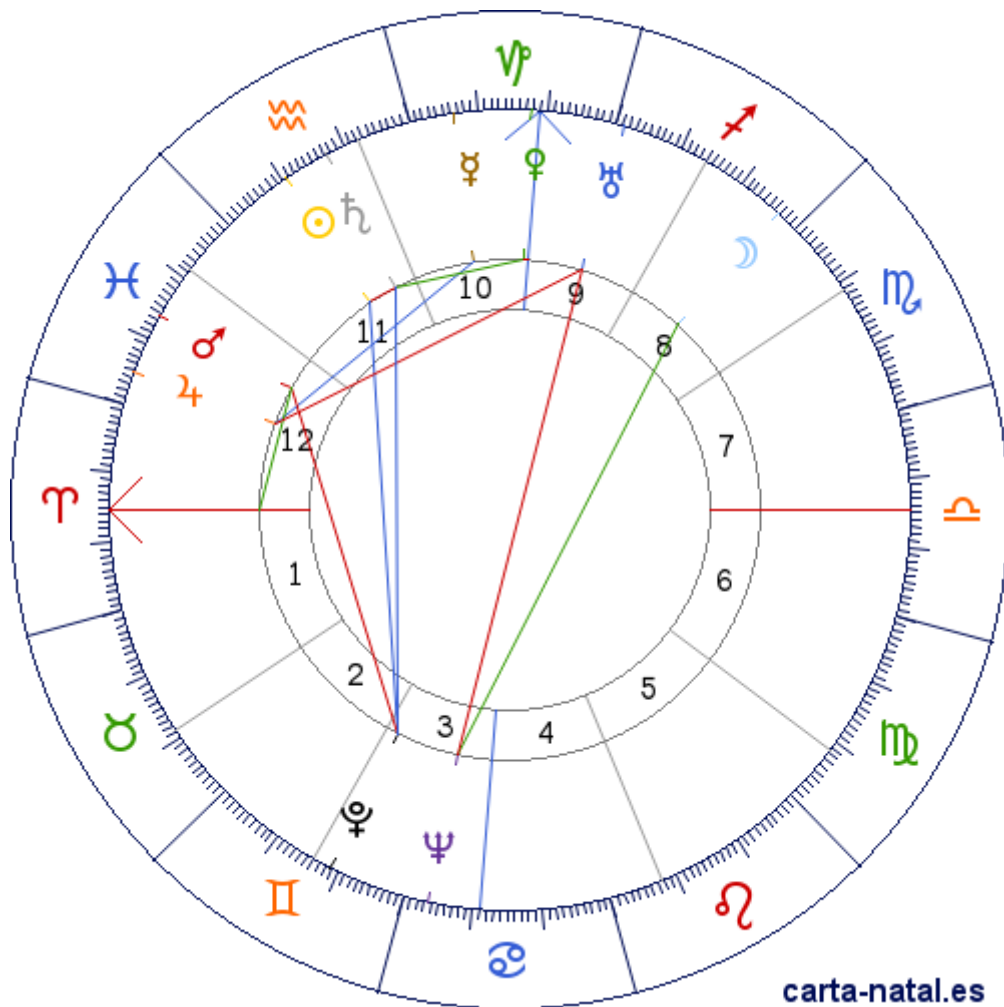

Carta natal

Augusto Rodríguez

09/02/1904 10:00:00 (AST)  
09/02/1904 14:00:00 UT

18:27:59N 66:06:21W

Tropical/geocéntrico  
Carta eclíptica  
Casas: Placidus

ARMC: 282°08'19.64364"

Generalidades

- Fuego 31.82%
- Tierra 27.27%
- Aire 22.73%
- Agua 18.18%

Planetas

|   |   |                    |    |
|---|---|--------------------|----|
| ☉ | ♌ | 19°24'52"          | 11 |
| ☾ | ♋ | 03°16'44"          | 8  |
| ♀ | ♑ | 23°34'41"          | 10 |
| ♀ | ♑ | 12°18'35"          | 10 |
| ♂ | ♈ | 16°23'10"          | 12 |
| ♃ | ♈ | 25°18'52"          | 12 |
| ♁ | ♌ | 12°38'04"          | 11 |
| ♁ | ♋ | 28°42'01"          | 9  |
| ♃ | ♋ | 03°27'17" <u>R</u> | 3  |
| ♀ | ♊ | 18°46'40" <u>R</u> | 3  |

Aspectos

|   |      |    |           |
|---|------|----|-----------|
| ☉ | 0°   | ♁  | 6.78° (S) |
| ☉ | 120° | ♀  | 0.64° (S) |
| ☾ | 150° | ♃  | 0.18° (A) |
| ♀ | 60°  | ♃  | 1.74° (A) |
| ♀ | 30°  | ♁  | 0.32° (A) |
| ♀ | 0°   | MC | 1.15° (A) |
| ♂ | 90°  | ♀  | 2.39° (A) |
| ♂ | 30°  | AC | 1° (A)    |
| ♃ | 90°  | ♁  | 3.39° (A) |
| ♁ | 120° | ♀  | 6.14° (A) |
| ♁ | 180° | ♃  | 4.75° (A) |