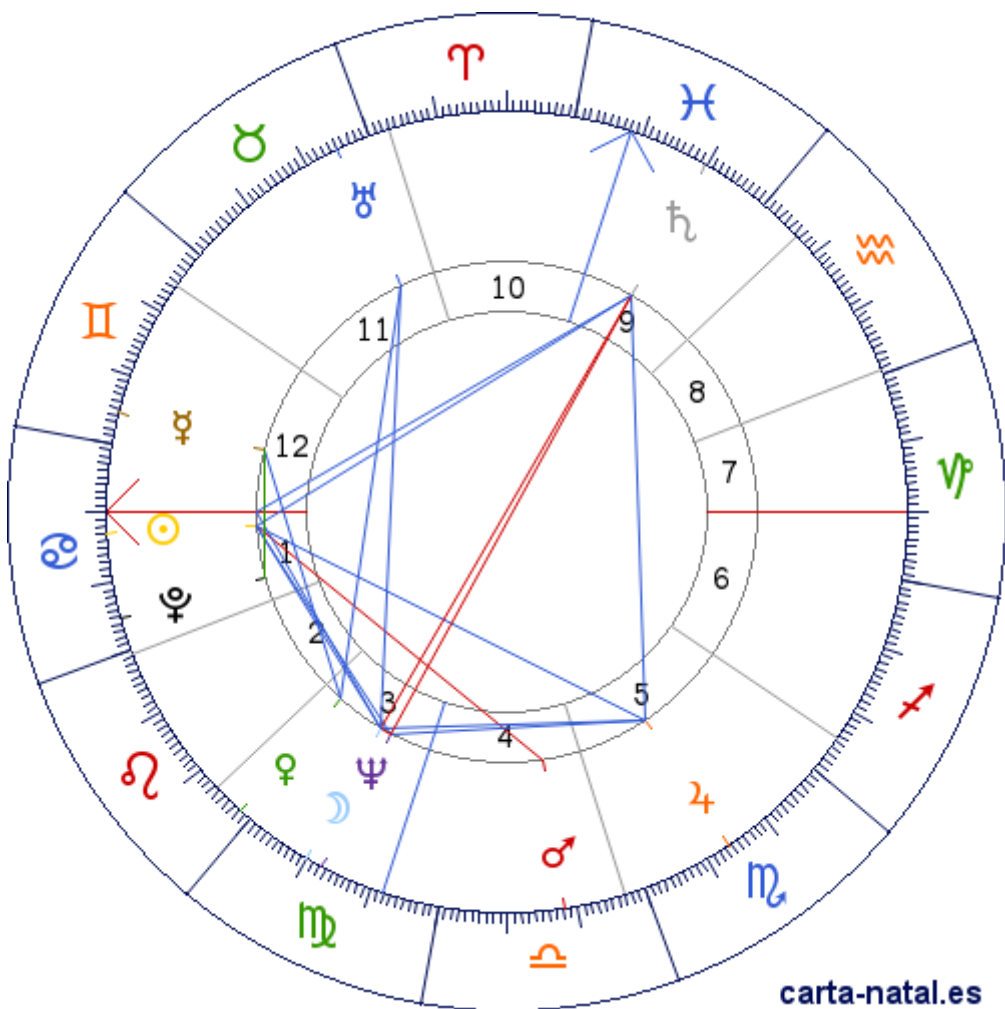

Carta natal

Tenzin Gyatso

06/07/1935 04:38:00 (LMT)

05/07/1935 21:50:32 UT

36:22:41N 101:51:57E

Tropical/geocéntrico

Carta eclíptica

Casas: Placidus

ARMC: 352°27'32.73588"

carta-natal.es

Generalidades

Casas (Placidus)

| | | |
|-----------|---|-----------|
| C 1 (AC) | ♌ | 09°53'05" |
| C 2 | ♍ | 00°37'57" |
| C 3 | ♍ | 23°34'19" |
| C 4 | ♎ | 21°47'21" |
| C 5 | ♏ | 26°59'50" |
| C 6 | ♐ | 05°27'31" |
| C 7 | ♑ | 09°53'05" |
| C 8 | ♒ | 00°37'57" |
| C 9 | ♒ | 23°34'19" |
| C 10 (MC) | ♈ | 21°47'21" |
| C 11 | ♉ | 26°59'50" |
| C 12 | ♊ | 05°27'31" |

Planetas

| | | | |
|---|---|--------------------|----|
| ☉ | ♌ | 12°55'27" | 1 |
| ☾ | ♎ | 09°43'44" | 3 |
| ☿ | ♊ | 25°31'08" | 12 |
| ♀ | ♍ | 28°14'31" | 3 |
| ♂ | ♏ | 18°16'15" | 4 |
| ♃ | ♎ | 13°28'20" <u>R</u> | 5 |
| ♄ | ♈ | 10°03'20" <u>R</u> | 9 |
| ♅ | ♊ | 04°58'15" | 11 |
| ♆ | ♎ | 12°16'48" | 3 |
| ♁ | ♌ | 25°15'47" | 1 |

Aspectos

| | | | |
|---|------|----|-----------|
| ☉ | 60° | ☾ | 3.2° (A) |
| ☉ | 90° | ♂ | 5.35° (A) |
| ☉ | 120° | ♃ | 0.55° (A) |
| ☉ | 120° | ♄ | 2.87° (S) |
| ☉ | 60° | ♆ | 0.64° (S) |
| ☾ | 60° | ♃ | 3.74° (A) |
| ☾ | 180° | ♄ | 0.33° (A) |
| ☾ | 120° | ♅ | 4.76° (S) |
| ☾ | 0° | ♆ | 2.55° (A) |
| ☾ | 60° | AC | 0.16° (S) |
| ♀ | 60° | ♀ | 2.72° (S) |
| ♀ | 30° | ♁ | 0.26° (S) |
| ♀ | 120° | ♅ | 6.73° (A) |
| ♃ | 120° | ♄ | 3.42° (S) |
| ♃ | 60° | ♆ | 1.19° (A) |