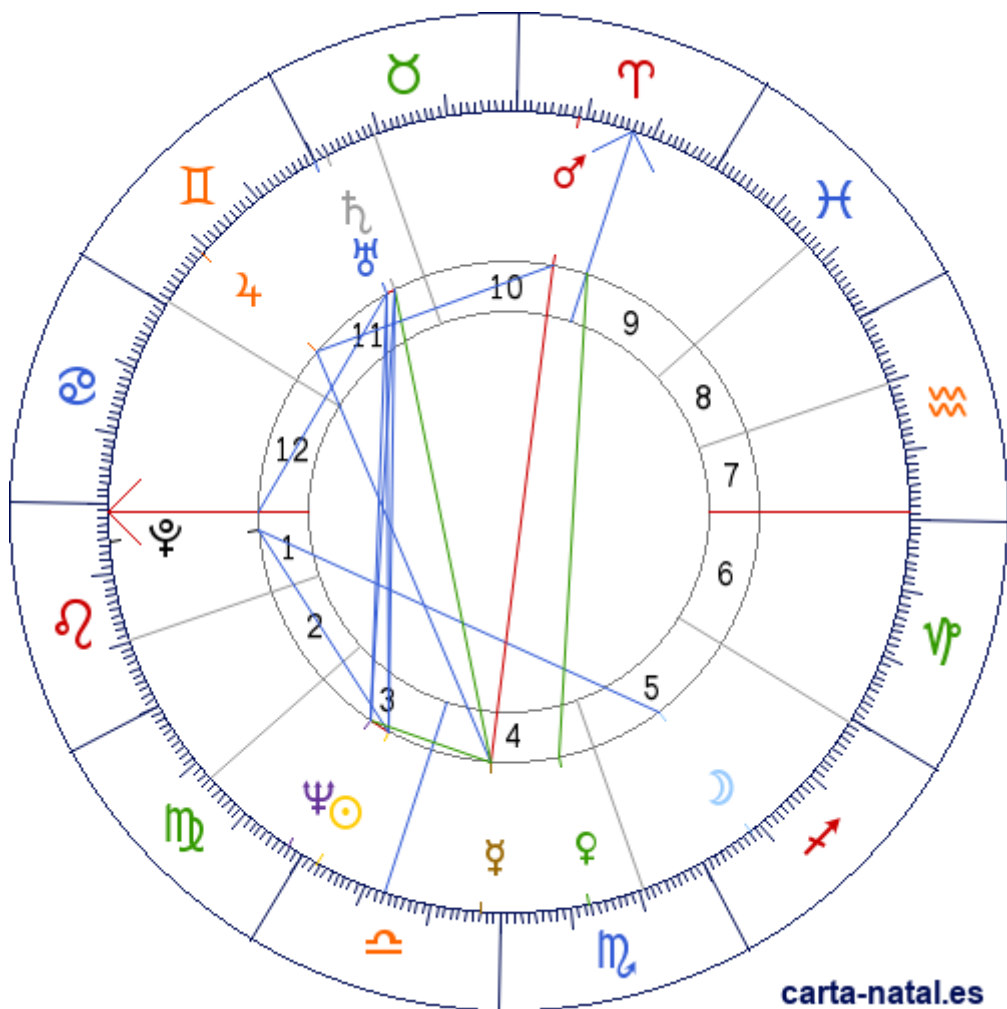

Carta natal

Salvatore Accardo

26/09/1941 02:00:00 (CEST)

26/09/1941 00:00:00 UT

45:04:14N 07:41:13E

Tropical/geocéntrico

Carta eclíptica

Casas: Placidus

ARMC: 12°05'32.86644"

carta-natal.es

Generalidades

Casas (Placidus)

| | | |
|-----------|---|-----------|
| C 1 (AC) | ♈ | 01°09'03" |
| C 2 | ♈ | 19°56'46" |
| C 3 | ♌ | 13°00'28" |
| C 4 | ♌ | 13°08'39" |
| C 5 | ♍ | 20°51'12" |
| C 6 | ♍ | 29°19'48" |
| C 7 | ♎ | 01°09'03" |
| C 8 | ♎ | 19°56'46" |
| C 9 | ♏ | 13°00'28" |
| C 10 (MC) | ♏ | 13°08'39" |
| C 11 | ♐ | 20°51'12" |
| C 12 | ♐ | 29°19'48" |

Planetas

| | | | |
|---|---|--------------------|----|
| ☉ | ♉ | 02°30'36" | 3 |
| ☾ | ♋ | 08°12'35" | 5 |
| ☿ | ♊ | 27°09'31" | 4 |
| ♀ | ♌ | 12°46'01" | 4 |
| ♂ | ♈ | 21°07'48" <u>R</u> | 10 |
| ♃ | ♉ | 21°06'27" | 11 |
| ♅ | ♋ | 28°20'26" <u>R</u> | 11 |
| ♆ | ♊ | 00°10'58" <u>R</u> | 11 |
| ♇ | ♌ | 27°37'22" | 3 |
| ♁ | ♈ | 05°24'35" | 1 |

Aspectos

| | | | |
|---|------|----|-----------|
| ☉ | 120° | ♋ | 4.17° (S) |
| ☉ | 120° | ♅ | 2.33° (S) |
| ☉ | 0° | ♆ | 4.89° (S) |
| ☉ | 60° | ♁ | 2.9° (A) |
| ☾ | 120° | ♁ | 2.8° (S) |
| ♀ | 180° | ♂ | 6.03° (S) |
| ♀ | 120° | ♃ | 6.05° (S) |
| ♀ | 150° | ♅ | 1.18° (A) |
| ♀ | 30° | ♆ | 0.46° (A) |
| ♀ | 150° | MC | 0.38° (S) |
| ♂ | 60° | ♃ | 0.02° (A) |
| ♅ | 0° | ♆ | 1.84° (S) |
| ♅ | 120° | ♆ | 0.72° (A) |
| ♆ | 120° | ♆ | 2.56° (A) |
| ♆ | 60° | AC | 0.97° (S) |