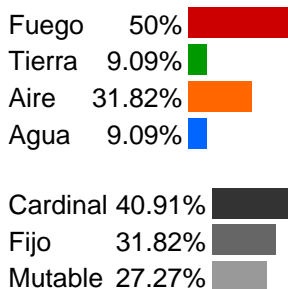

Carta natal

Salvatore Accardo

26/09/1941 02:00:00 (CEST)

26/09/1941 00:00:00 UT

45:04:14N 07:41:13E

Tropical/geocéntrico

Carta eclíptica

Casas: Placidus

ARMC: 12°05'32.86644"

carta-natal.es

Generalidades

Casas (Placidus)

| | | |
|-----------|---|-----------|
| C 1 (AC) | ♈ | 01°09'03" |
| C 2 | ♈ | 19°56'46" |
| C 3 | ♌ | 13°00'28" |
| C 4 | ♌ | 13°08'39" |
| C 5 | ♍ | 20°51'12" |
| C 6 | ♍ | 29°19'48" |
| C 7 | ♎ | 01°09'03" |
| C 8 | ♎ | 19°56'46" |
| C 9 | ♏ | 13°00'28" |
| C 10 (MC) | ♏ | 13°08'39" |
| C 11 | ♐ | 20°51'12" |
| C 12 | ♐ | 29°19'48" |

Planetas

| | | | |
|---|---|--------------------|----|
| ☉ | ♉ | 02°30'36" | 3 |
| ☾ | ♋ | 08°12'35" | 5 |
| ☿ | ♊ | 27°09'31" | 4 |
| ♀ | ♌ | 12°46'01" | 4 |
| ♂ | ♈ | 21°07'48" <u>R</u> | 10 |
| ♃ | ♉ | 21°06'27" | 11 |
| ♅ | ♋ | 28°20'26" <u>R</u> | 11 |
| ♆ | ♊ | 00°10'58" <u>R</u> | 11 |
| ♇ | ♌ | 27°37'22" | 3 |
| ♁ | ♈ | 05°24'35" | 1 |

Aspectos

| | | | |
|---|------|----|-----------|
| ☉ | 120° | ♋ | 4.17° (S) |
| ☉ | 120° | ♅ | 2.33° (S) |
| ☉ | 0° | ♆ | 4.89° (S) |
| ☉ | 60° | ♁ | 2.9° (A) |
| ☾ | 120° | ♁ | 2.8° (S) |
| ♀ | 180° | ♂ | 6.03° (S) |
| ♀ | 120° | ♃ | 6.05° (S) |
| ♀ | 150° | ♅ | 1.18° (A) |
| ♀ | 30° | ♆ | 0.46° (A) |
| ♀ | 150° | MC | 0.38° (S) |
| ♂ | 60° | ♃ | 0.02° (A) |
| ♅ | 0° | ♆ | 1.84° (S) |
| ♅ | 120° | ♆ | 0.72° (A) |
| ♆ | 120° | ♆ | 2.56° (A) |
| ♆ | 60° | AC | 0.97° (S) |