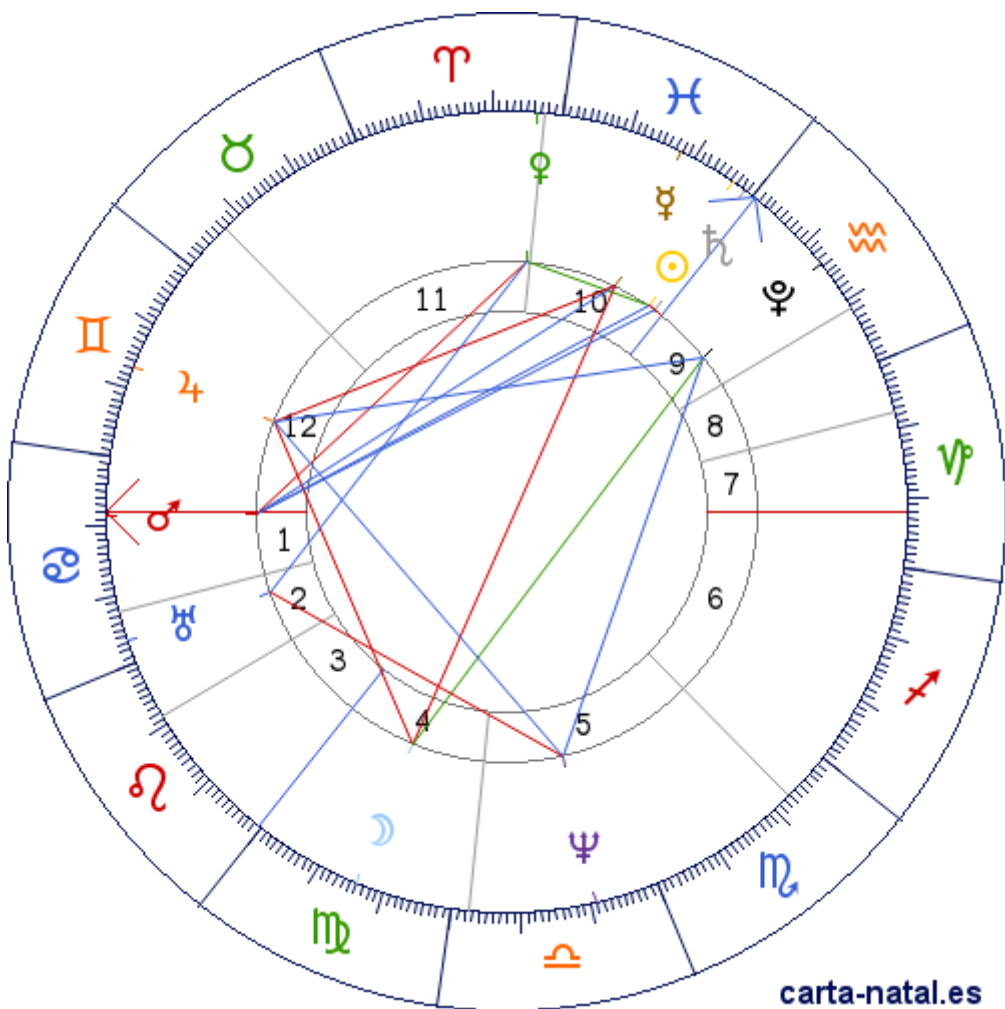

Carta natal

Arthur Schopenhauer

22/02/1788 12:00:00 (LMT)

22/02/1788 10:45:25 UT

54:21:07N 18:38:47E

Tropical/geocéntrico

Carta eclíptica

Casas: Placidus

ARMC: 331°56'39.02892"

carta-natal.es

Generalidades

Casas (Placidus)

| | | |
|-----------|---|-----------|
| C 1 (AC) | ♈ | 07°59'10" |
| C 2 | ♉ | 22°28'15" |
| C 3 | ♊ | 08°34'22" |
| C 4 | ♋ | 29°50'34" |
| C 5 | ♌ | 02°39'17" |
| C 6 | ♍ | 22°54'52" |
| C 7 | ♎ | 07°59'10" |
| C 8 | ♏ | 22°28'15" |
| C 9 | ♐ | 08°34'22" |
| C 10 (MC) | ♑ | 29°50'34" |
| C 11 | ♒ | 02°39'17" |
| C 12 | ♓ | 22°54'52" |

Planetas

| | | | |
|---|---|--------------------|----|
| ☉ | ♑ | 03°33'17" | 10 |
| ☾ | ♓ | 15°50'10" | 4 |
| ☿ | ♓ | 12°11'08" | 10 |
| ♀ | ♑ | 03°36'04" | 11 |
| ♂ | ♈ | 08°31'36" | 1 |
| ♃ | ♉ | 16°44'04" | 12 |
| ♅ | ♓ | 01°37'22" | 10 |
| ♆ | ♈ | 26°47'28" <u>R</u> | 2 |
| ♇ | ♌ | 20°51'37" <u>R</u> | 5 |
| ♁ | ♎ | 16°17'11" | 9 |

Aspectos

| | | | |
|---|------|----|-----------|
| ☉ | 30° | ♀ | 0.05° (S) |
| ☉ | 120° | ♂ | 4.97° (A) |
| ☉ | 0° | ♄ | 1.93° (S) |
| ☾ | 180° | ♀ | 3.65° (S) |
| ☾ | 90° | ♈ | 0.9° (A) |
| ☾ | 150° | ♁ | 0.45° (A) |
| ♀ | 120° | ♂ | 3.66° (S) |
| ♀ | 90° | ♈ | 4.55° (A) |
| ♀ | 90° | ♂ | 4.93° (A) |
| ♀ | 120° | ♆ | 6.81° (S) |
| ♂ | 120° | ♄ | 6.9° (A) |
| ♂ | 0° | AC | 0.54° (A) |
| ♈ | 120° | ♁ | 4.13° (A) |
| ♈ | 120° | ♁ | 0.45° (S) |
| ♄ | 0° | MC | 1.78° (A) |