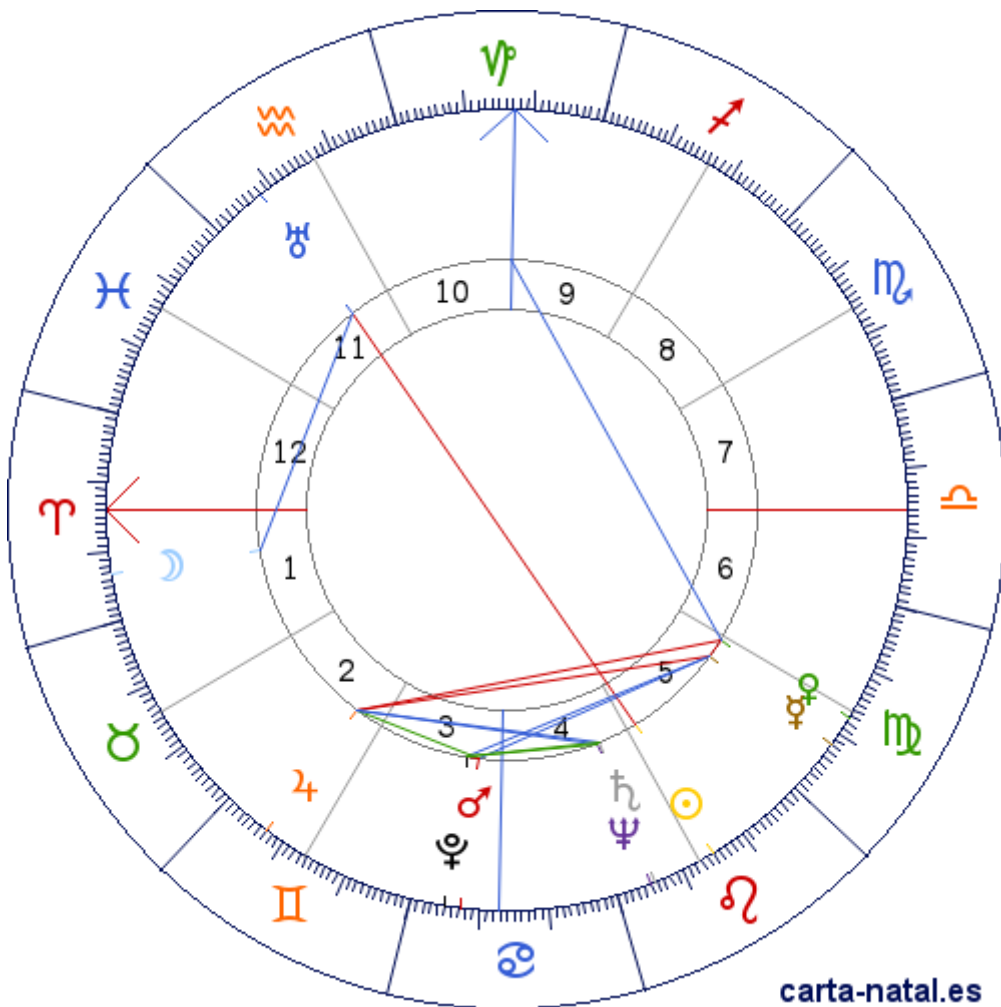

Carta natal

Felipe Benavides Barreda

07/08/1917 22:00:00 (/05)  
08/08/1917 03:00:00 UT

12:02:35S 77:01:42W

Tropical/geocéntrico  
Carta eclíptica  
Casas: Placidus

ARMC: 284°01'28.35444"

carta-natal.es

Generalidades

Planetas

|   |   |            |       |
|---|---|------------|-------|
| ☉ | ♌ | 14°58'48"  | 5     |
| ☾ | ♈ | 23°14'41"  | 1     |
| ☿ | ♊ | 08°11'57"  | 5     |
| ♀ | ♊ | 12°36'04"  | 5 » 6 |
| ♂ | ♋ | 07°18'04"  | 3     |
| ♃ | ♉ | 07°10'27"  | 2     |
| ♄ | ♏ | 05°38'38"  | 4     |
| ♅ | ♒ | 22°01'13"R | 11    |
| ♆ | ♏ | 05°00'39"  | 4     |
| ♇ | ♑ | 04°54'10"  | 3     |

Aspectos

|   |      |    |           |
|---|------|----|-----------|
| ☉ | 180° | ♈  | 7.04° (A) |
| ☾ | 60°  | ♈  | 1.22° (S) |
| ♀ | 0°   | ♀  | 4.4° (A)  |
| ♀ | 60°  | ♂  | 0.9° (S)  |
| ♀ | 90°  | ♃  | 1.03° (S) |
| ♀ | 60°  | ♁  | 3.3° (S)  |
| ♀ | 90°  | ♃  | 5.43° (S) |
| ♀ | 120° | MC | 0.31° (S) |
| ♂ | 30°  | ♃  | 0.13° (S) |
| ♂ | 0°   | ♁  | 2.4° (S)  |
| ♃ | 60°  | ♄  | 1.53° (S) |
| ♃ | 60°  | ♁  | 2.16° (S) |
| ♄ | 0°   | ♁  | 0.63° (S) |
| ♄ | 30°  | ♁  | 0.74° (S) |
| ♁ | 30°  | ♁  | 0.11° (S) |