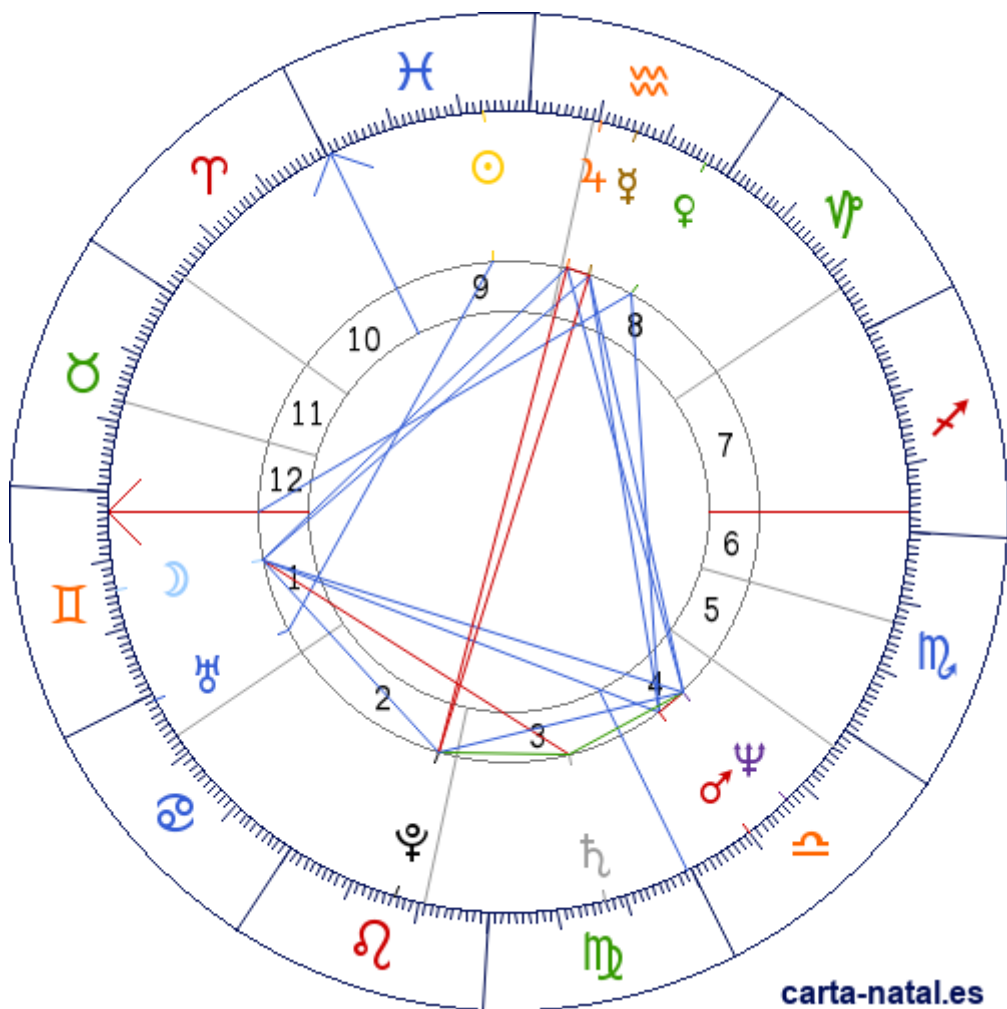

Carta natal

Néstor Kirchner

25/02/1950 15:15:00 (/03)  
25/02/1950 18:15:00 UT

51:38:00S 69:13:00W

Tropical/geocéntrico  
Carta eclíptica  
Casas: Placidus

ARMC: 359°34'7.3794"

carta-natal.es

Generalidades

Casas (Placidus)

C 1 (AC)	♌	02°59'52"
C 2	♍	07°01'02"
C 3	♎	20°47'00"
C 4	♏	29°31'48"
C 5	♐	27°02'20"
C 6	♑	16°58'40"
C 7	♒	02°59'52"
C 8	♓	07°01'02"
C 9	♈	20°47'00"
C 10 (MC)	♉	29°31'48"
C 11	♊	27°02'20"
C 12	♋	16°58'40"

Aspectos

☉	120°	♈	5.58° (S)
☾	120°	♀	0.26° (A)
☾	120°	♂	4.28° (S)
☾	120°	♃	5.47° (A)
☾	90°	♄	2.65° (A)
☾	120°	♆	2.82° (A)
☾	60°	♁	2.4° (A)
♀	120°	♂	4.55° (S)
♀	0°	♃	5.21° (A)
♀	120°	♆	2.56° (A)
♀	180°	♁	2.13° (A)
♀	120°	♂	6.28° (A)
♀	120°	AC	0.59° (A)
♂	0°	♆	7.1° (S)
♃	120°	♆	2.65° (S)

♃	180°	♍	3.08° (S)
♅	30°	♋	0.17° (S)
♅	30°	♍	0.25° (A)
♋	60°	♍	0.42° (S)