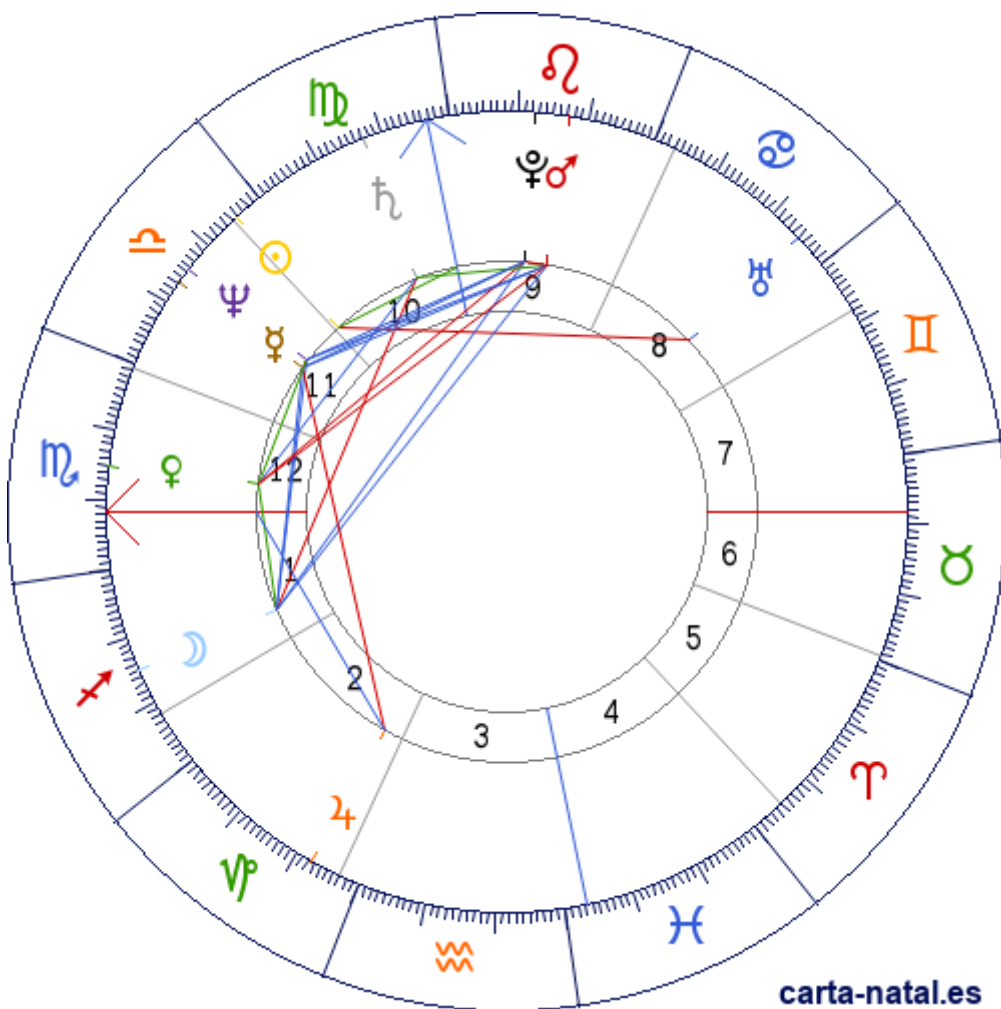

Carta natal

Mike Schmidt

27/09/1949 10:33:00 (EST)

27/09/1949 15:33:00 UT

39:45:32N 84:11:30W

Tropical/geocéntrico

Carta eclíptica

Casas: Placidus

ARMC: 155°08'57.19632"

carta-natal.es

Generalidades

Fuego 27.27%

Tierra 18.18%

Aire 27.27%

Agua 27.27%

Cardinal 36.36%

Planetas

| | | | |
|---|---|------------|---------|
| ☉ | ♌ | 04°11'11" | 10 » 11 |
| ☽ | ♉ | 14°50'21" | 1 |
| ♀ | ♌ | 16°38'52"R | 11 |
| ♀ | ♈ | 15°11'19" | 12 |
| ♂ | ♏ | 12°40'23" | 9 |
| ♃ | ♊ | 22°27'52" | 2 |
| ♅ | ♈ | 12°42'33" | 10 |
| ♁ | ♎ | 04°56'14" | 8 |
| ♃ | ♌ | 14°30'35" | 11 |
| ♀ | ♏ | 17°33'47" | 9 |

Aspectos

| | | | |
|---|------|----|-----------|
| ☉ | 90° | ♁ | 0.75° (A) |
| ☉ | 30° | MC | 0.97° (A) |
| ☽ | 60° | ♀ | 1.81° (A) |
| ☽ | 30° | ♀ | 0.35° (A) |
| ☽ | 120° | ♂ | 2.17° (S) |
| ☽ | 90° | ♅ | 2.13° (S) |
| ☽ | 60° | ♃ | 0.33° (S) |
| ☽ | 120° | ♀ | 2.72° (A) |
| ♀ | 60° | ♂ | 3.97° (A) |
| ♀ | 90° | ♃ | 5.82° (S) |
| ♀ | 0° | ♃ | 2.14° (A) |
| ♀ | 60° | ♀ | 0.92° (S) |
| ♀ | 90° | ♂ | 2.52° (S) |
| ♀ | 60° | ♅ | 2.48° (S) |
| ♀ | 30° | ♃ | 0.68° (S) |