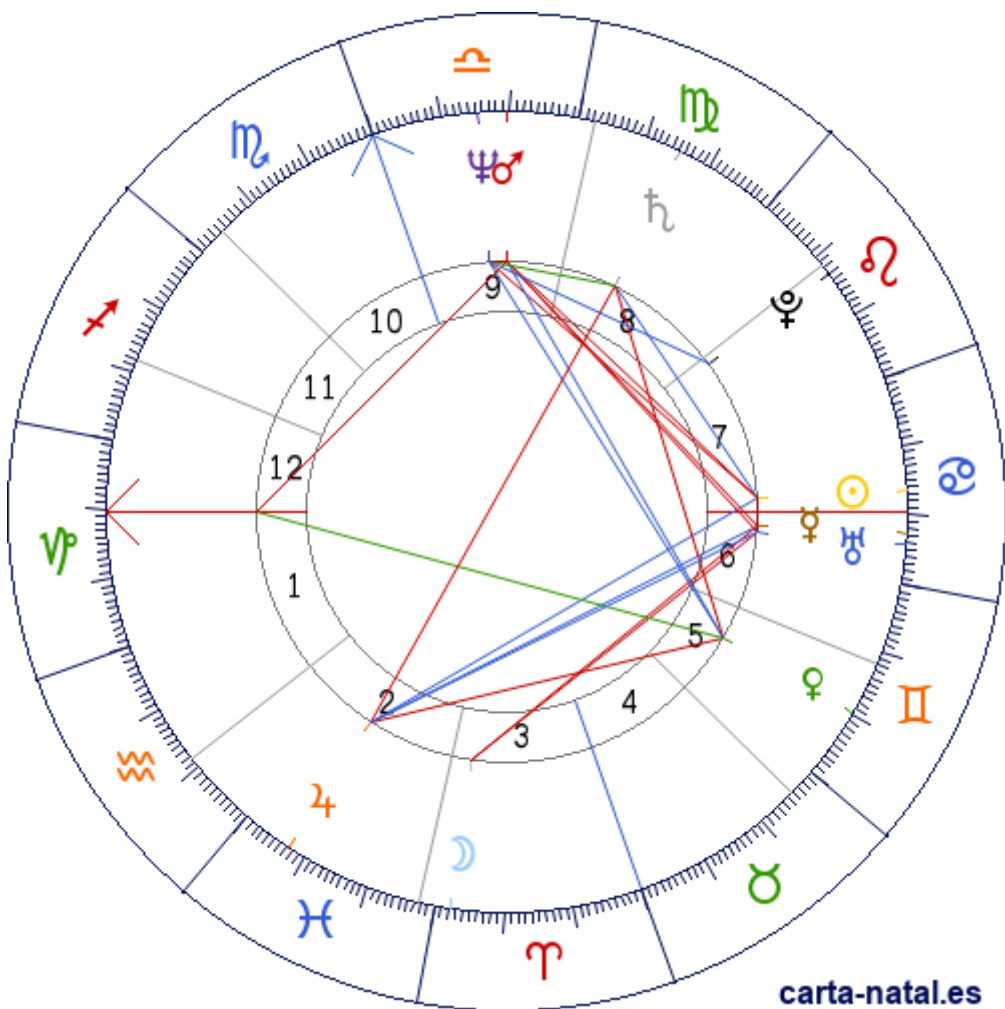

Carta natal

Michael Monarch

05/07/1950 19:51:00 (PDT)

06/07/1950 02:51:00 UT

34:03:08N 118:14:37W

Tropical/geocéntrico

Carta eclíptica

Casas: Placidus

ARMC: 208°01'46.20432"

carta-natal.es

Generalidades

Casas (Placidus)

C 1 (AC)	♍	10°24'42"
C 2	♌	18°29'49"
C 3	♋	27°37'11"
C 4	♊	00°07'34"
C 5	♋	25°49'00"
C 6	♌	18°00'39"
C 7	♍	10°24'42"
C 8	♎	18°29'49"
C 9	♏	27°37'11"
C 10 (MC)	♏	00°07'34"
C 11	♏	25°49'00"
C 12	♏	18°00'39"

Planetas

☉	♏	13°28'33"	7
☾	♋	02°16'35"	3
☿	♏	07°22'22"	6 » 7
♀	♌	10°13'05"	5
♂	♎	10°28'11"	9
♃	♋	07°19'07" <sup>R</sup>	2
♄	♏	14°46'22"	8
♅	♏	05°42'50"	6
♆	♎	14°36'06"	9
♇	♏	16°46'18"	7 » 8

Aspectos

☉	0°	♀	6.1° (A)
☉	90°	♂	3.01° (S)
☉	120°	♃	6.16° (S)
☉	60°	♄	1.3° (A)
☉	0°	♅	7.76° (S)
☉	90°	♆	1.13° (A)
☾	90°	♀	5.1° (A)
☾	90°	♅	3.44° (A)
♀	90°	♂	3.1° (A)
♀	120°	♃	0.05° (S)
♀	0°	♅	1.66° (S)
♀	120°	♂	0.25° (A)
♀	90°	♃	2.9° (S)
♀	90°	♄	4.55° (A)
♀	120°	♆	4.38° (A)

♀	150°	AC	0.19° (S)
♂	90°	♄	4.76° (S)
♂	0°	♅	4.13° (A)
♂	90°	AC	0.06° (A)
♄	180°	♃	7.45° (S)
♄	120°	♄	1.6° (A)
♃	30°	♅	0.17° (S)
♅	60°	♀	2.17° (S)