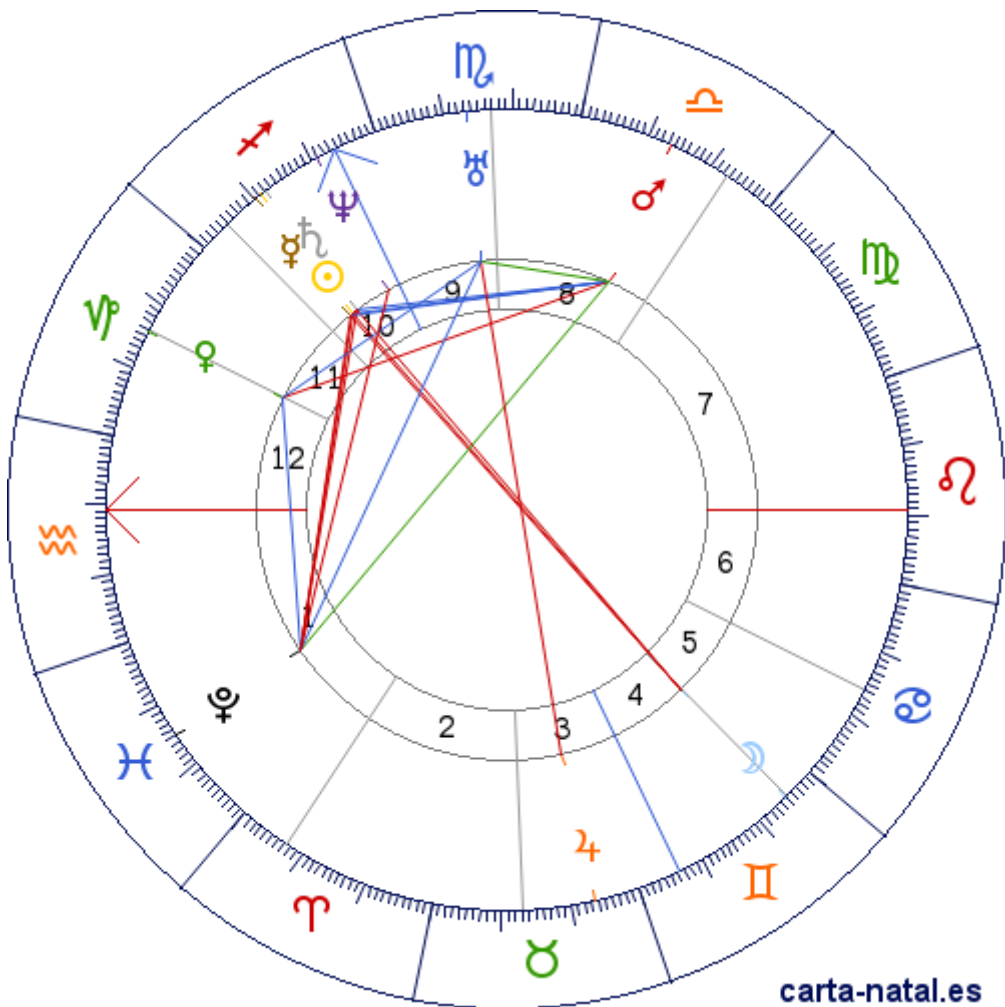

Carta natal

Alfred de Musset

11/12/1810 11:00:00 (LMT)
11/12/1810 10:50:36 UT

48:51:12N 02:20:56E

Tropical/geocéntrico
Carta eclíptica
Casas: Placidus

ARMC: 244°27'33.15564"

carta-natal.es

Generalidades

Casas (Placidus)

| | | |
|-----------|---|-----------|
| C 1 (AC) | ♈ | 10°47'31" |
| C 2 | ♉ | 07°15'19" |
| C 3 | ♊ | 13°13'31" |
| C 4 | ♋ | 06°19'48" |
| C 5 | ♌ | 25°01'35" |
| C 6 | ♍ | 14°09'55" |
| C 7 | ♎ | 10°47'31" |
| C 8 | ♏ | 07°15'19" |
| C 9 | ♐ | 13°13'31" |
| C 10 (MC) | ♑ | 06°19'48" |
| C 11 | ♒ | 25°01'35" |
| C 12 | ♓ | 14°09'55" |

Planetas

| | | | |
|---|---|--------------------|-------|
| ☉ | ♈ | 18°48'47" | 10 |
| ☾ | ♋ | 24°49'23" | 4 » 5 |
| ☿ | ♈ | 19°40'41" | 10 |
| ♀ | ♓ | 14°23'35" <u>R</u> | 12 |
| ♂ | ♌ | 16°28'55" | 8 |
| ♃ | ♎ | 23°29'55" <u>R</u> | 3 |
| ♄ | ♈ | 17°51'35" | 10 |
| ♅ | ♐ | 16°37'21" | 9 |
| ♆ | ♈ | 09°07'40" | 10 |
| ♇ | ♈ | 14°57'56" | 1 |

Aspectos

| | | | |
|---|------|---|-----------|
| ☉ | 180° | ☾ | 6.01° (S) |
| ☉ | 0° | ♀ | 0.87° (S) |
| ☉ | 60° | ♂ | 2.33° (S) |
| ☉ | 0° | ♃ | 0.95° (S) |
| ☉ | 90° | ♅ | 3.85° (S) |
| ☾ | 180° | ♀ | 5.15° (S) |
| ☾ | 180° | ♄ | 6.96° (S) |
| ♀ | 60° | ♂ | 3.2° (S) |
| ♀ | 0° | ♃ | 1.82° (S) |
| ♀ | 90° | ♅ | 4.71° (S) |
| ♀ | 90° | ♂ | 2.09° (S) |
| ♀ | 60° | ♆ | 2.23° (S) |
| ♀ | 60° | ♅ | 0.57° (S) |
| ♂ | 60° | ♄ | 1.38° (A) |
| ♂ | 30° | ♆ | 0.14° (A) |