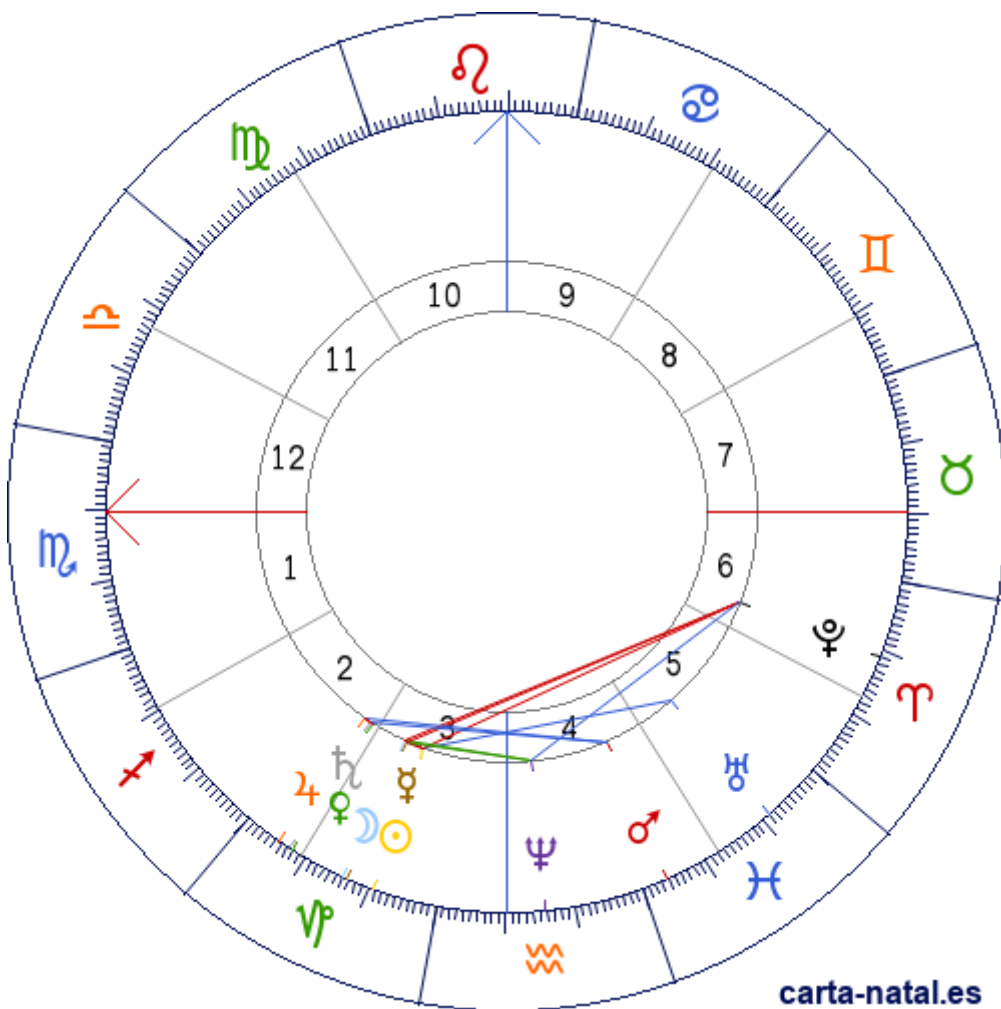

Carta natal

Salvador Brau

11/01/1842 01:30:00 (LMT)

11/01/1842 05:58:36 UT

18:05:12N 67:08:54W

Tropical/geocéntrico

Carta eclíptica

Casas: Placidus

ARMC: 132°46'35.97348"

carta-natal.es

Generalidades

Casas (Placidus)

C 1 (AC)	♏	10°12'38"
C 2	♏	09°25'49"
C 3	♏	09°16'58"
C 4	♏	10°19'24"
C 5	♏	12°09'05"
C 6	♏	12°42'01"
C 7	♏	10°12'38"
C 8	♏	09°25'49"
C 9	♏	09°16'58"
C 10 (MC)	♏	10°19'24"
C 11	♏	12°09'05"
C 12	♏	12°42'01"

Planetas

☉	♏	20°41'02"	3
☽	♏	16°00'16"	3
♀	♏	16°43'47"	3
♀	♏	07°47'46"	2 » 3
♂	♏	03°40'45"	4
♃	♏	05°33'47"	2 » 3
♃	♏	07°12'33"	2 » 3
♃	♏	21°09'54"	5
♃	♏	15°47'24"	4
♀	♏	18°57'30"	6

Aspectos

☉	0°	☽	4.68° (A)
☉	0°	♀	3.95° (A)
☉	60°	♃	0.48° (A)
☉	90°	♀	1.73° (S)
☽	0°	♀	0.73° (A)
☽	30°	♃	0.21° (S)
☽	90°	♀	2.95° (A)
♀	30°	♃	0.94° (S)
♀	90°	♀	2.23° (A)
♀	0°	♃	2.23° (S)
♀	0°	♃	0.59° (S)
♂	60°	♃	1.88° (A)
♂	60°	♃	3.53° (A)
♃	0°	♃	1.65° (A)
♃	60°	♀	3.17° (A)