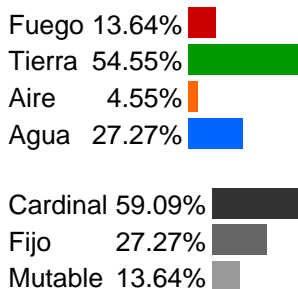

Carta natal

Salvador Brau

11/01/1842 01:30:00 (LMT)

11/01/1842 05:58:36 UT

18:05:12N 67:08:54W

Tropical/geocéntrico

Carta eclíptica

Casas: Placidus

ARMC: 132°46'35.97348"

carta-natal.es

Generalidades

Casas (Placidus)

C 1 (AC)	♏	10°12'38"
C 2	♏	09°25'49"
C 3	♏	09°16'58"
C 4	♏	10°19'24"
C 5	♏	12°09'05"
C 6	♏	12°42'01"
C 7	♏	10°12'38"
C 8	♏	09°25'49"
C 9	♏	09°16'58"
C 10 (MC)	♏	10°19'24"
C 11	♏	12°09'05"
C 12	♏	12°42'01"

Planetas

☉	♏	20°41'02"	3
☽	♏	16°00'16"	3
♀	♏	16°43'47"	3
♀	♏	07°47'46"	2 » 3
♂	♏	03°40'45"	4
♃	♏	05°33'47"	2 » 3
♃	♏	07°12'33"	2 » 3
♃	♏	21°09'54"	5
♃	♏	15°47'24"	4
♀	♏	18°57'30"	6

Aspectos

☉	0°	☽	4.68° (A)
☉	0°	♀	3.95° (A)
☉	60°	♃	0.48° (A)
☉	90°	♀	1.73° (S)
☽	0°	♀	0.73° (A)
☽	30°	♃	0.21° (S)
☽	90°	♀	2.95° (A)
♀	30°	♃	0.94° (S)
♀	90°	♀	2.23° (A)
♀	0°	♃	2.23° (S)
♀	0°	♃	0.59° (S)
♂	60°	♃	1.88° (A)
♂	60°	♃	3.53° (A)
♃	0°	♃	1.65° (A)
♃	60°	♀	3.17° (A)