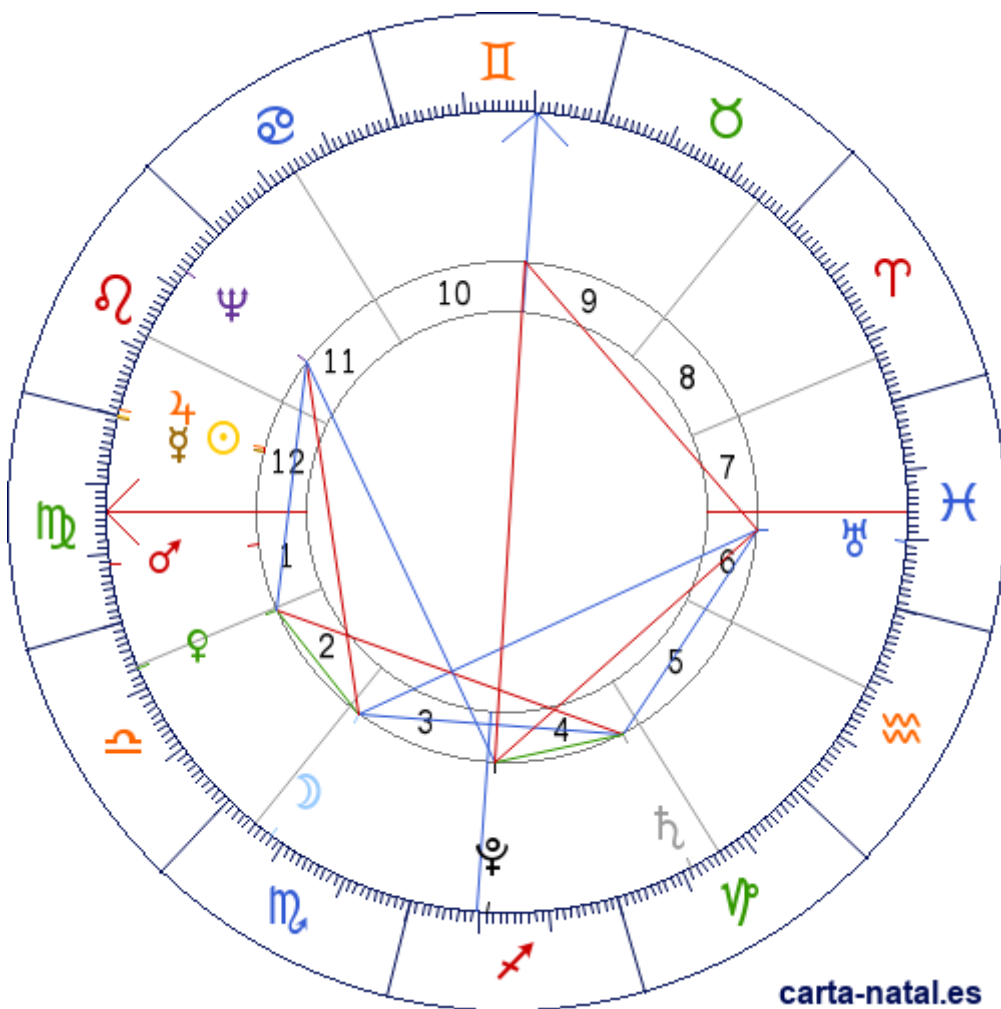

Carta natal

Luis XVI de Francia

23/08/1754 06:26:00 (LMT)

23/08/1754 06:17:28 UT

48:48:00N 02:08:00E

Tropical/geocéntrico

Carta eclíptica

Casas: Placidus

ARMC: 67°54'5.17284"

carta-natal.es

Generalidades

Casas (Placidus)

| | | |
|-----------|---|-----------|
| C 1 (AC) | ♌ | 13°55'00" |
| C 2 | ♍ | 06°28'17" |
| C 3 | ♎ | 05°00'24" |
| C 4 | ♏ | 09°34'21" |
| C 5 | ♐ | 15°57'51" |
| C 6 | ♑ | 17°47'01" |
| C 7 | ♒ | 13°55'00" |
| C 8 | ♓ | 06°28'17" |
| C 9 | ♈ | 05°00'24" |
| C 10 (MC) | ♉ | 09°34'21" |
| C 11 | ♊ | 15°57'51" |
| C 12 | ♋ | 17°47'01" |

Planetas

| | | | |
|---|---|--------------------|----|
| ☉ | ♋ | 29°55'36" | 12 |
| ☽ | ♋ | 07°52'55" | 3 |
| ♀ | ♋ | 00°14'22" <u>R</u> | 12 |
| ♁ | ♋ | 06°57'29" | 2 |
| ♂ | ♋ | 21°26'32" | 1 |
| ♃ | ♋ | 29°00'35" | 12 |
| ♅ | ♋ | 11°19'21" <u>R</u> | 4 |
| ♄ | ♋ | 09°44'22" <u>R</u> | 6 |
| ♆ | ♋ | 07°08'49" | 11 |
| ♇ | ♋ | 11°09'56" <u>E</u> | 4 |

Aspectos

| | | | |
|---|------|----|-----------|
| ☉ | 0° | ♀ | 0.31° (A) |
| ☉ | 0° | ♃ | 0.92° (S) |
| ☽ | 30° | ♀ | 0.92° (S) |
| ☽ | 60° | ♅ | 3.44° (A) |
| ☽ | 120° | ♄ | 1.86° (A) |
| ☽ | 90° | ♆ | 0.73° (S) |
| ♀ | 0° | ♃ | 1.23° (A) |
| ♀ | 90° | ♅ | 4.36° (A) |
| ♀ | 60° | ♆ | 0.19° (A) |
| ♅ | 60° | ♄ | 1.58° (S) |
| ♅ | 30° | ♀ | 0.16° (A) |
| ♄ | 90° | ♀ | 1.43° (S) |
| ♄ | 90° | MC | 0.17° (A) |
| ♆ | 120° | ♀ | 4.02° (A) |
| ♀ | 180° | MC | 1.59° (A) |