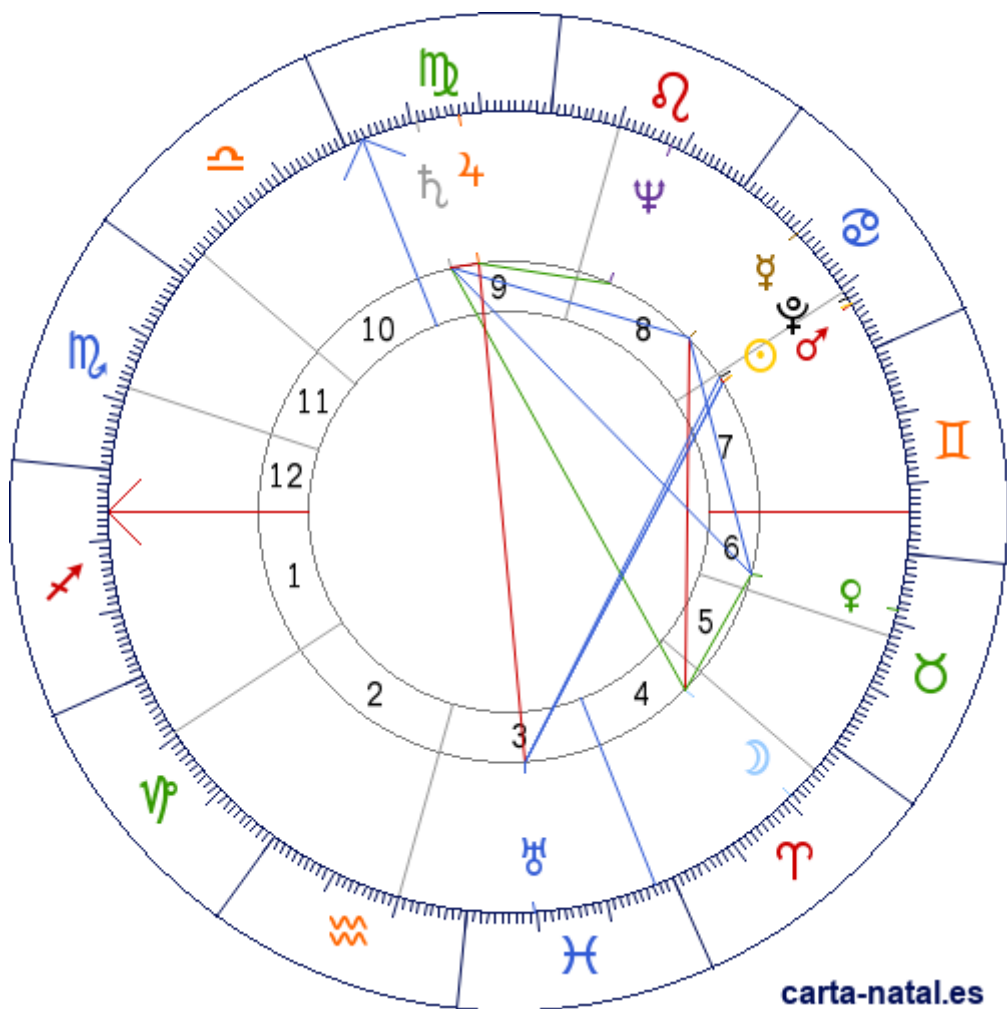

Carta natal

Frédéric Dard

29/06/1921 18:00:00 (WEST)
29/06/1921 17:00:00 UT

45:35:10N 05:16:25E

Tropical/geocéntrico
Carta eclíptica
Casas: Placidus

ARMC: 177°30'12.45996"

carta-natal.es

Generalidades

Casas (Placidus)

C 1 (AC)	♂	05°56'19"
C 2	♍	09°27'21"
C 3	♎	19°51'01"
C 4	♏	27°16'45"
C 5	♐	25°55'48"
C 6	♑	17°44'44"
C 7	♒	05°56'19"
C 8	♓	09°27'21"
C 9	♈	19°51'01"
C 10 (MC)	♉	27°16'45"
C 11	♊	25°55'48"
C 12	♋	17°44'44"

Planetas

☉	♋	07°21'58"	7 » 8
☾	♌	20°44'59"	4
☿	♏	20°02'09"R	8
♀	♌	21°44'05"	6
♂	♏	07°14'19"	7 » 8
♃	♏	13°03'24"	9
♄	♏	19°17'14"	9
♅	♌	09°32'49"R	3
♆	♏	12°09'12"	8
♇	♏	08°23'40"	7 » 8

Aspectos

☉	0°	♂	0.13° (S)
☉	120°	♄	2.18° (A)
☉	0°	♀	1.03° (A)
☾	90°	♀	0.71° (S)
☾	30°	♀	0.99° (A)
☾	150°	♄	1.46° (S)
♀	60°	♀	1.7° (S)
♀	60°	♄	0.75° (A)
♀	120°	♄	2.45° (S)
♂	120°	♄	2.31° (A)
♂	0°	♀	1.16° (A)
♃	0°	♄	6.23° (A)
♃	180°	♄	3.51° (S)
♃	30°	♄	0.9° (S)
♄	120°	♀	1.15° (A)