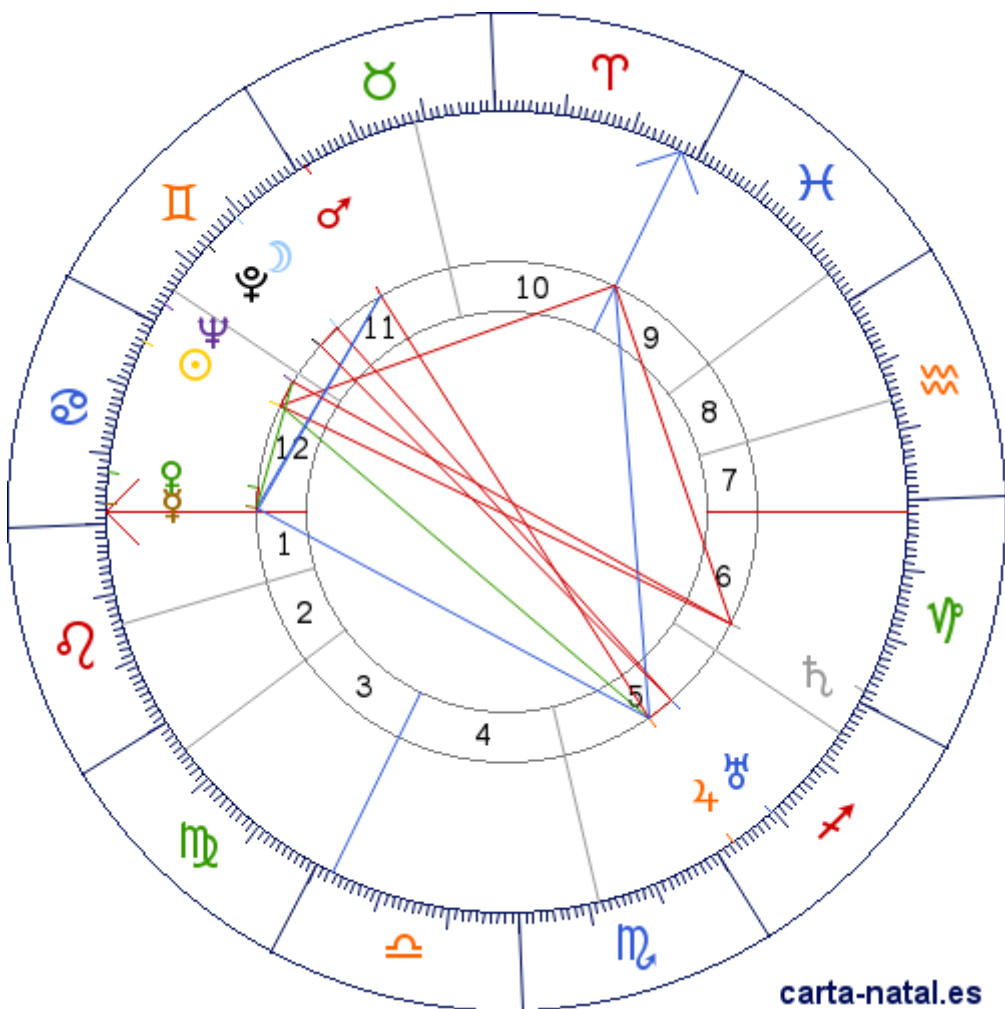

Carta natal

Louis Mountbatten

25/06/1900 06:00:00 (GMT)
25/06/1900 06:00:00 UT

51:29:00N 00:36:00W

Tropical/geocéntrico
Carta eclíptica
Casas: Placidus

ARMC: 02°19'21.79992"

carta-natal.es

Generalidades

Casas (Placidus)

| | | |
|-----------|---|-----------|
| C 1 (AC) | ♈ | 28°15'51" |
| C 2 | ♉ | 14°25'51" |
| C 3 | ♊ | 04°38'49" |
| C 4 | ♋ | 02°31'54" |
| C 5 | ♌ | 11°26'45" |
| C 6 | ♍ | 24°41'22" |
| C 7 | ♎ | 28°15'51" |
| C 8 | ♏ | 14°25'51" |
| C 9 | ♐ | 04°38'49" |
| C 10 (MC) | ♑ | 02°31'54" |
| C 11 | ♒ | 11°26'45" |
| C 12 | ♓ | 24°41'22" |

Planetas

| | | | |
|---|---|------------|--------|
| ☉ | ♓ | 03°11'36" | 12 |
| ☾ | ♓ | 10°50'0" | 11 |
| ☿ | ♓ | 27°08'04" | 12 » 1 |
| ♀ | ♓ | 22°38'14"R | 12 |
| ♂ | ♋ | 28°28'33" | 11 |
| ♃ | ♋ | 02°41'46"R | 5 |
| ♄ | ♋ | 01°38'05"R | 6 |
| ♅ | ♋ | 09°32'28"R | 5 |
| ♆ | ♋ | 26°58'16" | 12 |
| ♇ | ♋ | 16°35'12" | 11 |

Aspectos

| | | | |
|---|------|----|-----------|
| ☉ | 150° | ♄ | 0.5° (S) |
| ☉ | 180° | ♄ | 1.56° (S) |
| ☉ | 0° | ♅ | 6.22° (S) |
| ☉ | 90° | MC | 0.66° (A) |
| ☾ | 180° | ♅ | 1.29° (S) |
| ☾ | 0° | ♆ | 5.75° (A) |
| ♀ | 0° | ♀ | 4.5° (S) |
| ♀ | 60° | ♂ | 1.34° (A) |
| ♀ | 120° | ♃ | 5.56° (A) |
| ♀ | 30° | ♅ | 0.16° (S) |
| ♀ | 0° | AC | 1.13° (S) |
| ♂ | 180° | ♃ | 4.22° (A) |
| ♂ | 60° | AC | 0.21° (A) |
| ♃ | 0° | ♅ | 6.85° (S) |
| ♃ | 120° | MC | 0.16° (A) |