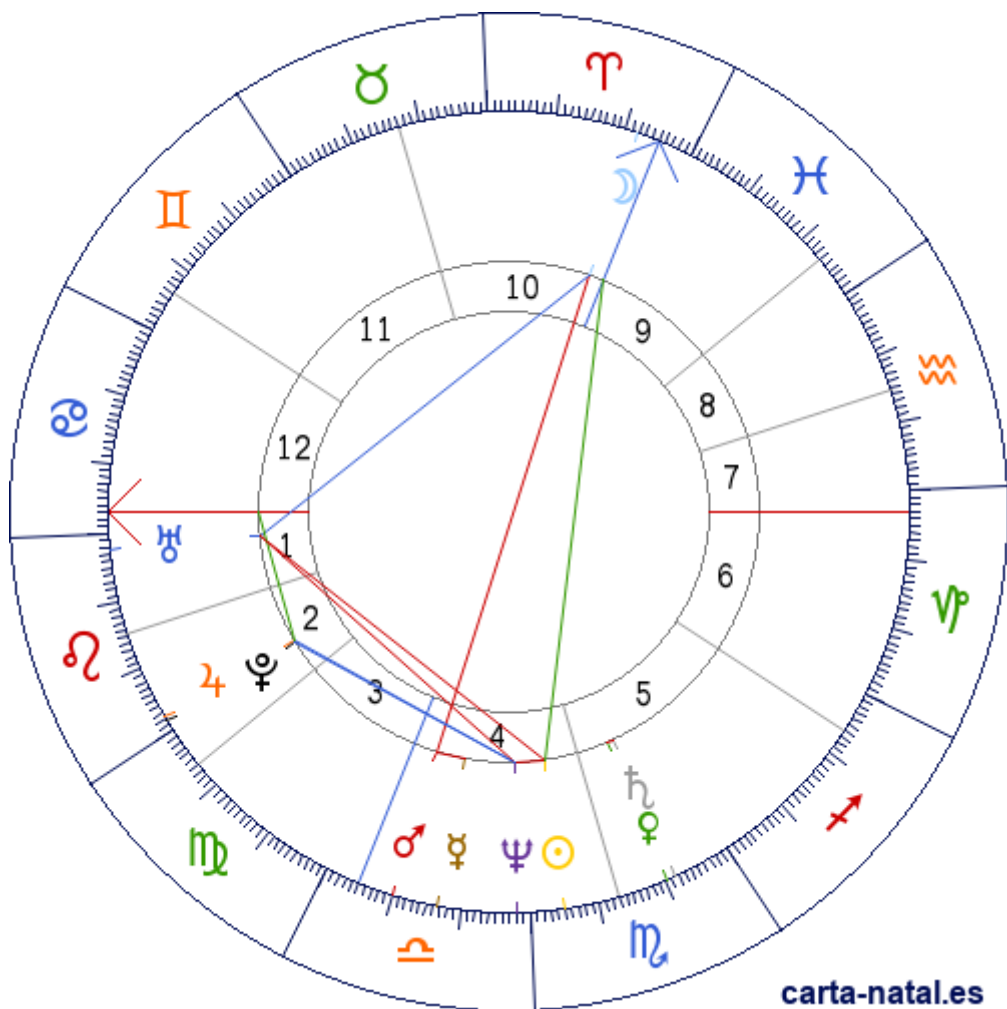

Carta natal

Bill Gates

28/10/1955 22:00:00 (PST)

29/10/1955 06:00:00 UT

47:36:22N 122:19:55W

Tropical/geocéntrico

Carta eclíptica

Casas: Placidus

ARMC: 04°27'57.32064"

carta-natal.es

Generalidades

Fuego 36.36%

Tierra 0%

Aire 22.73%

Agua 40.91%

Cardinal 59.09%

Planetas

☉	♉	05°02'23"	4
☾	♊	08°14'54"	10
♀	♌	16°36'03"	4
♁	♎	20°13'53"	5
♂	♏	10°07'07"	4
♃	♍	27°47'04"	2
♄	♎	21°35'30"	5
♅	♏	02°17'21"	1
♆	♌	28°14'31"	4
♇	♍	28°20'43"	2

Aspectos

☉	90°	♈	2.75° (S)
☉	0°	♊	6.8° (S)
☉	150°	MC	0.17° (A)
☾	180°	♂	1.87° (A)
☾	120°	♈	5.96° (S)
♀	0°	♂	6.48° (S)
♀	0°	♄	1.36° (A)
♃	60°	♊	0.46° (A)
♃	0°	♀	0.56° (A)
♃	30°	AC	0.82° (A)
♈	90°	♊	4.05° (A)
♊	60°	♀	0.1° (A)