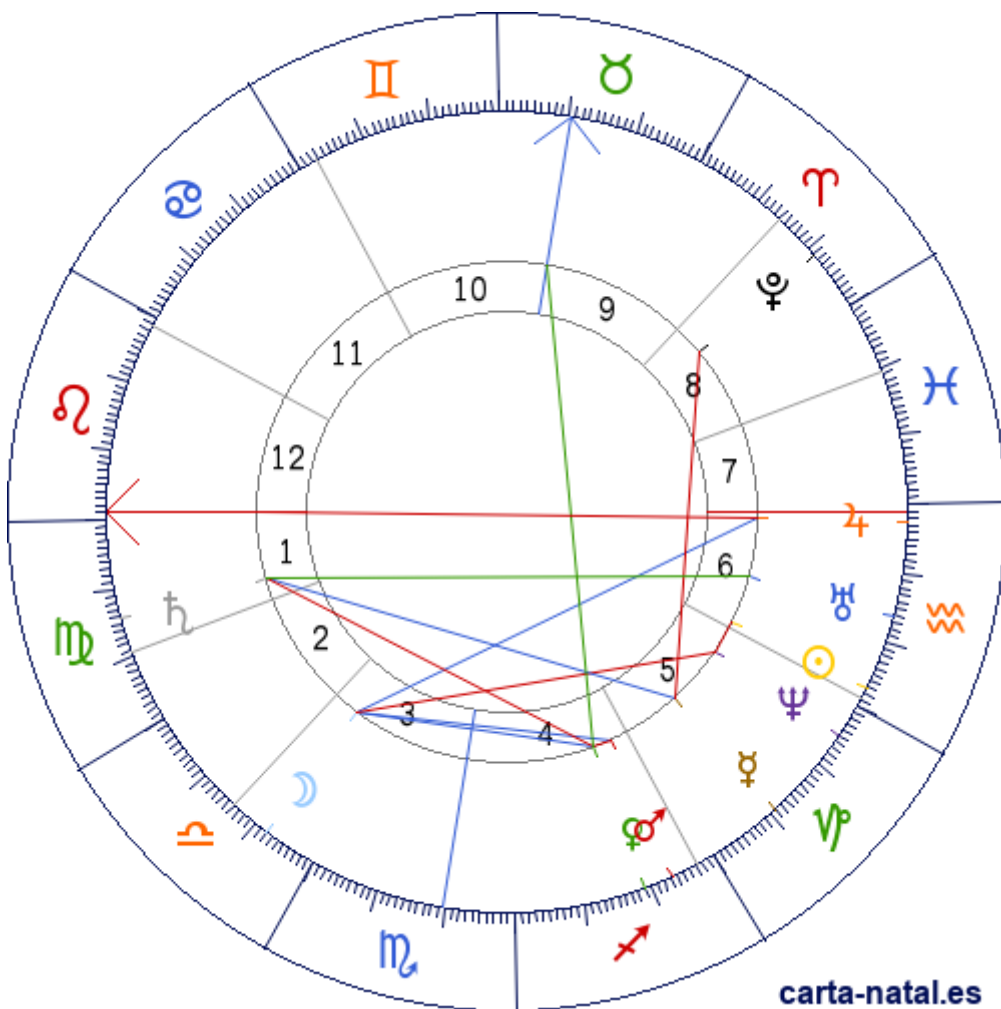

Carta natal

Édouard Manet

23/01/1832 19:00:00 (LMT)

23/01/1832 18:50:36 UT

48:51:12N 02:20:56E

Tropical/geocéntrico

Carta eclíptica

Casas: Placidus

ARMC: 47°06'14.86548"

carta-natal.es

Generalidades

Fuego 36.36%   
 Tierra 27.27%   
 Aire 36.36%   
 Agua 0%

Cardinal 31.82%   
 Fijo 45.45%   
 Mutable 22.73%

Casas (Placidus)

|           |   |           |
|-----------|---|-----------|
| C 1 (AC)  | ♐ | 28°53'02" |
| C 2       | ♑ | 19°26'54" |
| C 3       | ♒ | 15°57'04" |
| C 4       | ♈ | 19°33'30" |
| C 5       | ♉ | 27°15'43" |
| C 6       | ♊ | 01°11'48" |
| C 7       | ♋ | 28°53'02" |
| C 8       | ♌ | 19°26'54" |
| C 9       | ♍ | 15°57'04" |
| C 10 (MC) | ♎ | 19°33'30" |
| C 11      | ♏ | 27°15'43" |
| C 12      | ♐ | 01°11'48" |

Planetas

|   |   |                    |       |
|---|---|--------------------|-------|
| ☉ | ♊ | 02°50'55"          | 6     |
| ☾ | ♉ | 22°04'26"          | 3     |
| ☿ | ♊ | 10°54'30"          | 5     |
| ♀ | ♈ | 19°01'13"          | 4     |
| ♂ | ♈ | 23°14'55"          | 4     |
| ♃ | ♊ | 27°27'37"          | 6 » 7 |
| ♄ | ♑ | 14°21'13" <u>R</u> | 1     |
| ♅ | ♊ | 13°51'05"          | 6     |
| ♆ | ♊ | 24°59'20"          | 5     |
| ♇ | ♈ | 08°48'48"          | 8     |

Aspectos

|   |      |    |           |
|---|------|----|-----------|
| ☉ | 0°   | ♊  | 7.86° (S) |
| ☾ | 60°  | ♋  | 3.05° (S) |
| ☾ | 60°  | ♌  | 1.17° (A) |
| ☾ | 120° | ♈  | 5.39° (A) |
| ☾ | 90°  | ♊  | 2.92° (A) |
| ♀ | 120° | ♈  | 3.45° (A) |
| ♀ | 90°  | ♋  | 2.1° (S)  |
| ♀ | 0°   | ♌  | 4.23° (A) |
| ♀ | 90°  | ♈  | 4.67° (S) |
| ♀ | 150° | MC | 0.54° (S) |
| ♃ | 180° | AC | 1.42° (S) |
| ♄ | 150° | ♈  | 0.5° (A)  |