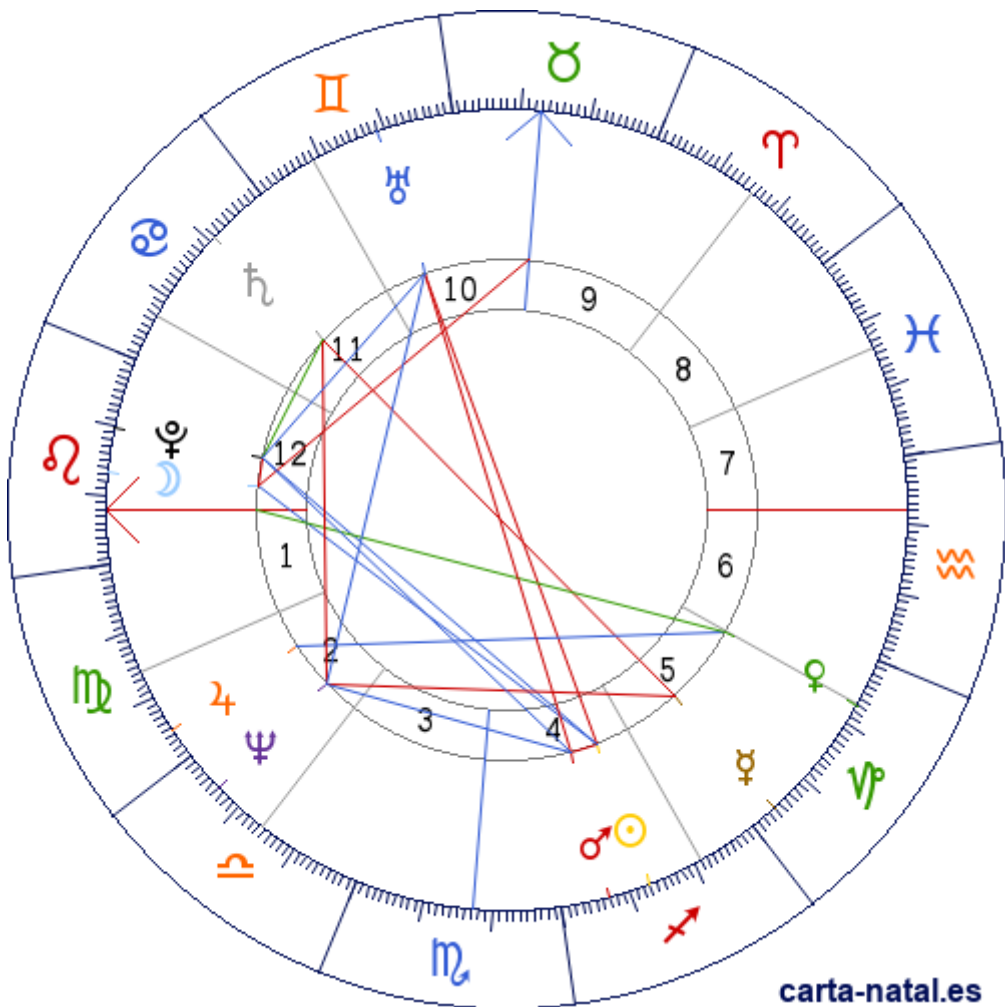

**Carta natal**

**Dennis Wilson**

04/12/1944 22:56:00 (PWT)

05/12/1944 05:56:00 UT

34:03:08N 118:14:37W

Tropical/geocéntrico

Carta eclíptica

Casas: Placidus

ARMC: 44°40'0.8148"

carta-natal.es

Generalidades

Fuego 54.55%

Tierra 31.82%

Aire 9.09%

Agua 4.55%

Cardinal 27.27%

**Planetas**

|   |   |            |       |
|---|---|------------|-------|
| ☉ | ♈ | 12°59'22"  | 4     |
| ☾ | ♊ | 16°43'49"  | 12    |
| ♀ | ♍ | 04°01'37"  | 5     |
| ♀ | ♍ | 22°52'39"  | 5 » 6 |
| ♂ | ♌ | 06°51'37"  | 4     |
| ♃ | ♉ | 25°18'18"  | 2     |
| ♁ | ♈ | 09°10'32"R | 11    |
| ♁ | ♈ | 11°01'53"R | 10    |
| ♃ | ♊ | 06°06'59"  | 2     |
| ♁ | ♈ | 10°08'20"R | 12    |

**Aspectos**

|   |      |    |           |
|---|------|----|-----------|
| ☉ | 120° | ☾  | 3.74° (S) |
| ☉ | 0°   | ♂  | 6.13° (S) |
| ☉ | 180° | ♁  | 1.96° (S) |
| ☉ | 120° | ♁  | 2.85° (S) |
| ☾ | 0°   | ♁  | 6.59° (S) |
| ☾ | 90°  | MC | 0.4° (S)  |
| ♀ | 180° | ♁  | 5.15° (A) |
| ♀ | 90°  | ♃  | 2.09° (A) |
| ♀ | 120° | ♃  | 2.43° (A) |
| ♀ | 150° | AC | 0.77° (A) |
| ♂ | 180° | ♁  | 4.17° (A) |
| ♂ | 60°  | ♃  | 0.74° (S) |
| ♂ | 120° | ♁  | 3.28° (A) |
| ♁ | 90°  | ♃  | 3.06° (A) |
| ♁ | 30°  | ♁  | 0.96° (S) |