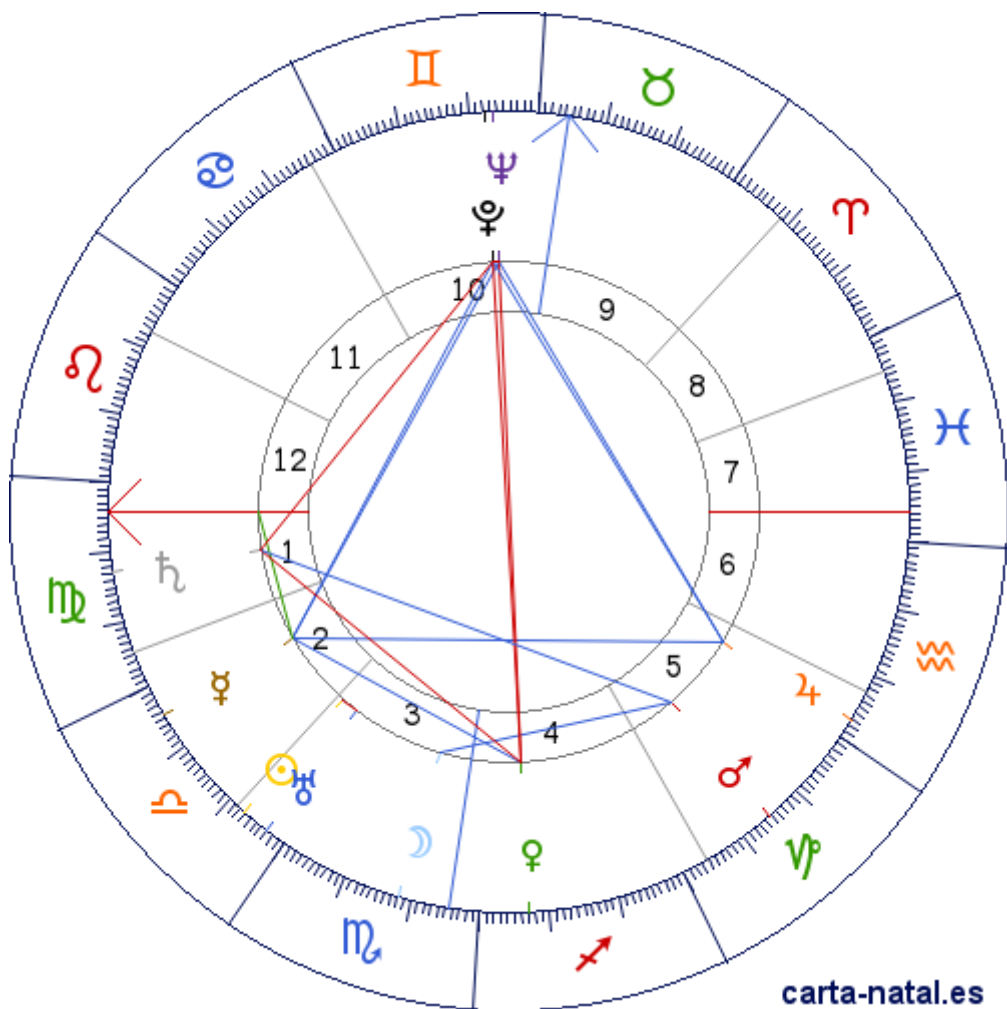

Carta natal

Michael Collins

16/10/1890 01:54:32 (LMT)
16/10/1890 02:30:01 UT

51:37:23N 08:52:14W

Tropical/geocéntrico
Carta eclíptica
Casas: Placidus

ARMC: 53°11'52.36512"

carta-natal.es

Generalidades

Casas (Placidus)

| | | |
|-----------|---|-----------|
| C 1 (AC) | ♌ | 04°09'45" |
| C 2 | ♌ | 24°34'13" |
| C 3 | ♈ | 21°16'32" |
| C 4 | ♌ | 25°32'12" |
| C 5 | ♍ | 03°53'17" |
| C 6 | ♎ | 07°23'09" |
| C 7 | ♏ | 04°09'45" |
| C 8 | ♏ | 24°34'13" |
| C 9 | ♐ | 21°16'32" |
| C 10 (MC) | ♑ | 25°32'12" |
| C 11 | ♒ | 03°53'17" |
| C 12 | ♓ | 07°23'09" |

Planetas

| | | | |
|---|---|--------------------|----|
| ☉ | ♈ | 22°41'11" | 3 |
| ☾ | ♌ | 18°09'59" | 3 |
| ☿ | ♈ | 04°39'02" | 2 |
| ♀ | ♌ | 06°58'14" | 4 |
| ♂ | ♍ | 14°51'13" | 5 |
| ♃ | ♎ | 02°50'03" | 5 |
| ♄ | ♌ | 12°50'54" | 1 |
| ♅ | ♈ | 26°47'49" | 3 |
| ♆ | ♏ | 06°27'53" <u>R</u> | 10 |
| ♇ | ♏ | 07°38'09" <u>R</u> | 10 |

Aspectos

| | | | |
|---|------|----|-----------|
| ☉ | 0° | ♏ | 4.11° (A) |
| ☾ | 60° | ♂ | 3.31° (S) |
| ☿ | 60° | ♀ | 2.32° (A) |
| ♀ | 120° | ♃ | 1.82° (S) |
| ♀ | 120° | ♄ | 1.81° (A) |
| ♀ | 120° | ♅ | 2.99° (A) |
| ♀ | 30° | AC | 0.49° (A) |
| ♀ | 90° | ♄ | 5.88° (A) |
| ♀ | 180° | ♄ | 0.51° (S) |
| ♀ | 180° | ♅ | 0.67° (A) |
| ♂ | 120° | ♄ | 2.01° (S) |
| ♃ | 120° | ♄ | 3.63° (A) |
| ♃ | 120° | ♅ | 4.8° (A) |
| ♄ | 90° | ♅ | 5.21° (S) |
| ♄ | 0° | ♅ | 1.17° (S) |