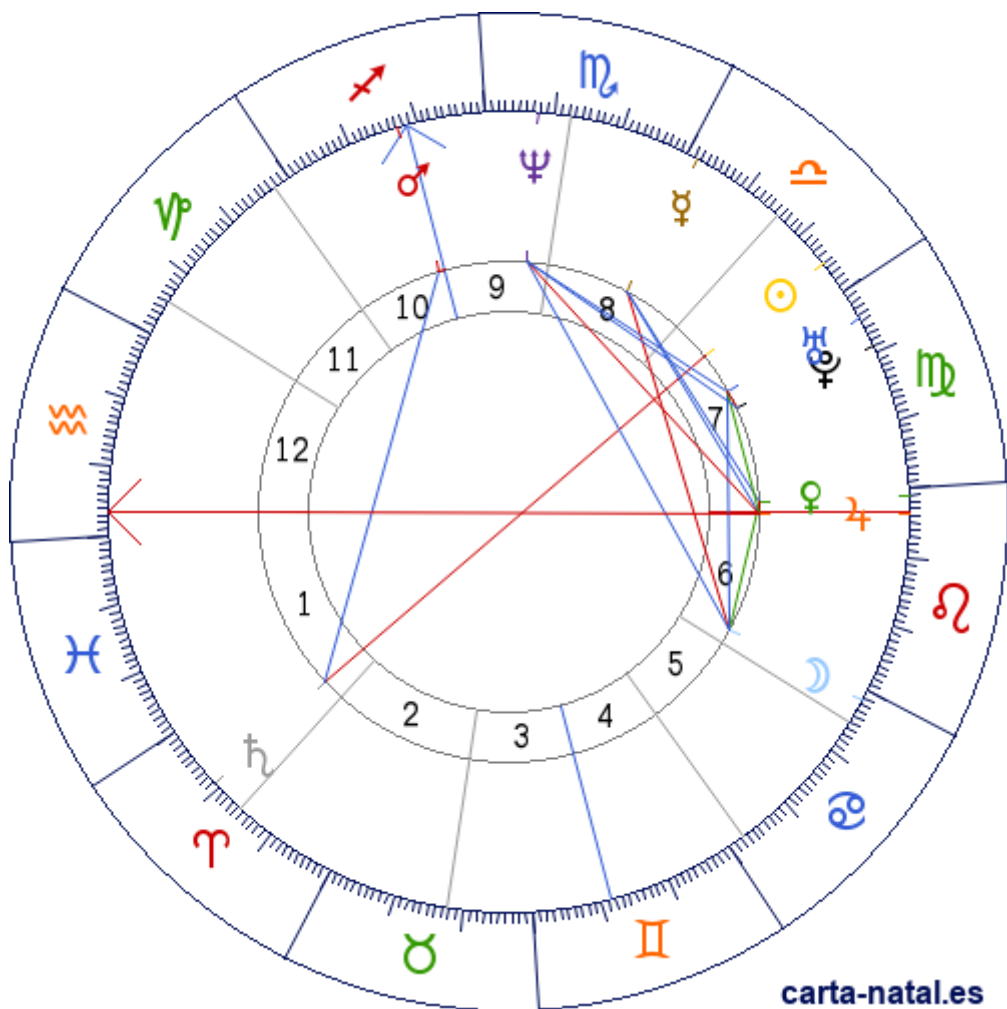

Carta natal

Moon Unit Zappa

28/09/1967 17:08:00 (EDT)

28/09/1967 21:08:00 UT

40:42:51N 74:00:21W

Tropical/geocéntrico

Carta eclíptica

Casas: Placidus

ARMC: 249°56'41.0838"

Generalidades

Fuego 36.36%

Tierra 9.09%

Aire 36.36%

Agua 18.18%

Cardinal 40.91%

Fijo 31.82%

♆ ♎ 20°59'04" 7

Aspectos

☉ 180° ♅ 4.29° (A)

☽ 90° ♀ 0.12° (S)

☽ 30° ♀ 0.4° (A)

☽ 60° ♃ 3.1° (S)

☽ 120° ♃ 6.18° (S)

♀ 60° ♀ 0.52° (A)

♃ 0° ♆ 4.49° (S)

60°

1.41° (A)

---