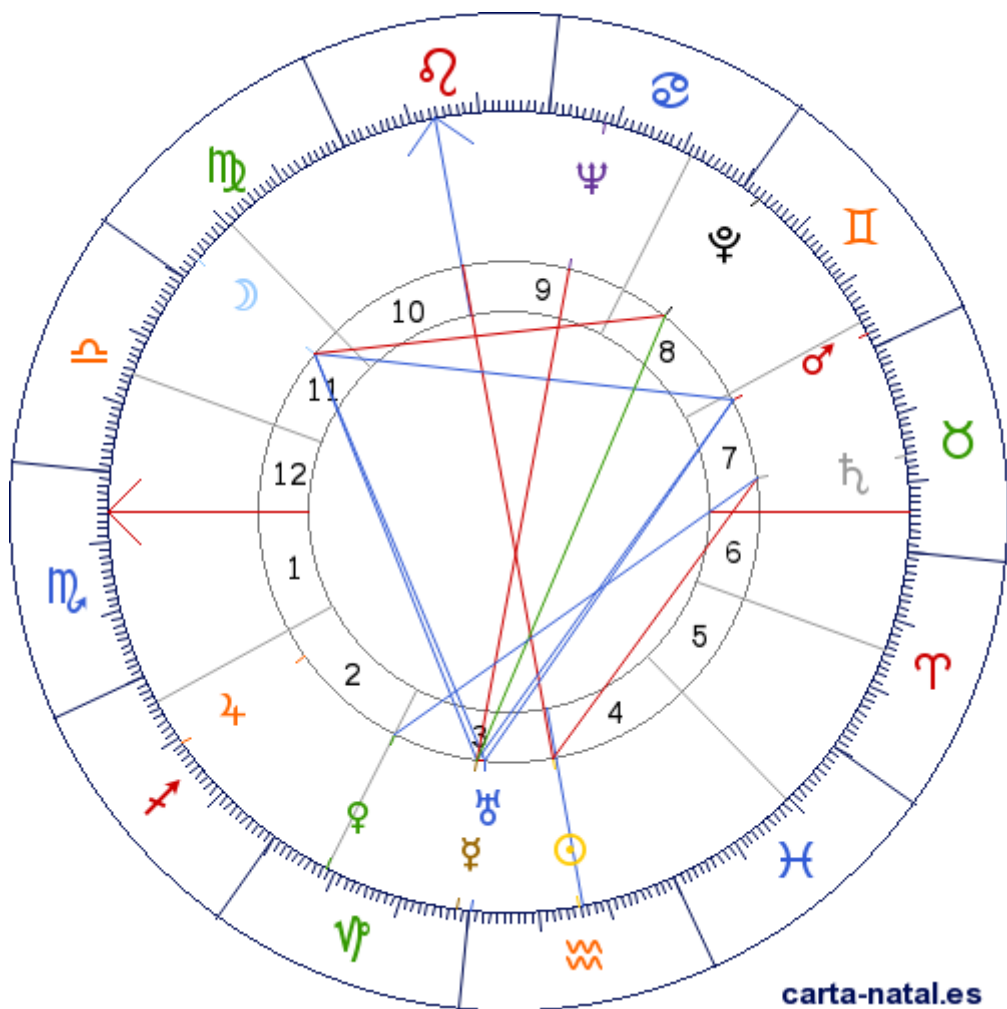

Carta natal

Eva Braun

06/02/1912 00:30:00 (CET)

05/02/1912 23:30:00 UT

48:08:15N 11:34:32E

Tropical/geocéntrico

Carta eclíptica

Casas: Placidus

ARMC: 138°49'38.47044"

carta-natal.es

Generalidades

Casas (Placidus)

| | | |
|-----------|---|-----------|
| C 1 (AC) | ♈ | 05°41'07" |
| C 2 | ♉ | 03°57'41" |
| C 3 | ♊ | 08°33'23" |
| C 4 | ♋ | 16°22'05" |
| C 5 | ♌ | 19°31'36" |
| C 6 | ♍ | 15°29'09" |
| C 7 | ♎ | 05°41'07" |
| C 8 | ♏ | 03°57'41" |
| C 9 | ♐ | 08°33'23" |
| C 10 (MC) | ♑ | 16°22'05" |
| C 11 | ♒ | 19°31'36" |
| C 12 | ♓ | 15°29'09" |

Planetas

| | | | |
|---|---|------------|-------|
| ☉ | ♈ | 15°49'40" | 3 » 4 |
| ☾ | ♏ | 26°39'59" | 11 |
| ♀ | ♊ | 28°18'10" | 3 |
| ♀ | ♊ | 08°30'05" | 2 » 3 |
| ♂ | ♏ | 02°04'04" | 7 » 8 |
| ♃ | ♉ | 10°56'58" | 2 |
| ♄ | ♎ | 13°43'22" | 7 |
| ♁ | ♋ | 00°20'56" | 3 |
| ♃ | ♐ | 21°46'25"R | 9 |
| ♀ | ♏ | 27°09'57"R | 8 |

Aspectos

| | | | |
|---|------|----|-----------|
| ☉ | 90° | ♄ | 2.11° (S) |
| ☉ | 180° | MC | 0.54° (S) |
| ☾ | 120° | ♀ | 1.64° (A) |
| ☾ | 120° | ♂ | 5.4° (A) |
| ☾ | 120° | ♁ | 3.68° (A) |
| ☾ | 90° | ♀ | 0.5° (A) |
| ♀ | 120° | ♂ | 3.77° (A) |
| ♀ | 0° | ♁ | 2.05° (A) |
| ♀ | 180° | ♃ | 6.53° (S) |
| ♀ | 150° | ♀ | 1.14° (S) |
| ♀ | 120° | ♄ | 5.22° (A) |
| ♂ | 120° | ♁ | 1.72° (S) |