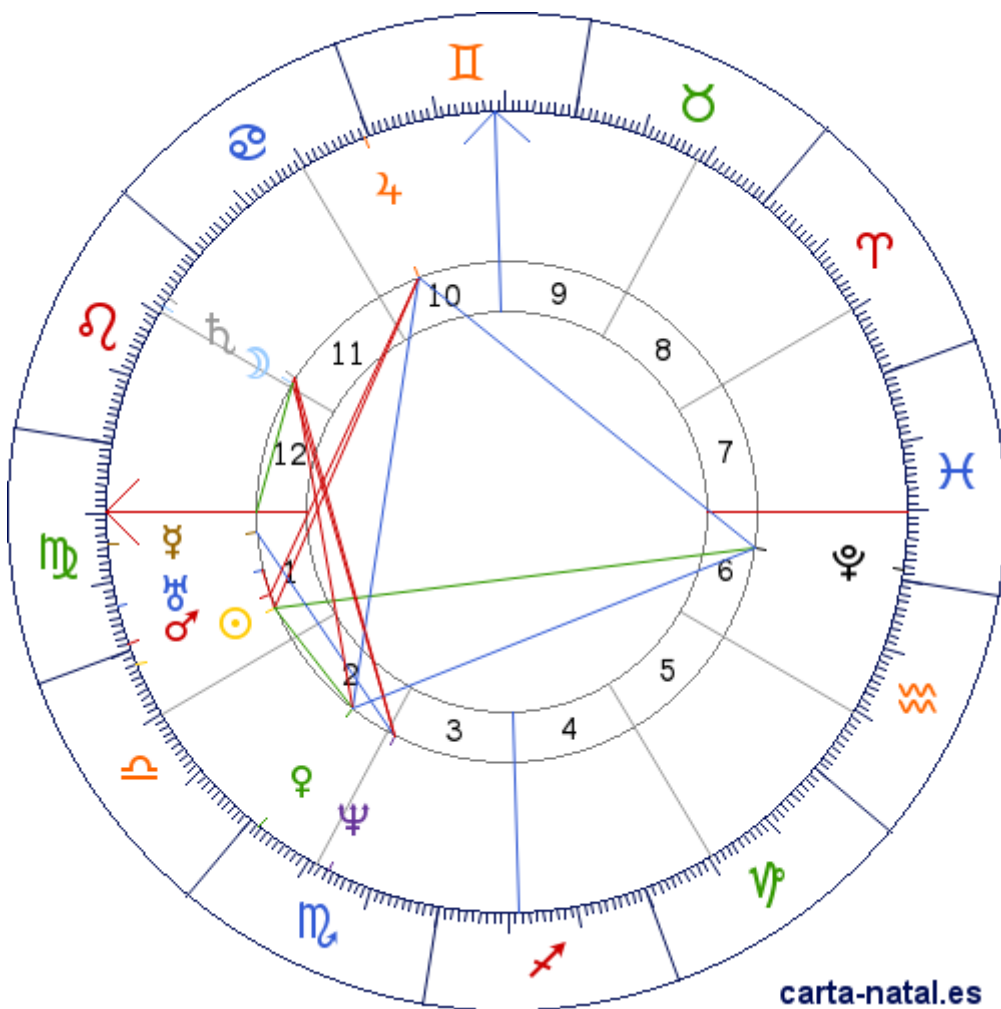

Carta natal

Luisa Cáceres de Arismendi

25/09/1799 04:22:40 (CMT)
25/09/1799 08:50:20 UT

10:29:17N 66:52:45W

Tropical/geocéntrico
Carta eclíptica
Casas: Placidus

ARMC: 69°51'28.28592"

carta-natal.es

Generalidades

Casas (Placidus)

| | | |
|-----------|---|-----------|
| C 1 (AC) | ♌ | 09°46'48" |
| C 2 | ♍ | 10°11'08" |
| C 3 | ♎ | 11°19'49" |
| C 4 | ♏ | 11°24'17" |
| C 5 | ♐ | 10°26'45" |
| C 6 | ♑ | 09°41'18" |
| C 7 | ♒ | 09°46'48" |
| C 8 | ♓ | 10°11'08" |
| C 9 | ♈ | 11°19'49" |
| C 10 (MC) | ♉ | 11°24'17" |
| C 11 | ♊ | 10°26'45" |
| C 12 | ♋ | 09°41'18" |

Planetas

| | | | |
|---|---|--------------------|---------|
| ☉ | ♈ | 02°15'20" | 1 |
| ☾ | ♎ | 08°56'55" | 11 » 12 |
| ☿ | ♎ | 14°29'12" | 1 |
| ♀ | ♎ | 01°37'28" <u>E</u> | 2 |
| ♂ | ♎ | 28°56'09" | 1 |
| ♃ | ♎ | 00°28'28" | 10 |
| ♄ | ♎ | 07°25'31" | 11 » 12 |
| ♅ | ♎ | 23°20'41" | 1 |
| ♆ | ♎ | 13°17'56" | 3 |
| ♇ | ♎ | 01°25'18" <u>R</u> | 6 |

Aspectos

| | | | |
|---|------|----|-----------|
| ☉ | 30° | ♀ | 0.63° (S) |
| ☉ | 0° | ♂ | 3.32° (S) |
| ☉ | 90° | ♃ | 1.78° (S) |
| ☉ | 150° | ♅ | 0.83° (S) |
| ☾ | 0° | ♄ | 1.52° (S) |
| ☾ | 90° | ♆ | 4.35° (A) |
| ☾ | 30° | AC | 0.83° (S) |
| ♀ | 60° | ♆ | 1.19° (S) |
| ♀ | 120° | ♃ | 1.15° (A) |
| ♀ | 90° | ♄ | 5.8° (S) |
| ♀ | 120° | ♅ | 0.2° (S) |
| ♂ | 90° | ♃ | 1.54° (A) |
| ♂ | 0° | ♅ | 5.59° (S) |
| ♃ | 120° | ♅ | 0.95° (A) |
| ♄ | 90° | ♆ | 5.87° (A) |