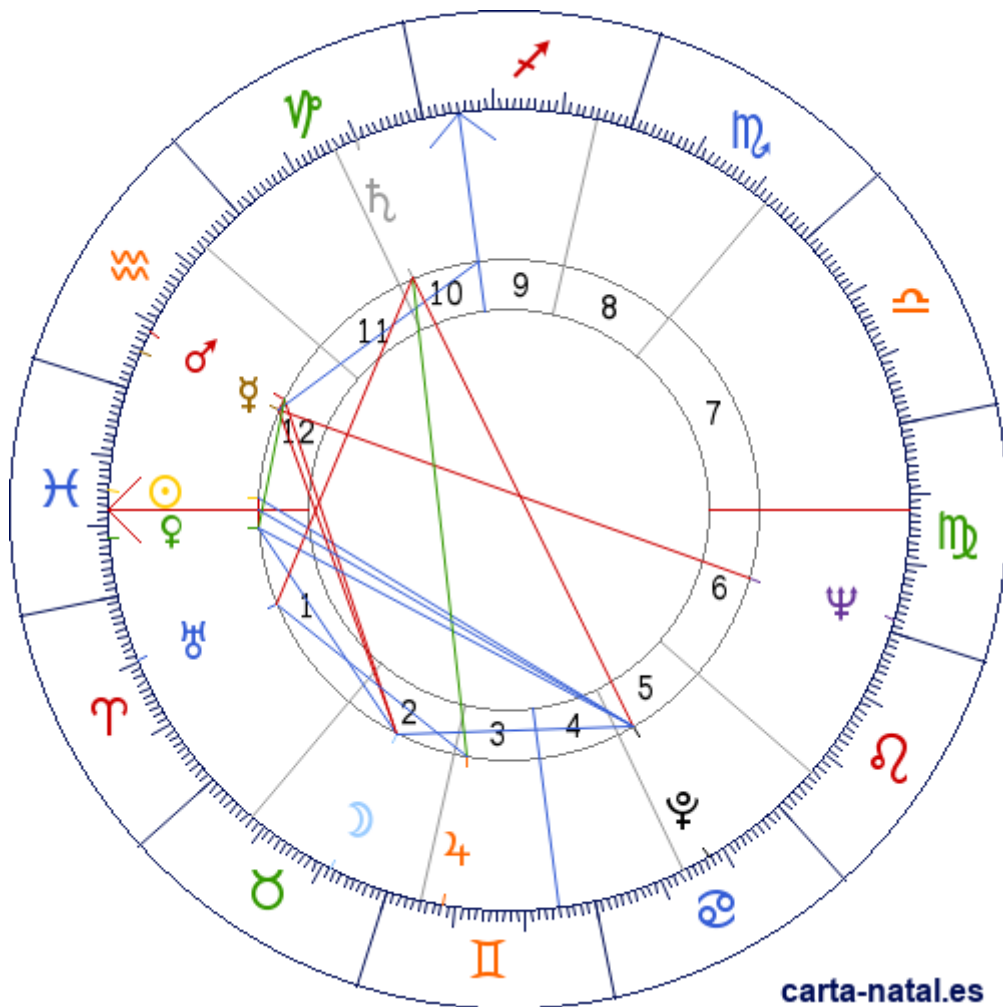

Carta natal

Lorin Maazel

06/03/1930 06:35:00 (WET)

06/03/1930 06:35:00 UT

48:53:00N 02:16:00E

Tropical/geocéntrico

Carta eclíptica

Casas: Placidus

ARMC: 264°17'16.50696"