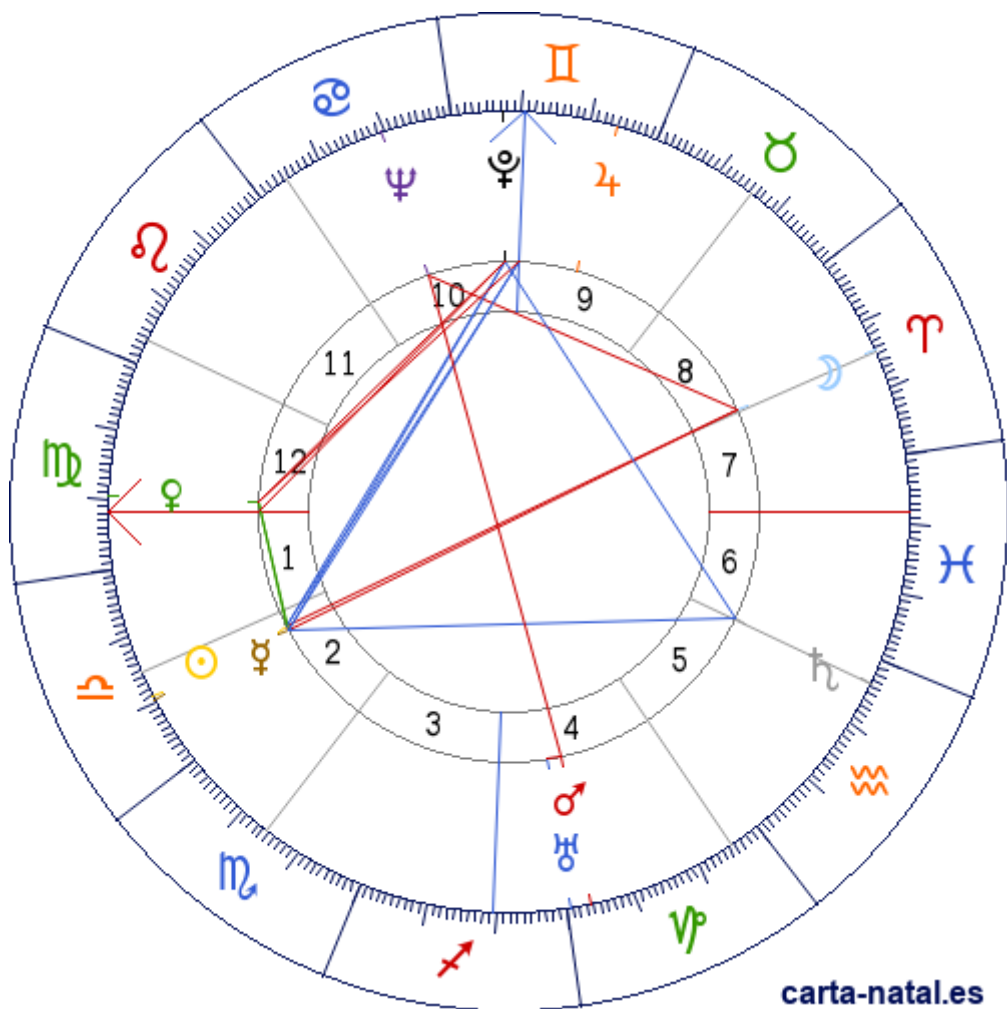

Carta natal

Yves Allégret

13/10/1905 03:51:00 (PMT)
13/10/1905 03:41:39 UT

48:55:00N 02:17:00E

Tropical/geocéntrico
Carta eclíptica
Casas: Placidus

ARMC: 78°43'48.93528"

carta-natal.es

Generalidades

Casas (Placidus)

| | | |
|-----------|---|-----------|
| C 1 (AC) | ♌ | 21°48'0" |
| C 2 | ♈ | 15°18'12" |
| C 3 | ♉ | 14°41'05" |
| C 4 | ♊ | 19°38'24" |
| C 5 | ♋ | 25°29'33" |
| C 6 | ♌ | 26°28'45" |
| C 7 | ♍ | 21°48'0" |
| C 8 | ♎ | 15°18'12" |
| C 9 | ♏ | 14°41'05" |
| C 10 (MC) | ♐ | 19°38'24" |
| C 11 | ♑ | 25°29'33" |
| C 12 | ♒ | 26°28'45" |

Planetas

| | | | |
|---|---|------------------------|--------|
| ☉ | ♈ | 19°08'10" | 2 |
| ☾ | ♎ | 15°48'20" | 8 |
| ♀ | ♈ | 19°42'22" | 2 |
| ♀ | ♌ | 19°24'58" | 12 » 1 |
| ♂ | ♋ | 03°36'58" | 4 |
| ♃ | ♐ | 06°00'06" ^R | 9 |
| ♄ | ♏ | 26°29'05" ^R | 6 |
| ♅ | ♋ | 00°43'05" | 4 |
| ♆ | ♑ | 10°25'01" ^E | 10 |
| ♇ | ♐ | 22°40'12" ^R | 10 |

Aspectos

| | | | |
|---|------|----|-----------|
| ☉ | 180° | ☾ | 3.33° (A) |
| ☉ | 0° | ♀ | 0.57° (S) |
| ☉ | 30° | ♀ | 0.28° (S) |
| ☉ | 120° | ♁ | 3.53° (A) |
| ☉ | 120° | MC | 0.5° (S) |
| ☾ | 180° | ♀ | 3.9° (A) |
| ☾ | 90° | ♁ | 5.39° (S) |
| ♀ | 30° | ♀ | 0.29° (S) |
| ♀ | 120° | ♄ | 6.78° (A) |
| ♀ | 120° | ♁ | 2.96° (A) |
| ♀ | 120° | MC | 0.07° (A) |
| ♀ | 90° | ♁ | 3.25° (A) |
| ♀ | 90° | MC | 0.22° (S) |
| ♂ | 0° | ♅ | 2.9° (S) |
| ♂ | 180° | ♁ | 6.8° (A) |