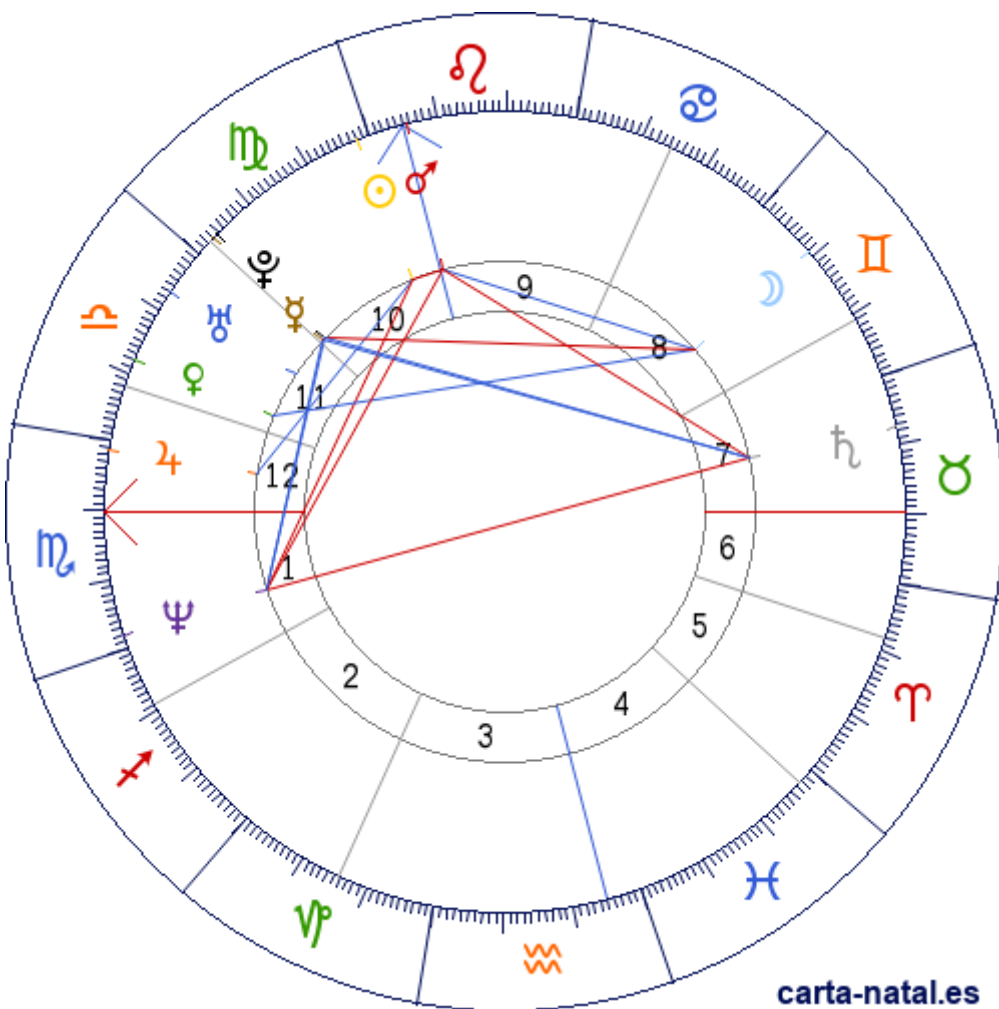

Carta natal

Claudia Schiffer

25/08/1970 12:10:00 (CET)

25/08/1970 11:10:00 UT

51:33:00N 06:36:00E

Tropical/geocéntrico

Carta eclíptica

Casas: Placidus

ARMC: 147°24'11.70576"

carta-natal.es

Generalidades

|                 |   |
|-----------------|---|
| Fuego 18.18%    | ■ |
| Tierra 31.82%   | ■ |
| Aire 27.27%     | ■ |
| Agua 22.73%     | ■ |
| Cardinal 13.64% | ■ |
| Fijo 45.45%     | ■ |
| Mutable 40.91%  | ■ |

Planetas

|   |   |           |         |
|---|---|-----------|---------|
| ☉ | ♑ | 01°49'57" | 10      |
| ☾ | ♏ | 20°48'12" | 8       |
| ☿ | ♑ | 26°56'57" | 10 » 11 |
| ♀ | ♑ | 17°48'51" | 11      |
| ♂ | ♐ | 24°26'12" | 9 » 10  |
| ♃ | ♓ | 01°25'28" | 12      |
| ♄ | ♒ | 22°31'51" | 7       |
| ♅ | ♒ | 06°52'43" | 11      |
| ♆ | ♒ | 28°11'06" | 1       |
| ♇ | ♑ | 26°16'19" | 10 » 11 |

Aspectos

|   |      |    |           |
|---|------|----|-----------|
| ☉ | 0°   | ♂  | 7.4° (S)  |
| ☉ | 60°  | ♃  | 0.41° (S) |
| ☉ | 90°  | ♄  | 3.65° (S) |
| ☾ | 120° | ♀  | 2.99° (S) |
| ☾ | 60°  | ♂  | 3.63° (A) |
| ☾ | 90°  | ♅  | 5.47° (A) |
| ♀ | 120° | ♄  | 4.42° (S) |
| ♀ | 60°  | ♄  | 1.24° (A) |
| ♀ | 0°   | ♅  | 0.68° (S) |
| ♂ | 90°  | ♄  | 1.91° (S) |
| ♂ | 90°  | ♄  | 3.75° (A) |
| ♂ | 0°   | MC | 0.69° (S) |
| ♄ | 180° | ♄  | 5.65° (A) |
| ♄ | 120° | ♅  | 3.74° (S) |
| ♄ | 60°  | ♅  | 1.91° (A) |