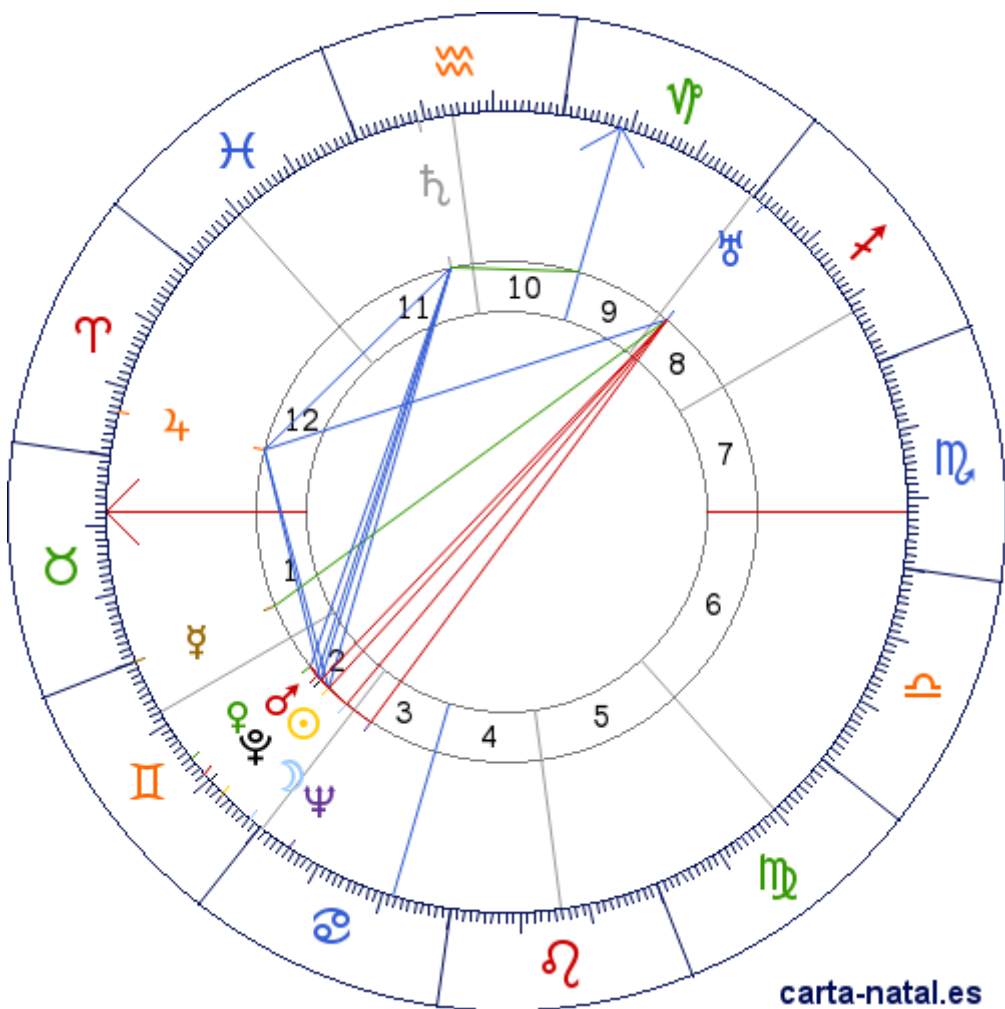

Carta natal

Margaret Bourke-White

14/06/1904 02:00:00 (EST)

14/06/1904 07:00:00 UT

40:42:51N 74:00:21W

Tropical/geocéntrico

Carta eclíptica

Casas: Placidus

ARMC: 293°08'30.02604"

carta-natal.es

Generalidades

Casas (Placidus)

C 1 (AC)	♈	08°06'14"
C 2	♉	08°14'21"
C 3	♊	00°24'37"
C 4	♋	21°24'36"
C 5	♌	15°53'33"
C 6	♍	20°04'31"
C 7	♎	08°06'14"
C 8	♏	08°14'21"
C 9	♐	00°24'37"
C 10 (MC)	♑	21°24'36"
C 11	♒	15°53'33"
C 12	♓	20°04'31"

Planetas

☉	♉	22°46'01"	2
☾	♉	28°08'07"	2 » 3
☿	♉	00°01'56"	1
♀	♉	16°10'13"	2
♂	♉	18°54'02"	2
♃	♊	23°40'58"	12
♄	♊	20°51'43"R	11
♅	♊	28°11'09"R	8 » 9
♆	♊	05°09'02"	3
♇	♊	20°14'47"	2

Aspectos

☉	0°	☾	5.37° (S)
☉	0°	♀	6.6° (A)
☉	0°	♂	3.87° (S)
☉	60°	♃	0.92° (A)
☉	120°	♄	1.9° (S)
☉	180°	♅	5.42° (A)
☉	0°	♆	2.52° (S)
☾	180°	♅	0.05° (A)
☾	0°	♆	7.02° (A)
☾	0°	♇	7.89° (S)
♀	150°	♅	1.85° (S)
♀	0°	♂	2.73° (A)
♀	120°	♄	4.69° (A)
♀	0°	♆	4.08° (A)
♂	120°	♄	1.96° (A)

♂	0°	♀	1.35° (A)
♄	60°	♃	2.82° (S)
♄	120°	♁	4.5° (A)
♄	60°	♀	3.44° (S)
♃	120°	♀	0.62° (A)
♃	30°	MC	0.55° (S)
♁	180°	♃	6.96° (S)
♁	180°	♀	7.94° (A)