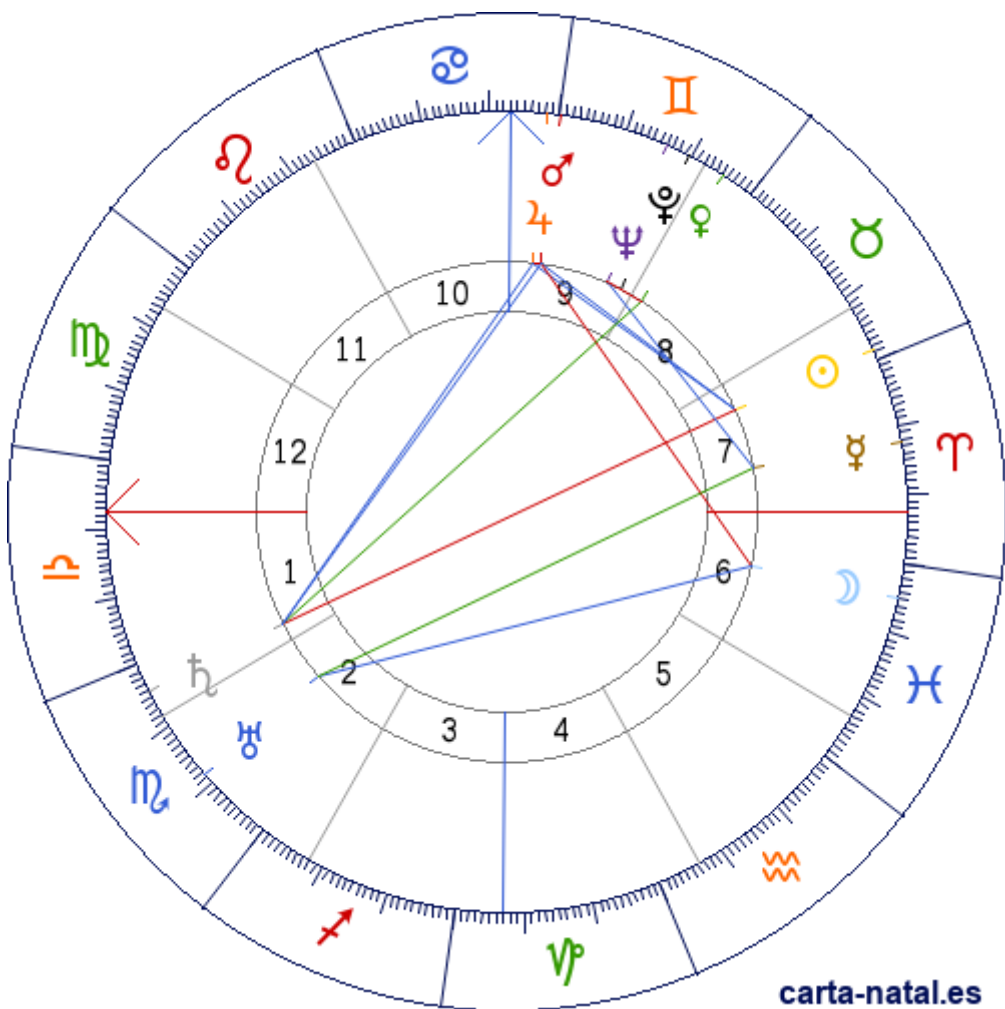

Carta natal

Carlos Meyer Baldó

21/04/1895 16:50:00 (CMT)

21/04/1895 21:17:40 UT

10:37:54N 71:38:26W

Tropical/geocéntrico

Carta eclíptica

Casas: Placidus

ARMC: 97°27'50.9202"

carta-natal.es

Generalidades

Casas (Placidus)

| | | |
|-----------|---|-----------|
| C 1 (AC) | ♈ | 07°31'06" |
| C 2 | ♋ | 08°01'14" |
| C 3 | ♌ | 07°49'19" |
| C 4 | ♍ | 06°51'13" |
| C 5 | ♎ | 06°17'38" |
| C 6 | ♏ | 06°52'03" |
| C 7 | ♐ | 07°31'06" |
| C 8 | ♑ | 08°01'14" |
| C 9 | ♒ | 07°49'19" |
| C 10 (MC) | ♓ | 06°51'13" |
| C 11 | ♈ | 06°17'38" |
| C 12 | ♉ | 06°52'03" |

Planetas

| | | | |
|---|---|--------------------|-------|
| ☉ | ♈ | 01°29'23" | 7 |
| ☾ | ♉ | 25°06'34" | 6 |
| ♀ | ♈ | 17°31'31" | 7 |
| ♀ | ♊ | 04°55'05" | 8 » 9 |
| ♂ | ♊ | 29°48'32" | 9 |
| ♃ | ♈ | 01°40'15" | 9 |
| ♅ | ♋ | 04°07'47" <u>R</u> | 1 » 2 |
| ♁ | ♋ | 18°37'23" <u>R</u> | 2 |
| ♆ | ♊ | 13°55'30" | 9 |
| ♇ | ♊ | 10°22'14" | 9 |

Aspectos

| | | | |
|---|------|---|-----------|
| ☉ | 60° | ♂ | 1.68° (S) |
| ☉ | 60° | ♃ | 0.18° (A) |
| ☉ | 180° | ♅ | 2.64° (A) |
| ☾ | 90° | ♂ | 4.7° (A) |
| ☾ | 120° | ♁ | 6.49° (S) |
| ♀ | 150° | ♁ | 1.1° (A) |
| ♀ | 60° | ♆ | 3.6° (S) |
| ♀ | 150° | ♅ | 0.79° (S) |
| ♀ | 0° | ♀ | 5.45° (A) |
| ♂ | 0° | ♃ | 1.86° (A) |
| ♂ | 120° | ♅ | 4.32° (A) |
| ♃ | 120° | ♅ | 2.46° (A) |
| ♆ | 0° | ♀ | 3.55° (S) |