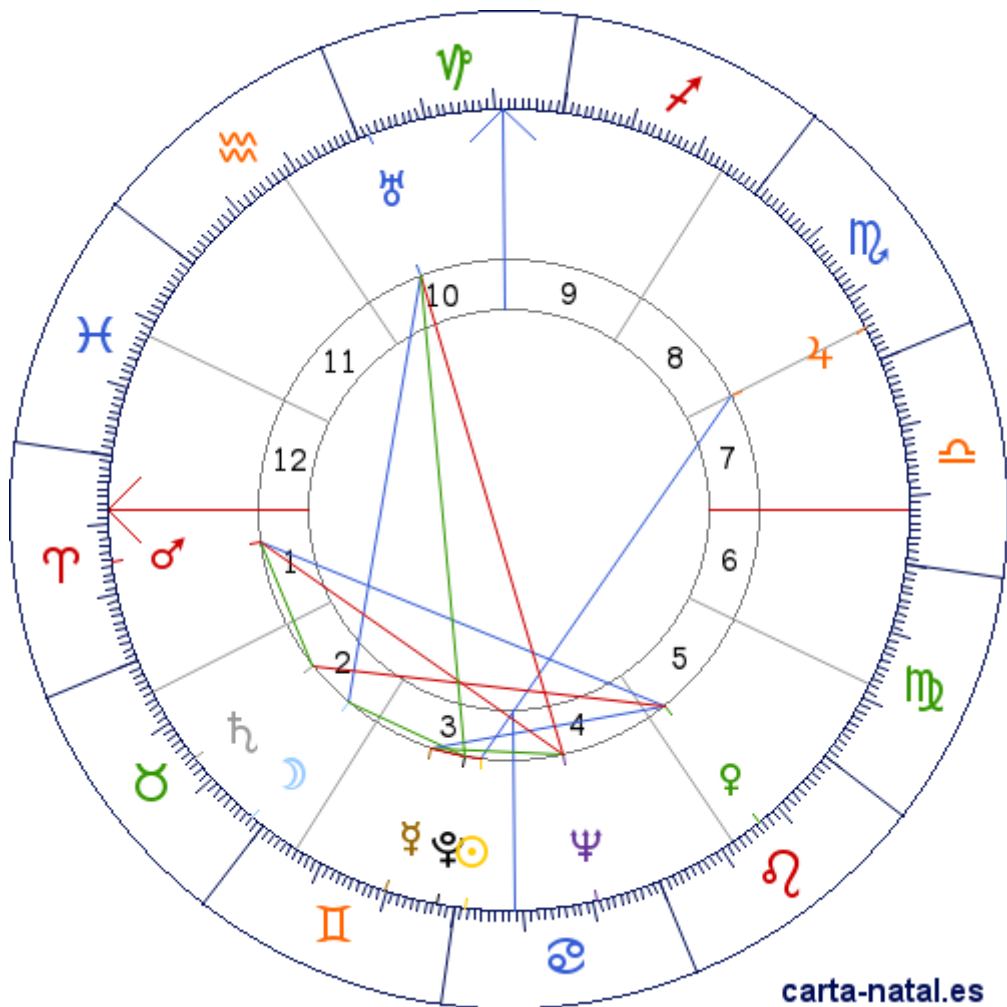

Carta natal

Juan Manuel Fangio

24/06/1911 00:10:00 (CMT)

24/06/1911 04:26:48 UT

37:50:00S 58:15:00W

Tropical/geocéntrico

Carta eclíptica

Casas: Placidus

ARMC: 279°39'42.63696"

carta-natal.es

Generalidades

Fuego 31.82%

Tierra 31.82%

Aire 13.64%

Agua 22.73%

Cardinal 54.55%

Planetas

☉	♈	01°32'41"	3
☾	♈	27°56'36"	2
☿	♊	19°54'49"	3
♀	♌	16°25'45"	5
♂	♈	15°16'01"	1
♃	♎	04°46'52" ^R	7 » 8
♄	♈	16°12'33"	2
♅	♑	28°24'18" ^R	10
♆	♈	20°31'33"	4
♇	♊	27°32'18"	3

Aspectos

☉	120°	♃	3.24° (A)
☉	0°	♀	4.01° (S)
☾	120°	♈	0.46° (A)
☾	30°	♀	0.41° (S)
♀	60°	♀	3.48° (S)
♀	30°	♄	0.61° (A)
♀	0°	♀	7.62° (A)
♀	120°	♂	1.16° (S)
♀	90°	♄	0.22° (S)
♂	30°	♄	0.94° (A)
♂	90°	♄	5.26° (A)
♈	180°	♄	7.88° (A)
♈	150°	♀	0.87° (A)