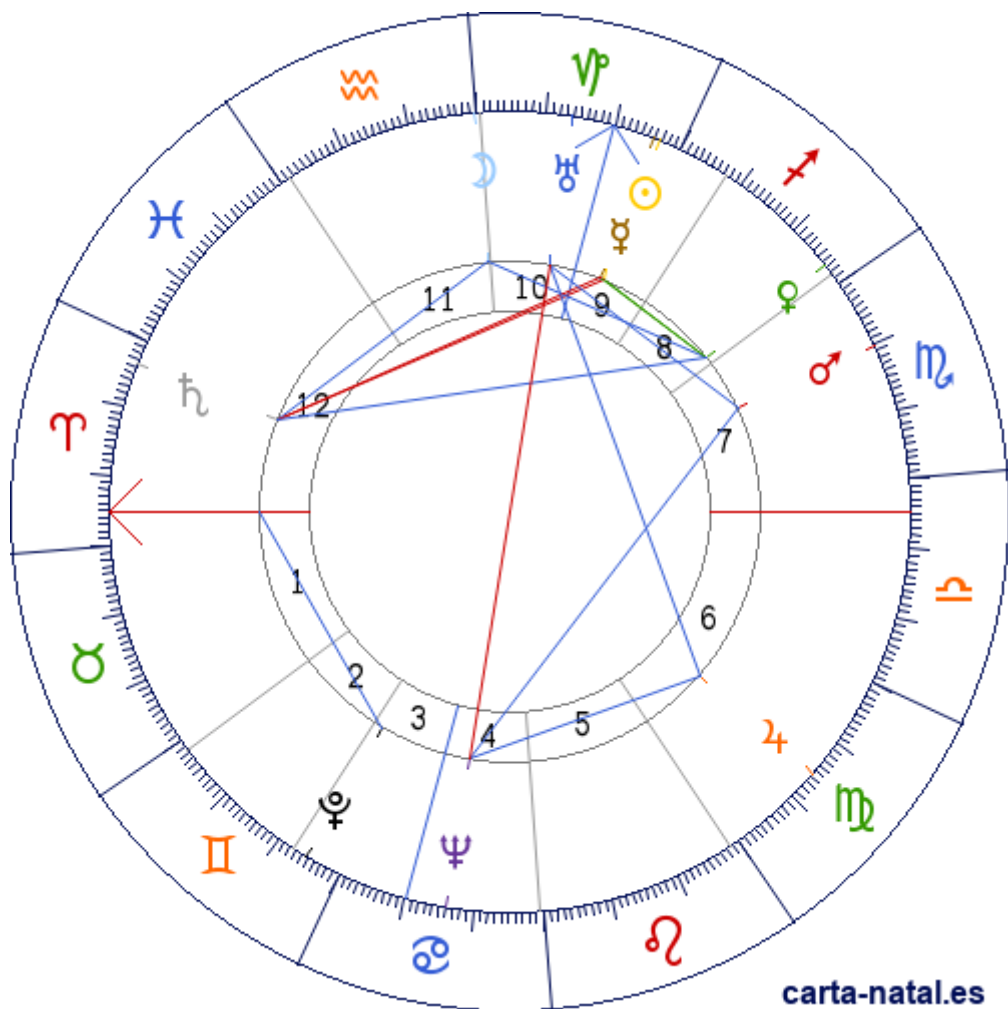

Carta natal

Quentin Crisp

25/12/1908 12:30:00 (GMT)
25/12/1908 12:30:00 UT

51:22:06N 00:10:03W

Tropical/geocéntrico
Carta eclíptica
Casas: Placidus

ARMC: 280°56'55.23036"

Generalidades

Casas (Placidus)

| | | |
|-----------|---|-----------|
| C 1 (AC) | ♈ | 25°14'54" |
| C 2 | ♉ | 01°39'35" |
| C 3 | ♊ | 22°27'03" |
| C 4 | ♋ | 10°03'49" |
| C 5 | ♌ | 29°37'21" |
| C 6 | ♍ | 28°30'47" |
| C 7 | ♎ | 25°14'54" |
| C 8 | ♏ | 01°39'35" |
| C 9 | ♐ | 22°27'03" |
| C 10 (MC) | ♑ | 10°03'49" |
| C 11 | ♒ | 29°37'21" |
| C 12 | ♓ | 28°30'47" |

Planetas

| | | | |
|---|---|--------------------|----|
| ☉ | ♑ | 03°21'10" | 9 |
| ☾ | ♎ | 00°17'25" | 11 |
| ☿ | ♑ | 04°06'33" | 9 |
| ♀ | ♏ | 03°19'48" | 8 |
| ♂ | ♎ | 19°38'51" | 7 |
| ♃ | ♍ | 14°28'51" <u>E</u> | 6 |
| ♄ | ♈ | 03°41'02" | 12 |
| ♅ | ♑ | 16°12'17" | 10 |
| ♆ | ♋ | 16°03'30" <u>R</u> | 4 |
| ♇ | ♉ | 24°39'44" <u>R</u> | 3 |

Aspectos

| | | | |
|---|------|----|-----------|
| ☉ | 0° | ♀ | 0.76° (S) |
| ☉ | 30° | ♀ | 0.02° (A) |
| ☉ | 90° | ♄ | 0.33° (A) |
| ☾ | 60° | ♀ | 3.04° (A) |
| ☾ | 60° | ♄ | 3.39° (A) |
| ♀ | 30° | ♀ | 0.78° (S) |
| ♀ | 90° | ♄ | 0.43° (S) |
| ♀ | 120° | ♄ | 0.35° (A) |
| ♂ | 60° | ♅ | 3.44° (S) |
| ♂ | 120° | ♅ | 3.59° (S) |
| ♃ | 120° | ♅ | 1.72° (S) |
| ♃ | 60° | ♅ | 1.58° (A) |
| ♅ | 180° | ♅ | 0.15° (S) |
| ♅ | 60° | AC | 0.59° (S) |