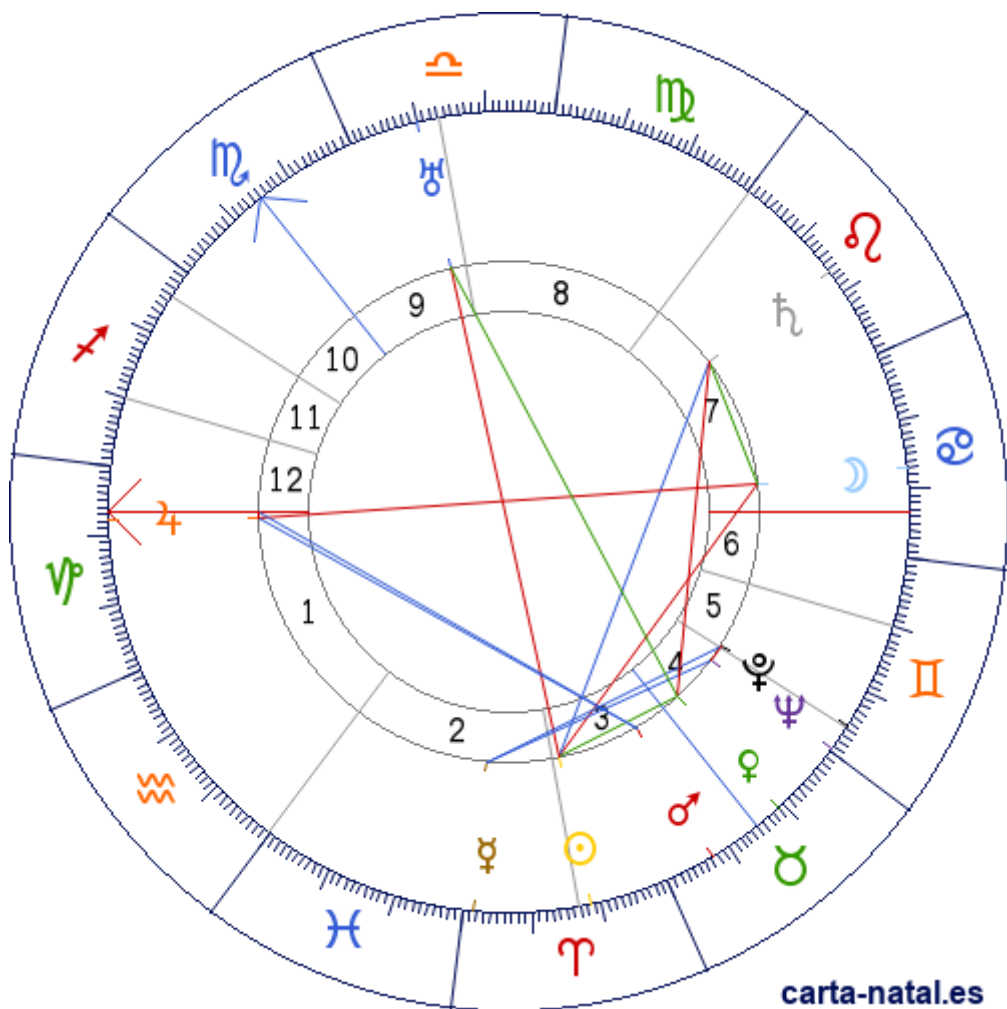

Carta natal

Sir Adrian Boulton

08/04/1889 01:55:00 (GMT)
08/04/1889 01:55:00 UT

53:11:26N 02:53:31W

Tropical/geocéntrico
Carta eclíptica
Casas: Placidus

ARMC: 222°22'43.38912"

carta-natal.es

Generalidades

Casas (Placidus)

| | | |
|-----------|---|-----------|
| C 1 (AC) | ♍ | 06°40'47" |
| C 2 | ♎ | 29°39'39" |
| C 3 | ♏ | 16°37'14" |
| C 4 | ♐ | 14°50'43" |
| C 5 | ♑ | 04°05'51" |
| C 6 | ♒ | 20°06'19" |
| C 7 | ♓ | 06°40'47" |
| C 8 | ♈ | 29°39'39" |
| C 9 | ♉ | 16°37'14" |
| C 10 (MC) | ♊ | 14°50'43" |
| C 11 | ♋ | 04°05'51" |
| C 12 | ♌ | 20°06'19" |

Planetas

| | | | |
|---|---|--------------------|-------|
| ☉ | ♋ | 18°25'49" | 3 |
| ☾ | ♌ | 13°01'13" | 7 |
| ☿ | ♋ | 01°33'59" | 2 |
| ♀ | ♌ | 19°04'19" | 4 |
| ♂ | ♌ | 07°13'22" | 3 |
| ♃ | ♍ | 07°49'49" | 1 |
| ♄ | ♌ | 13°27'41" <u>E</u> | 7 |
| ♅ | ♌ | 20°01'44" <u>R</u> | 9 |
| ♆ | ♌ | 00°26'43" | 4 » 5 |
| ♇ | ♌ | 04°26'22" | 5 |

Aspectos

| | | | |
|---|------|----|-----------|
| ☉ | 90° | ☾ | 5.41° (A) |
| ☉ | 30° | ♀ | 0.64° (A) |
| ☉ | 120° | ♄ | 4.97° (S) |
| ☉ | 180° | ♅ | 1.6° (A) |
| ☾ | 180° | ♃ | 5.19° (S) |
| ☾ | 30° | ♄ | 0.44° (A) |
| ♀ | 60° | ♅ | 1.12° (S) |
| ♀ | 60° | ♆ | 2.87° (A) |
| ♀ | 90° | ♄ | 5.61° (S) |
| ♀ | 150° | ♅ | 0.96° (A) |
| ♂ | 120° | ♃ | 0.61° (A) |
| ♂ | 120° | AC | 0.54° (A) |
| ♃ | 0° | AC | 1.15° (A) |
| ♅ | 0° | ♆ | 3.99° (A) |