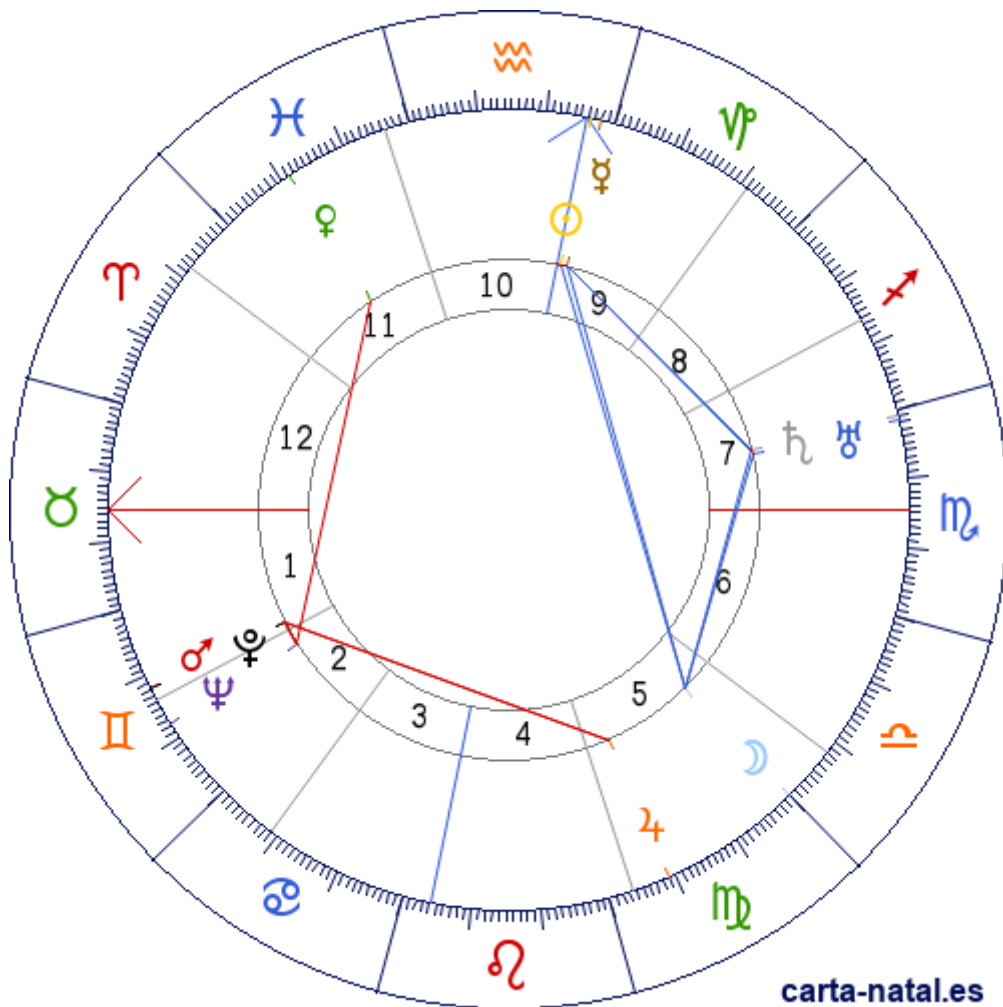

Carta natal

Subhas Chandra Bose

23/01/1897 12:15:00 (LMT)
23/01/1897 06:31:29 UT

20:27:54N 85:52:45E

Tropical/geocéntrico
Carta eclíptica
Casas: Placidus

ARMC: 306°36'20.26152"

carta-natal.es

Generalidades

Casas (Placidus)

| | | |
|-----------|---|-----------|
| C 1 (AC) | ♈ | 15°24'24" |
| C 2 | ♌ | 13°53'40" |
| C 3 | ♍ | 08°52'54" |
| C 4 | ♎ | 04°16'20" |
| C 5 | ♏ | 03°23'09" |
| C 6 | ♐ | 08°03'39" |
| C 7 | ♑ | 15°24'24" |
| C 8 | ♒ | 13°53'40" |
| C 9 | ♓ | 08°52'54" |
| C 10 (MC) | ♈ | 04°16'20" |
| C 11 | ♌ | 03°23'09" |
| C 12 | ♍ | 08°03'39" |

Planetas

| | | | |
|---|---|------------|--------|
| ☉ | ♈ | 03°34'36" | 9 » 10 |
| ☾ | ♏ | 29°51'08" | 5 |
| ♀ | ♈ | 02°01'41"R | 9 » 10 |
| ♂ | ♌ | 18°44'25" | 11 |
| ♁ | ♌ | 11°51'49" | 1 » 2 |
| ♃ | ♏ | 08°54'52"R | 5 |
| ♅ | ♑ | 29°03'44" | 7 |
| ♁ | ♑ | 28°21'06" | 7 |
| ♃ | ♌ | 17°48'41"R | 2 |
| ♁ | ♌ | 11°55'29"R | 1 » 2 |

Aspectos

| | | | |
|---|------|----|-----------|
| ☉ | 120° | ☾ | 3.72° (A) |
| ☉ | 0° | ♀ | 1.55° (S) |
| ☉ | 0° | MC | 0.7° (S) |
| ☾ | 120° | ♀ | 2.18° (A) |
| ☾ | 60° | ♃ | 0.79° (S) |
| ☾ | 60° | ♁ | 1.5° (S) |
| ♀ | 60° | ♃ | 2.97° (A) |
| ♀ | 60° | ♁ | 3.68° (A) |
| ♀ | 90° | ♃ | 0.93° (S) |
| ♁ | 90° | ♃ | 2.95° (S) |
| ♁ | 0° | ♃ | 5.95° (A) |
| ♁ | 0° | ♁ | 0.06° (A) |
| ♃ | 90° | ♁ | 3.01° (S) |
| ♃ | 0° | ♁ | 0.71° (S) |
| ♃ | 0° | ♁ | 5.89° (A) |